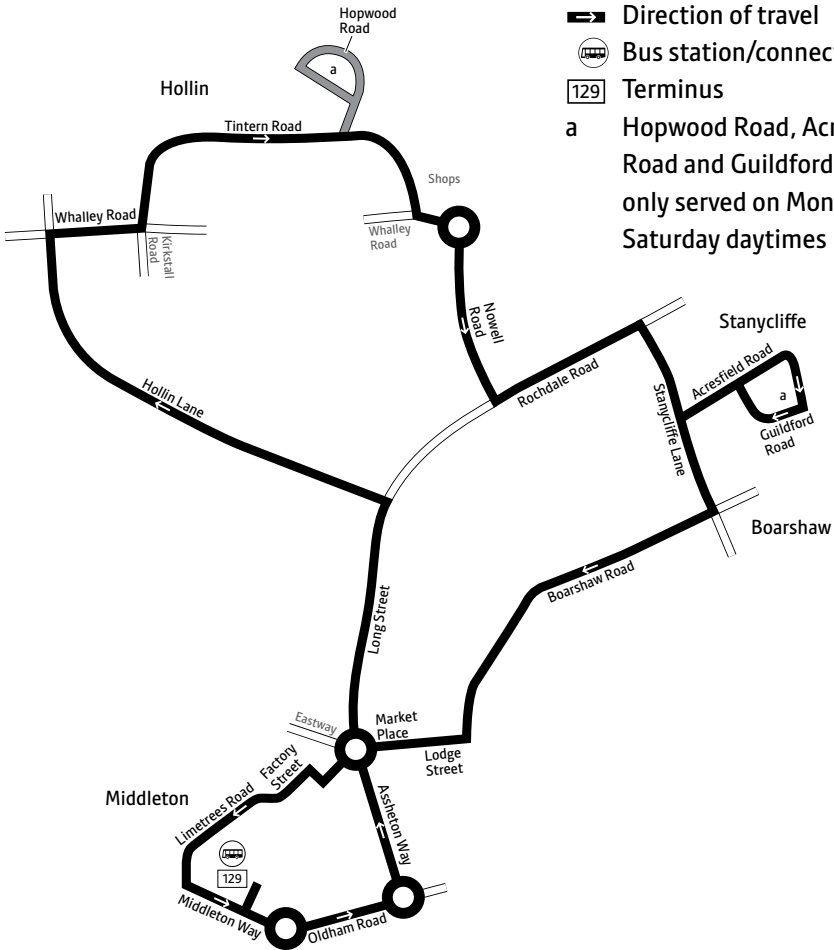

Mon to Sat 8.30am to 1.15pm and 2pm to 4pm

Sunday* Closed

*Including public holidays

129

Key

-  Bus route
-  Hail and ride:
passengers can get on or off
the bus wherever it is safe
-  Direction of travel
-  Bus station/connection point
-  Terminus
- a Hopwood Road, Acresfield Road and Guildford Road are only served on Monday to Saturday daytimes