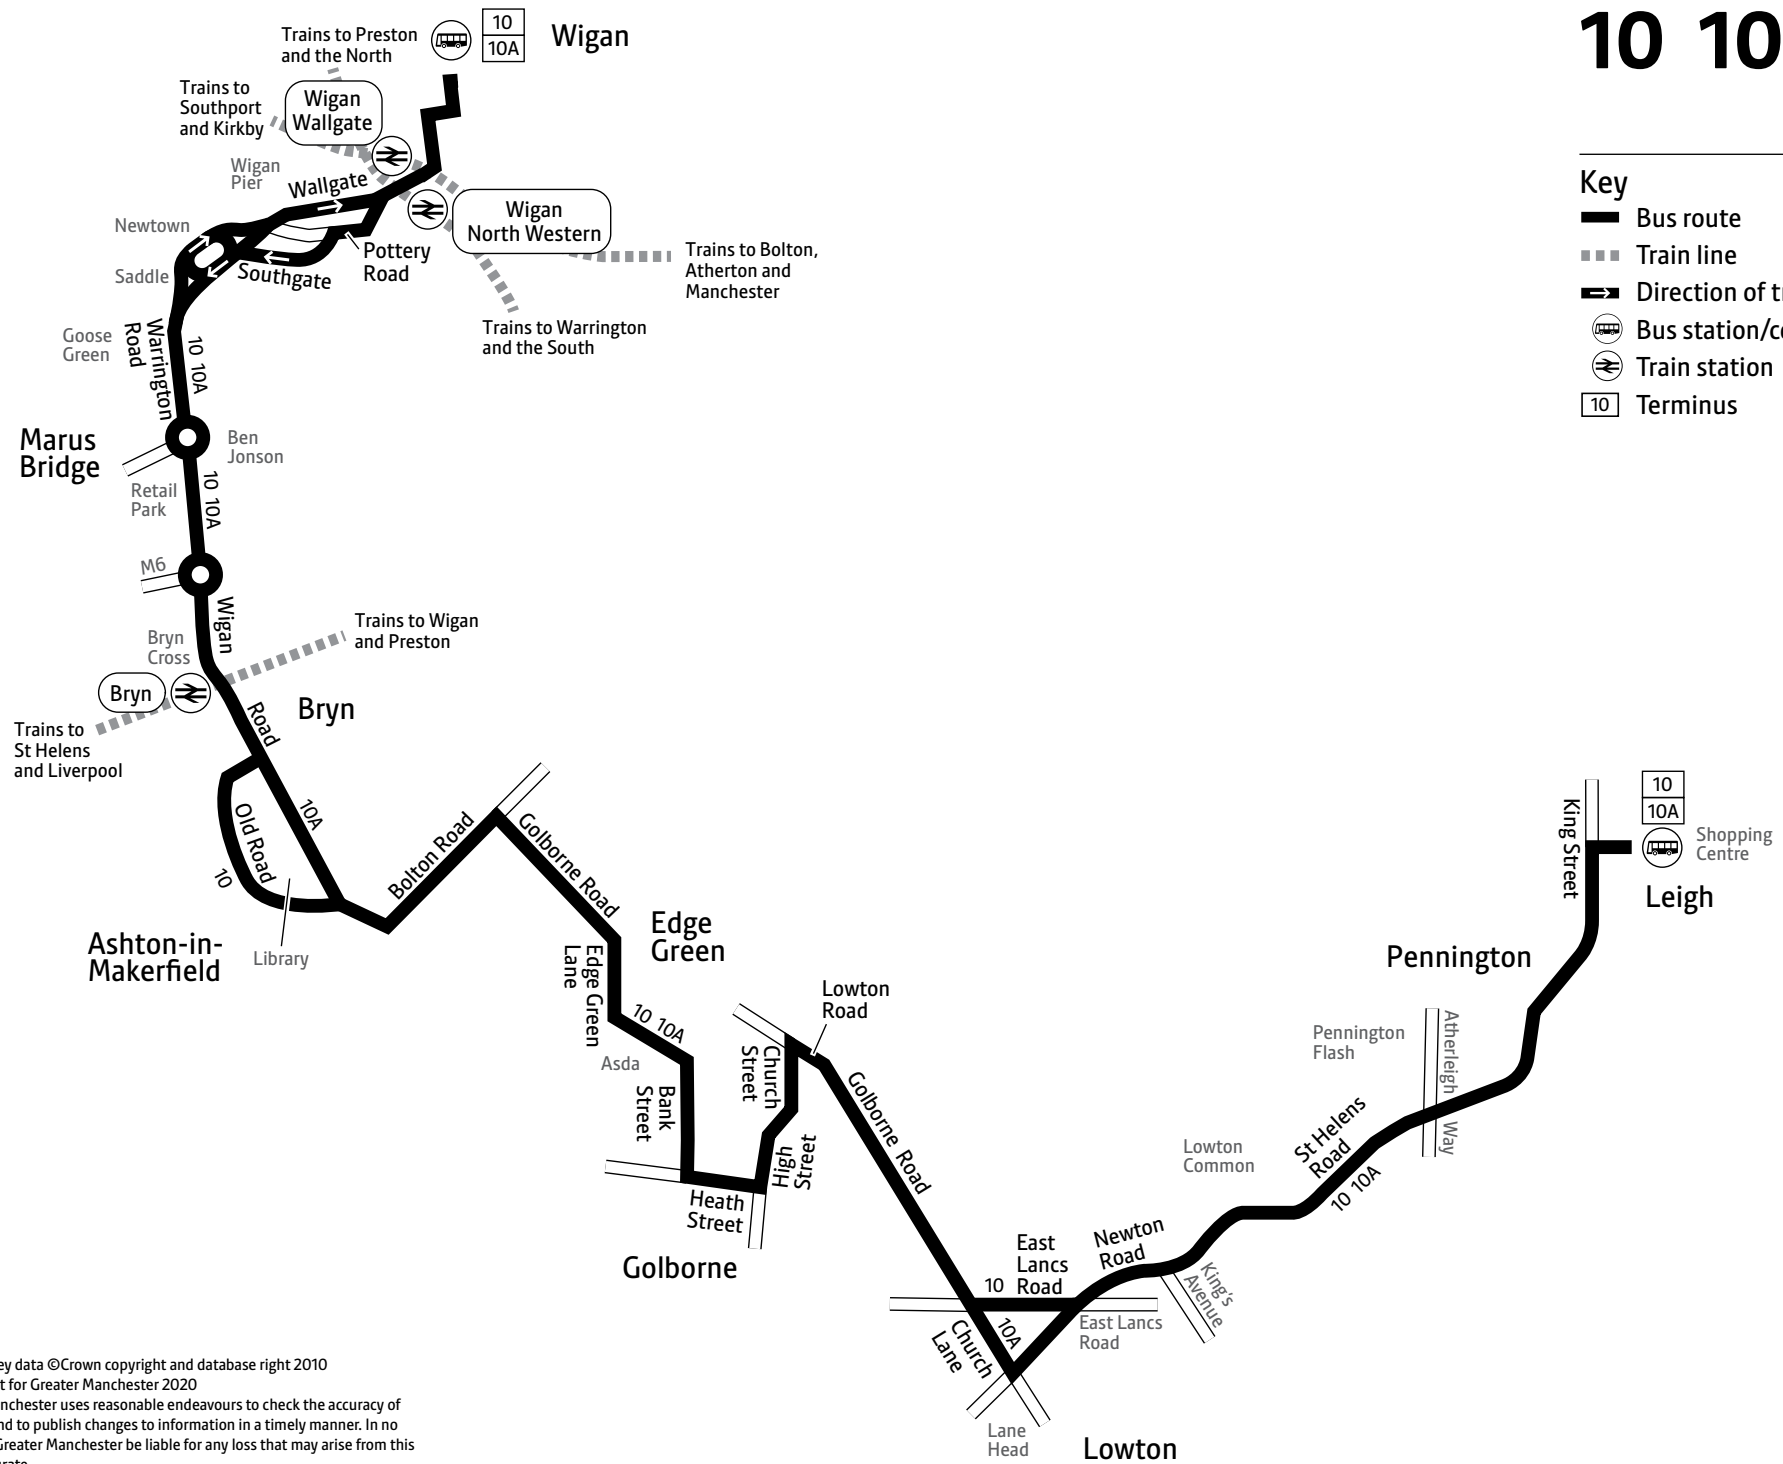

10 10A

1. **Key**
2. Bus route
   - Train line
   - Direction of travel
   - ⊕ Bus station/connection point
   - ⊕ Train station
   - 10 Terminus

Contains Ordnance Survey data ©Crown copyright and database right 2010
©0100022610 Transport for Greater Manchester 2020
Transport for Greater Manchester uses reasonable endeavours to check the accuracy of information published and to publish changes to information in a timely manner. In no event will Transport for Greater Manchester be liable for any loss that may arise from this information being inaccurate.