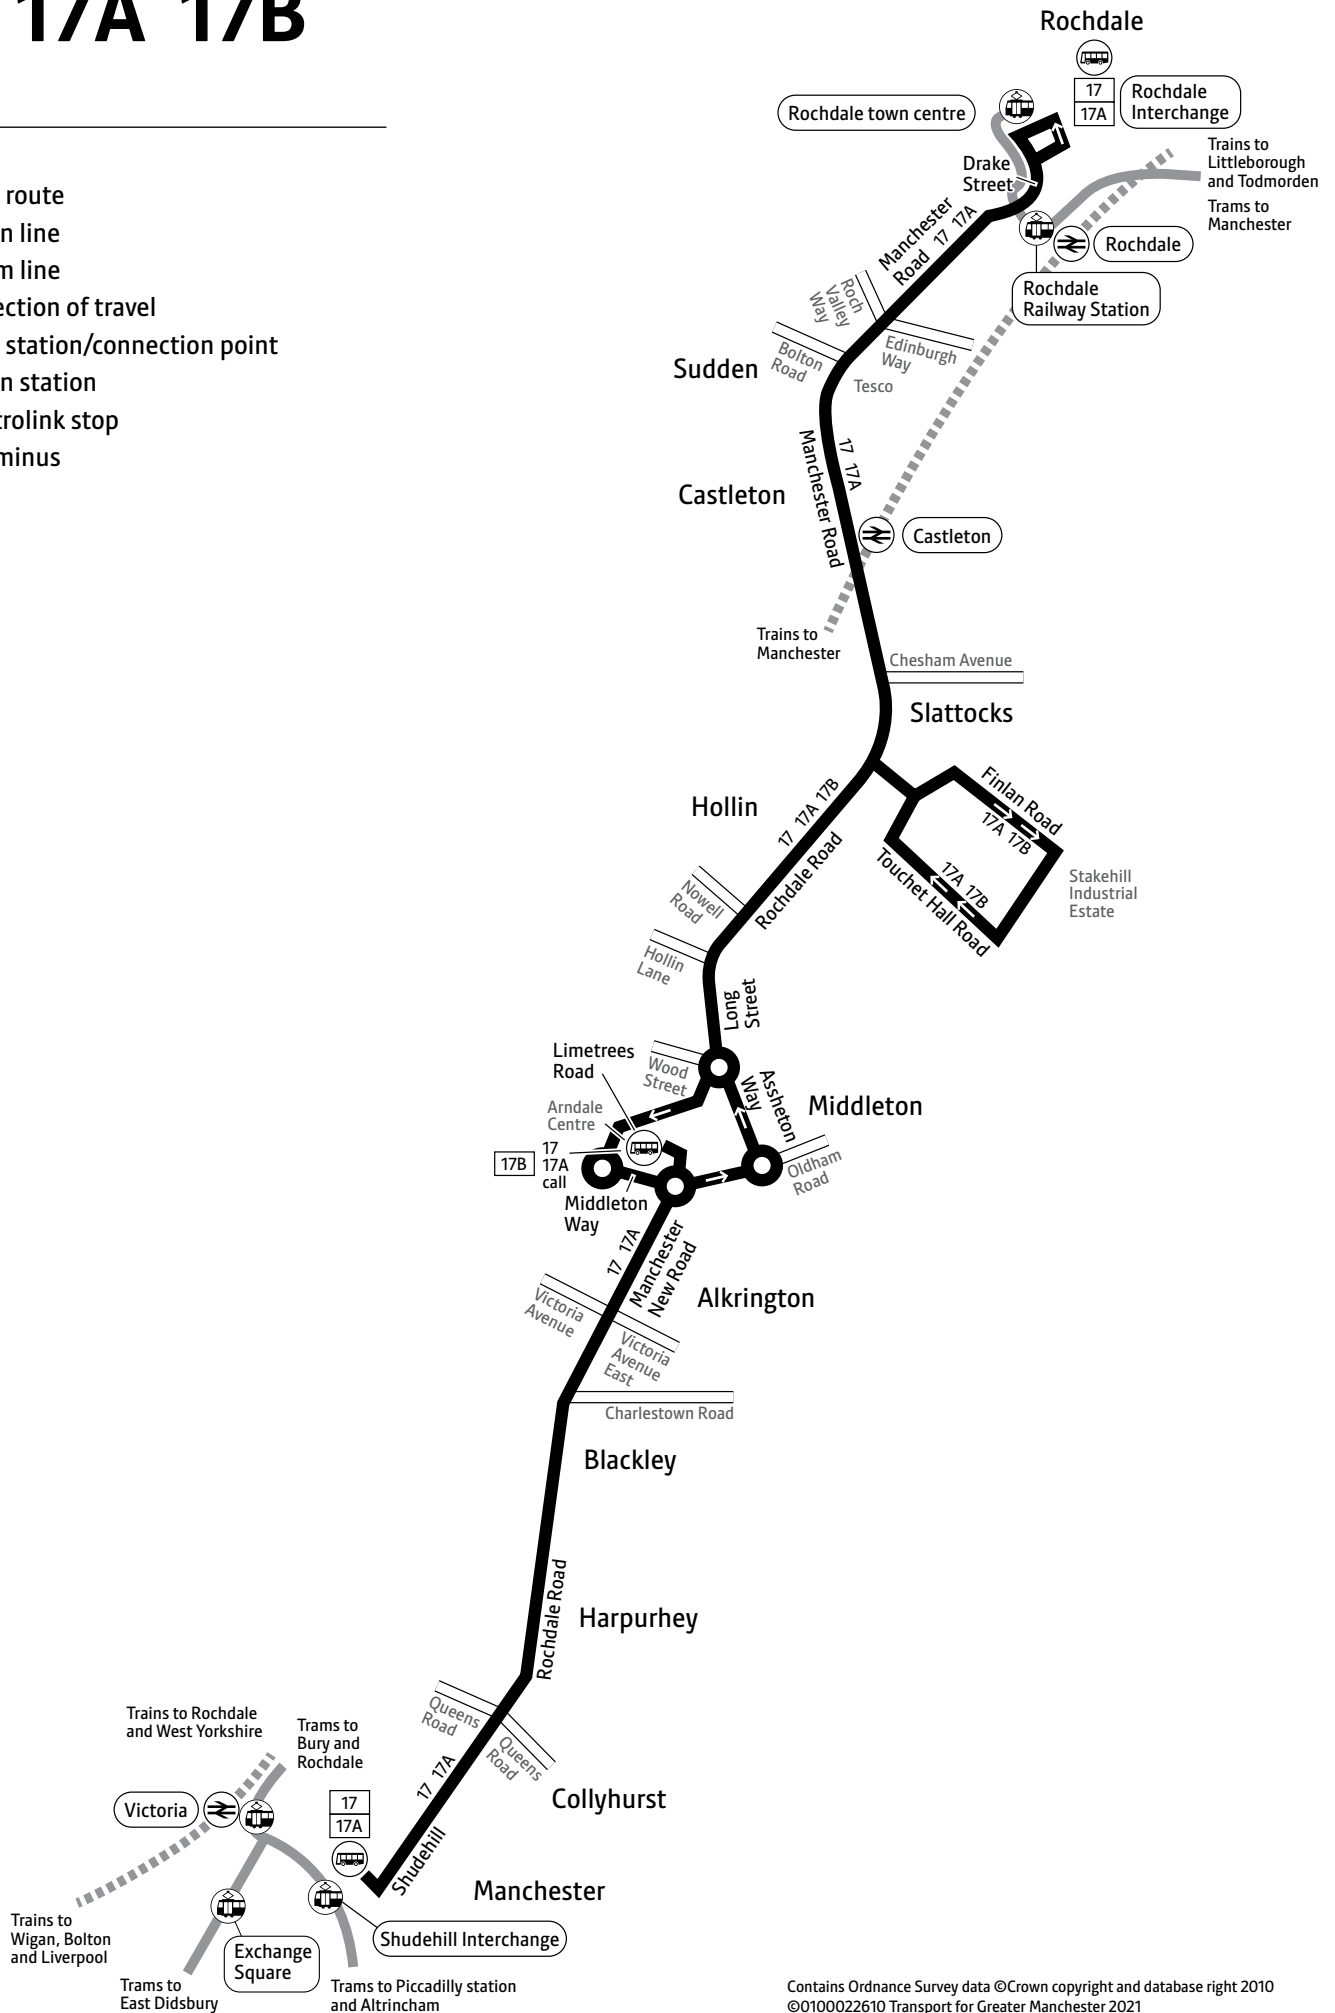

17 17A 17B

Key

- Bus route
- Train line
- Tram line
- Direction of travel
- Bus station/connection point
- Train station
- Metrolink stop
- Terminus