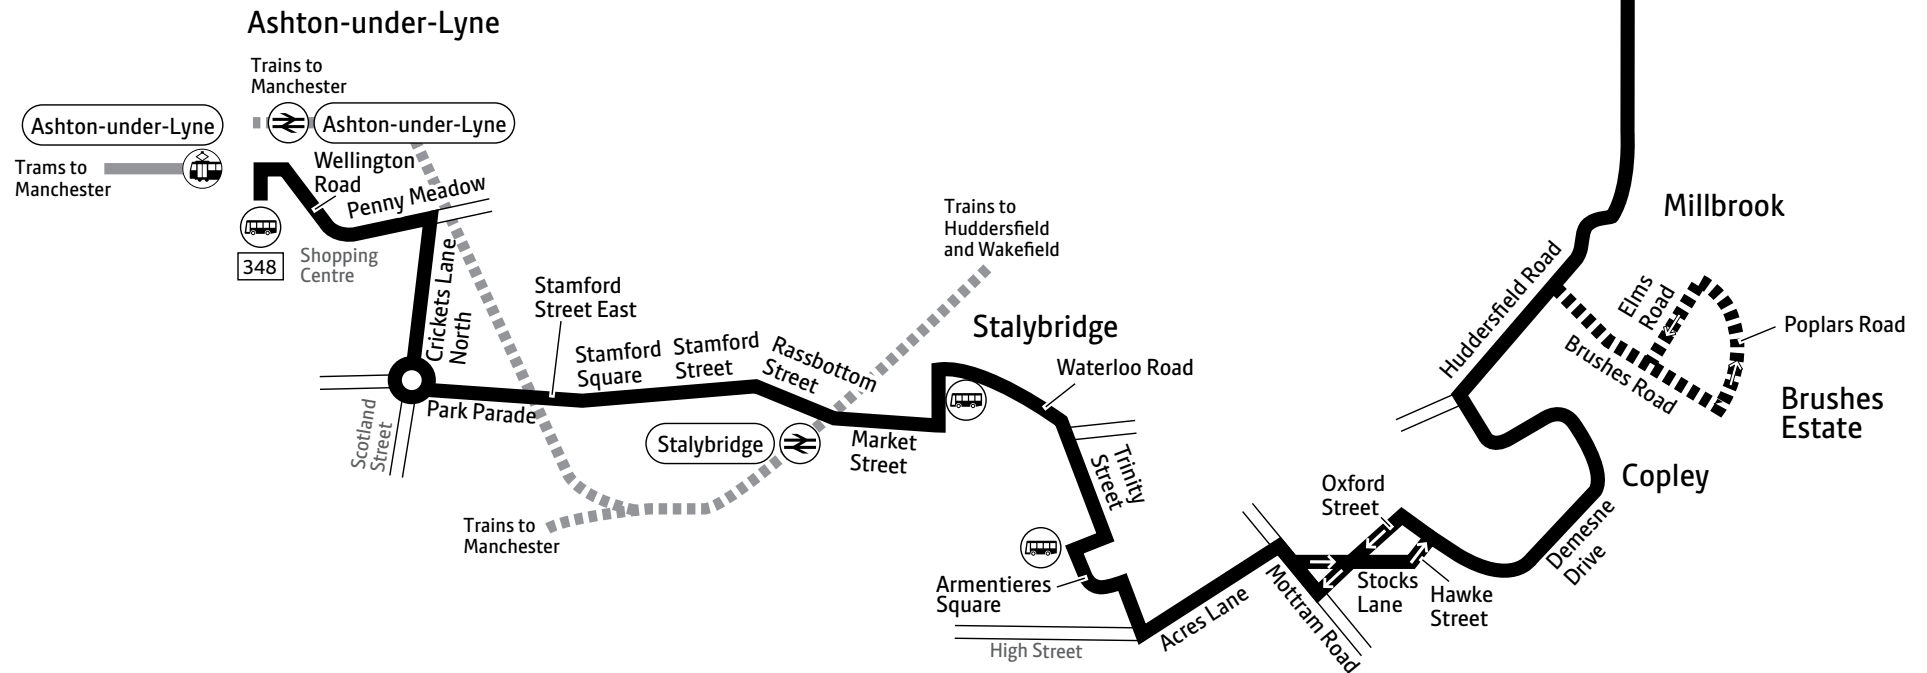

Key

-  Bus route
-  Evenings only
-  Train line
-  Tram line
-  Direction of travel
-  Bus station/connection point
-  Train station
-  Metrolink stop
-  Terminus

Ashton Bus Station

Ashton Bus Station partly closed for redevelopment on 24 June 2018. While the bus station is partly closed, some bus services will depart from other stops in the town centre. Further information is available at bus stops in the town centre or as follows:

Email:

Tameside.Interchange@tfgm.com

Phone:

0161 244 1000

Website:

www.tfgm.com/tameside-interchange

Carrbrook — Copley — Stalybridge — Ashton

Including evening journeys running via Brushes Estate

348

Mondays to Fridays

Carrbrook, South View	0600	0633	0657	0707	0717	0729	0741	0753	0805	0817	0829	0841	0853	0905	0917	and every	1653	1705
Copley, Demesne Drive	0608	0641	0705	0715	0725	0739	0751	0803	0815	0827	0839	0851	0903	0915	0927	12 mins	1703	1713
Stalybridge, Bus Station	0617	0650	0714	0724	0736	0747	0759	0811	0823	0835	0847	0859	0911	0923	0935	until	1711	1722
Ashton, Bus Station	0628	0701	0726	0736	0749	0801	0813	0825	0837	0849	0901	0913	0925	0937	0949		1725	1734

♿ – All bus 348 journeys are run using easy access buses. See inside front cover of this leaflet for details

Ashton — Stalybridge — Copley — Carrbrook

Including evening journeys running via Brushes Estate