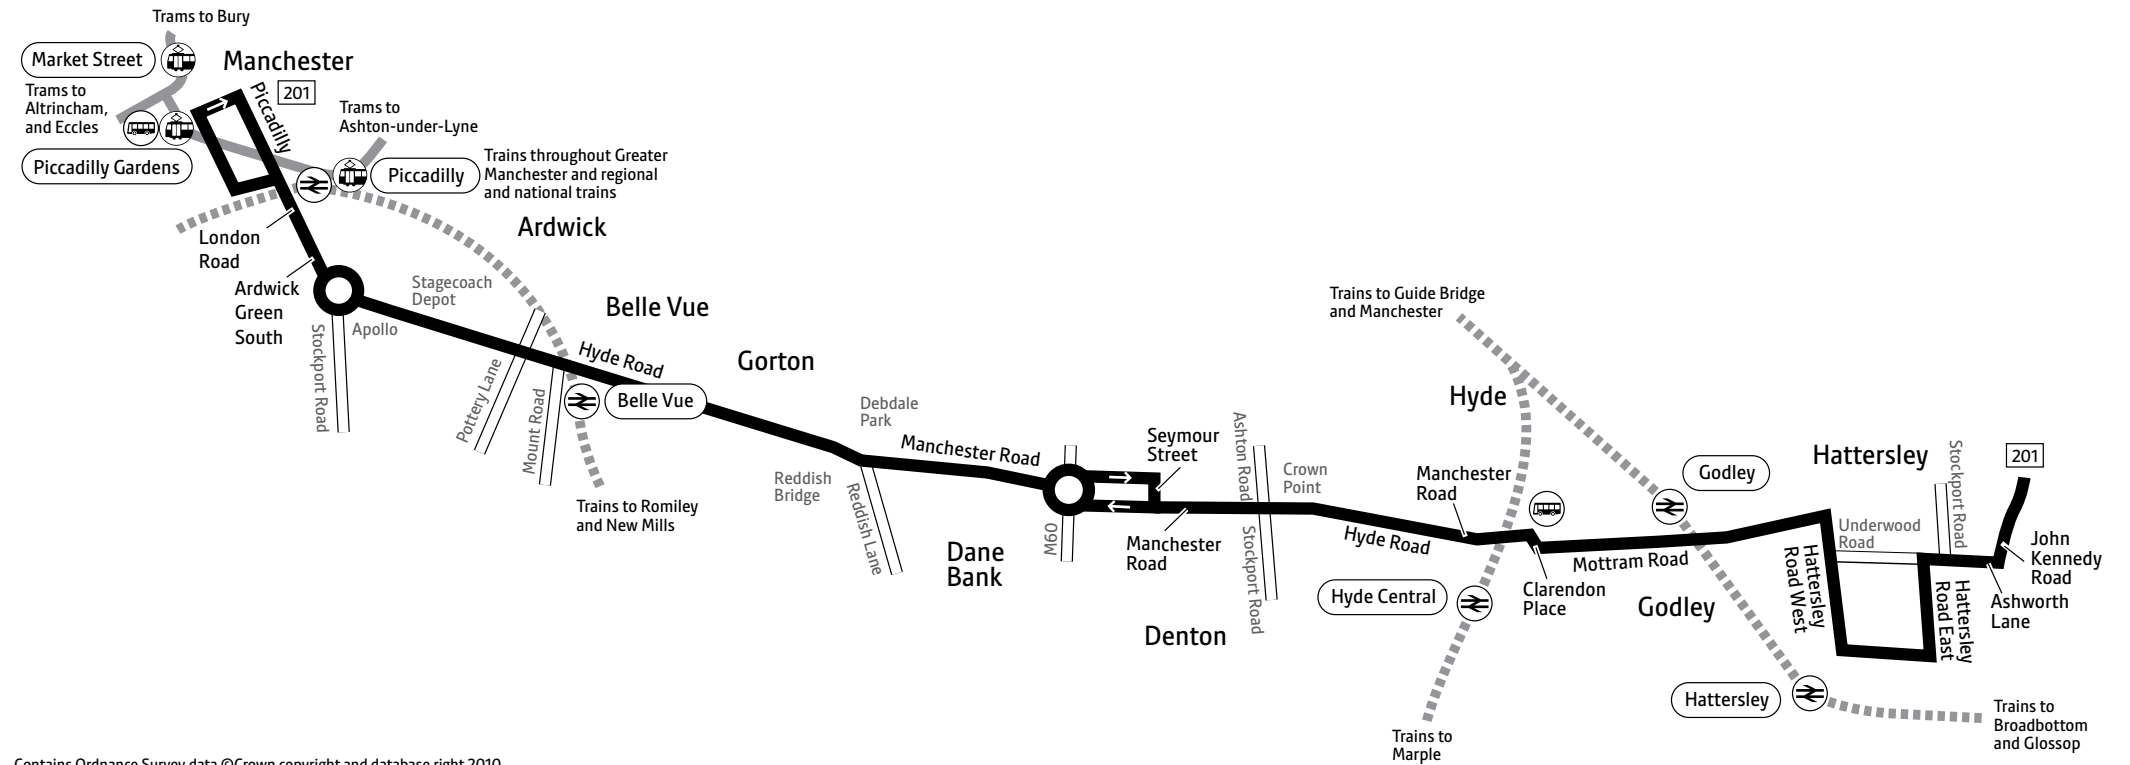

F – Friday nights/Saturday mornings only

♿ – All bus 201 journeys are run using easy access buses. See inside front cover of this leaflet for details

Summer times: between mid July and early September, some timetables will be different. Check www.tfgm.com for details

201

Key

-  Bus route
-  Train line
-  Tram line
-  Direction of travel
-  Bus station/connection point
-  Train station
-  Metrolink stop
-  Terminus

Contains Ordnance Survey data ©Crown copyright and database right 2010
 ©0100022610 Transport for Greater Manchester 2020
 Transport for Greater Manchester uses reasonable endeavours to check the accuracy of information published and to publish changes to information in a timely manner. In no event will Transport for Greater Manchester be liable for any loss that may arise from this information being inaccurate.