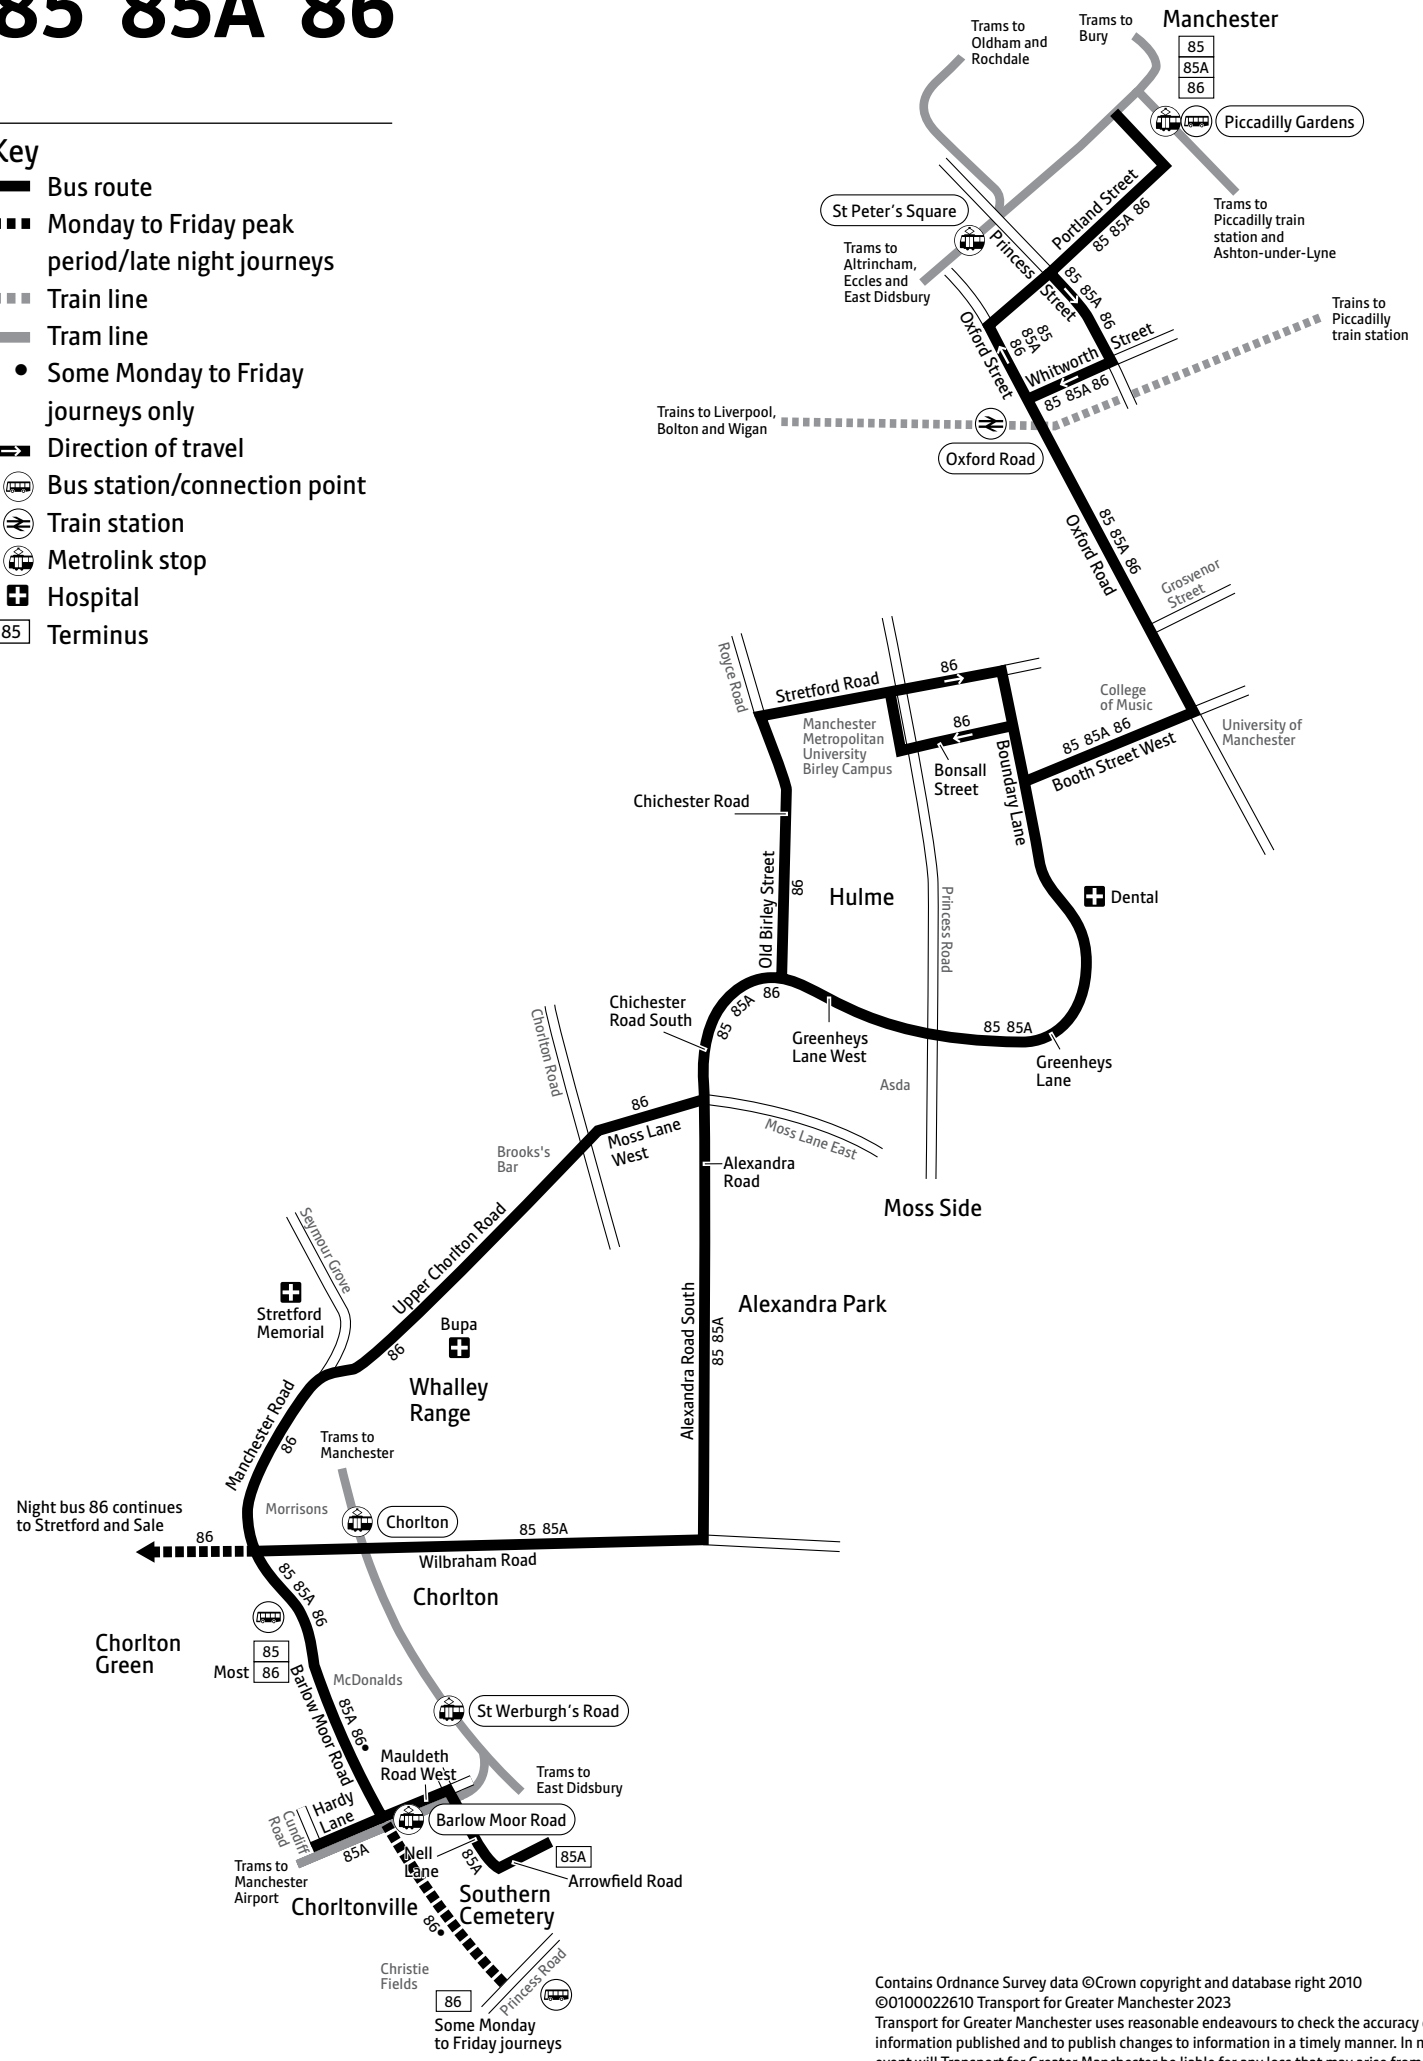

85 85A 86

Key

- Bus route
- Monday to Friday peak period/late night journeys
- Train line
- Tram line
- Some Monday to Friday journeys only
- Direction of travel
- Bus station/connection point
- Train station
- Metrolink stop
- Hospital
- Terminus