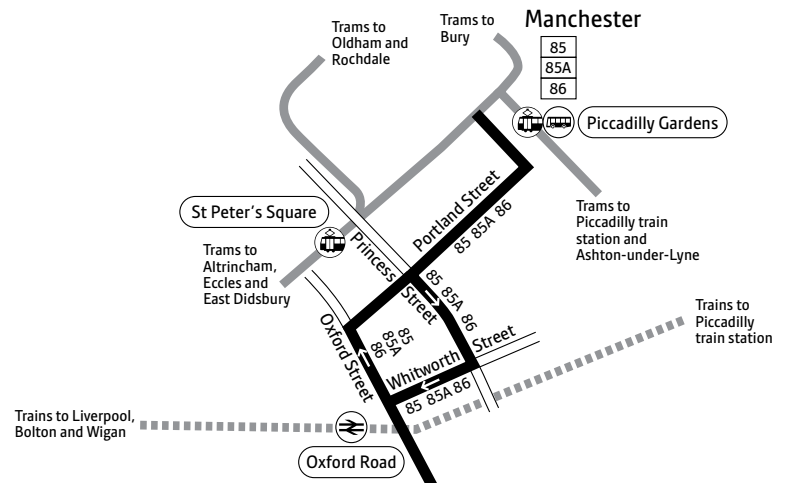

Bus 85A does not run on Sundays or public holidays.

For buses between Chorlton town centre and Arrowfield Road on Sundays and public holidays, please see bus 172

♿ – All bus 85 and 85A journeys are run using easy access buses. See inside front cover of this leaflet for details

85 85A 86

Key

-  Bus route
-  Monday to Friday peak period/late night journeys
-  Train line
-  Tram line
-  Some Monday to Friday journeys only
-  Direction of travel
-  Bus station/connection point
-  Train station
-  Metrolink stop
-  Hospital
-  85 Terminus

Chorlton, Bus Station	1741	1753	and	2308
Brooks's Bar	1751	1803	every	2318
Oxford Road/Booth Street West	1759	1810	15 mins	2325
Manchester, Piccadilly Gardens	1807	1818	until	2333

♿ – All bus 86 journeys are run using easy access buses. See inside front cover of this leaflet for details