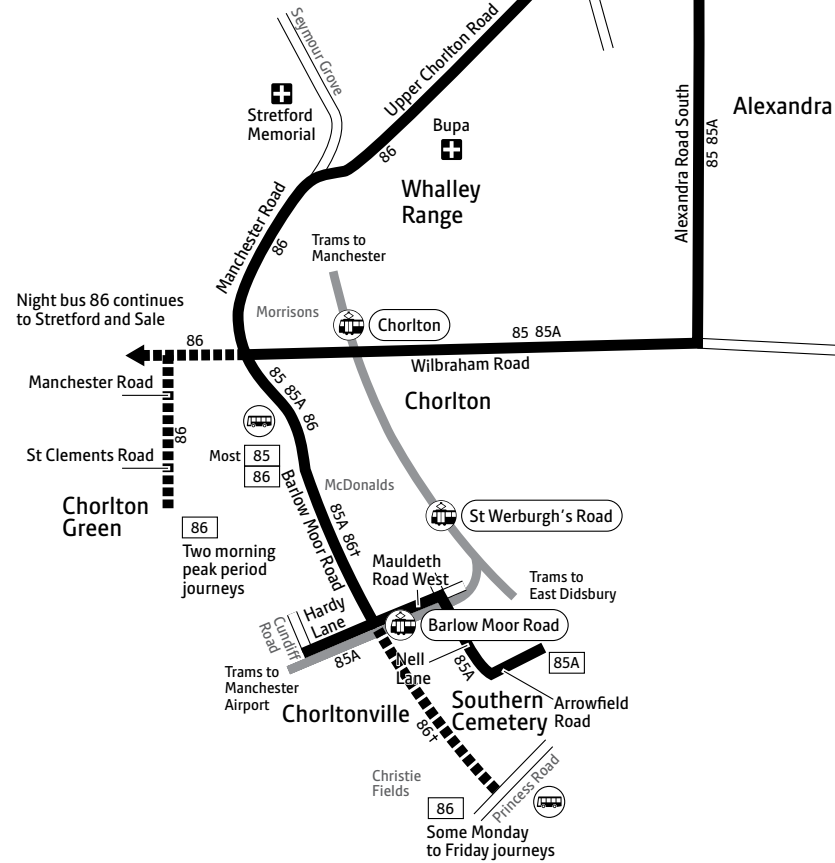

	85	85	85A	85	85	85A	85	85	85A	85	85	85A	85	85	85A	85	85	85A	85
Manchester, Piccadilly Gardens	1010	20	30	40	50	00	10	mins	1350	1400	1410	1420	1430	1440	1450	1500	1510	1520	1530
Oxford Road/Booth Street West	1020	then	30	40	50	00	10	20	past	1400	1410	1420	1430	1440	1450	1500	1510	1520	1530
Alexandra Park	1029	at	39	49	59	09	19	29	each	1409	1419	1429	1439	1449	1459	1509	1519	1529	1539
Chorlton, Bus Station	1043	53	03	13	23	33	43	hour	1423	1433	1443	1453	1503	1513	1523	1533	1543	1553	
Chorltonville, Hardy Lane			07			37		until	1437			1507			1537				
Chorlton, Arrowfield Road			12			42			1443			1513			1542				

85 85A 86

Key

-  Bus route
-  Monday to Friday peak period/late night journeys
-  Train line
-  Tram line
-  Some Monday to Friday journeys only
-  Direction of travel
-  Bus station/connection point
-  Train station
-  Metrolink stop
-  Hospital
-  85 Terminus

Chorlton, Bus Station	1741	1753	and	2308
Brooks's Bar	1751	1803	every	2318
Oxford Road/Booth Street West	1759	1810	15 mins	2325
Manchester, Piccadilly Gardens	1807	1818	until	2333

♿ – All bus 86 journeys are run using easy access buses. See inside front cover of this leaflet for details