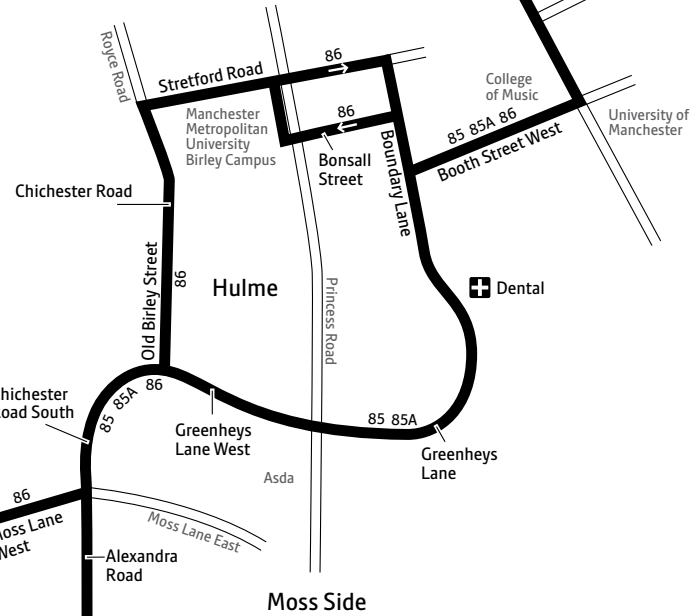

Bus 85A does not run on Sundays or public holidays.

For buses between Chorlton town centre and Arrowfield Road on Sundays and public holidays, please see bus 172

♿ – All bus 85 and 85A journeys are run using easy access buses. See inside front cover of this leaflet for details

85 85A 86

Key

-  Bus route
-  Monday to Friday peak period/late night journeys
-  Train line
-  Tram line
-  Some Monday to Friday journeys only
-  Direction of travel
-  Bus station/connection point
-  Train station
-  Metrolink stop
-  Hospital
-  85 Terminus