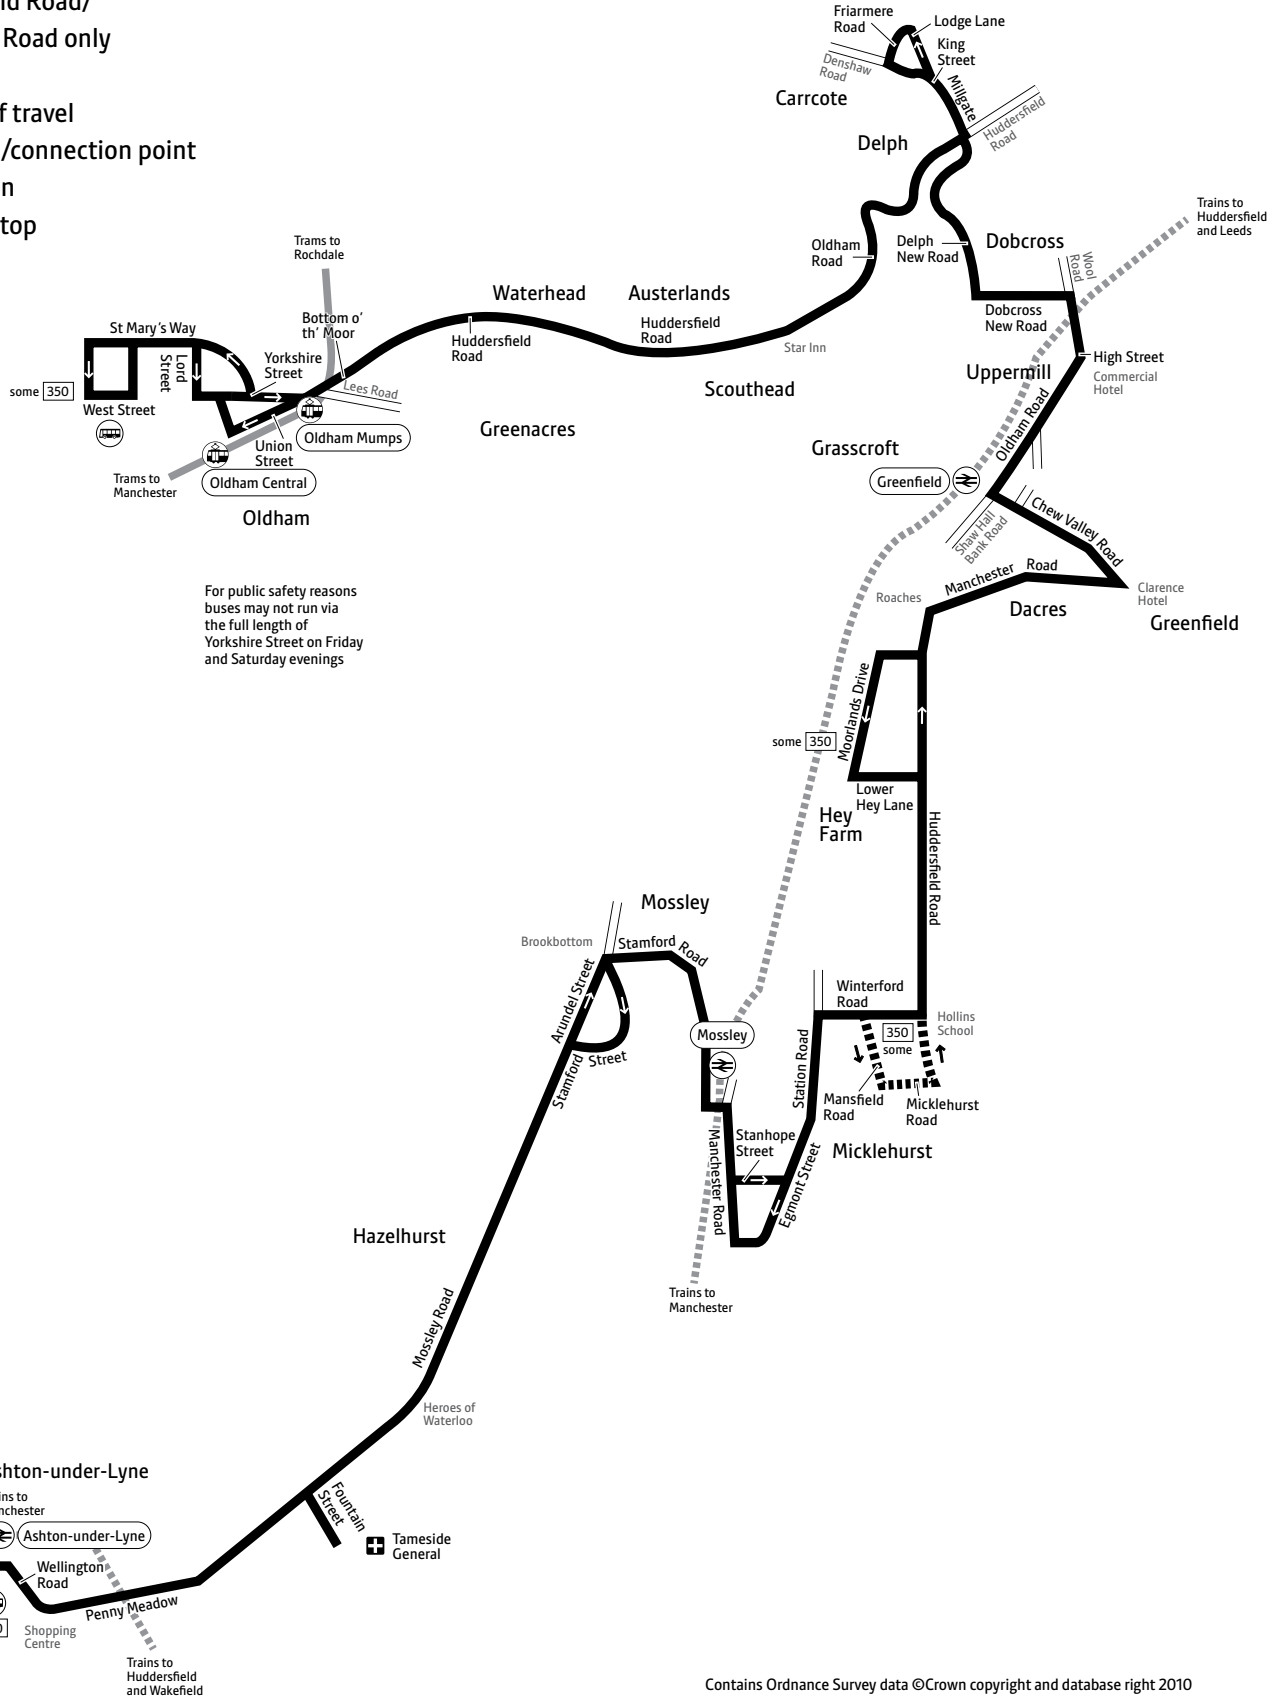

350

Key

- Bus route
- Train line
- Journeys finishing at Huddersfield Road/Winterford Road only
- Tram line
- Direction of travel
- Bus station/connection point
- Train station
- Metrolink stop
- Hospital
- Terminus