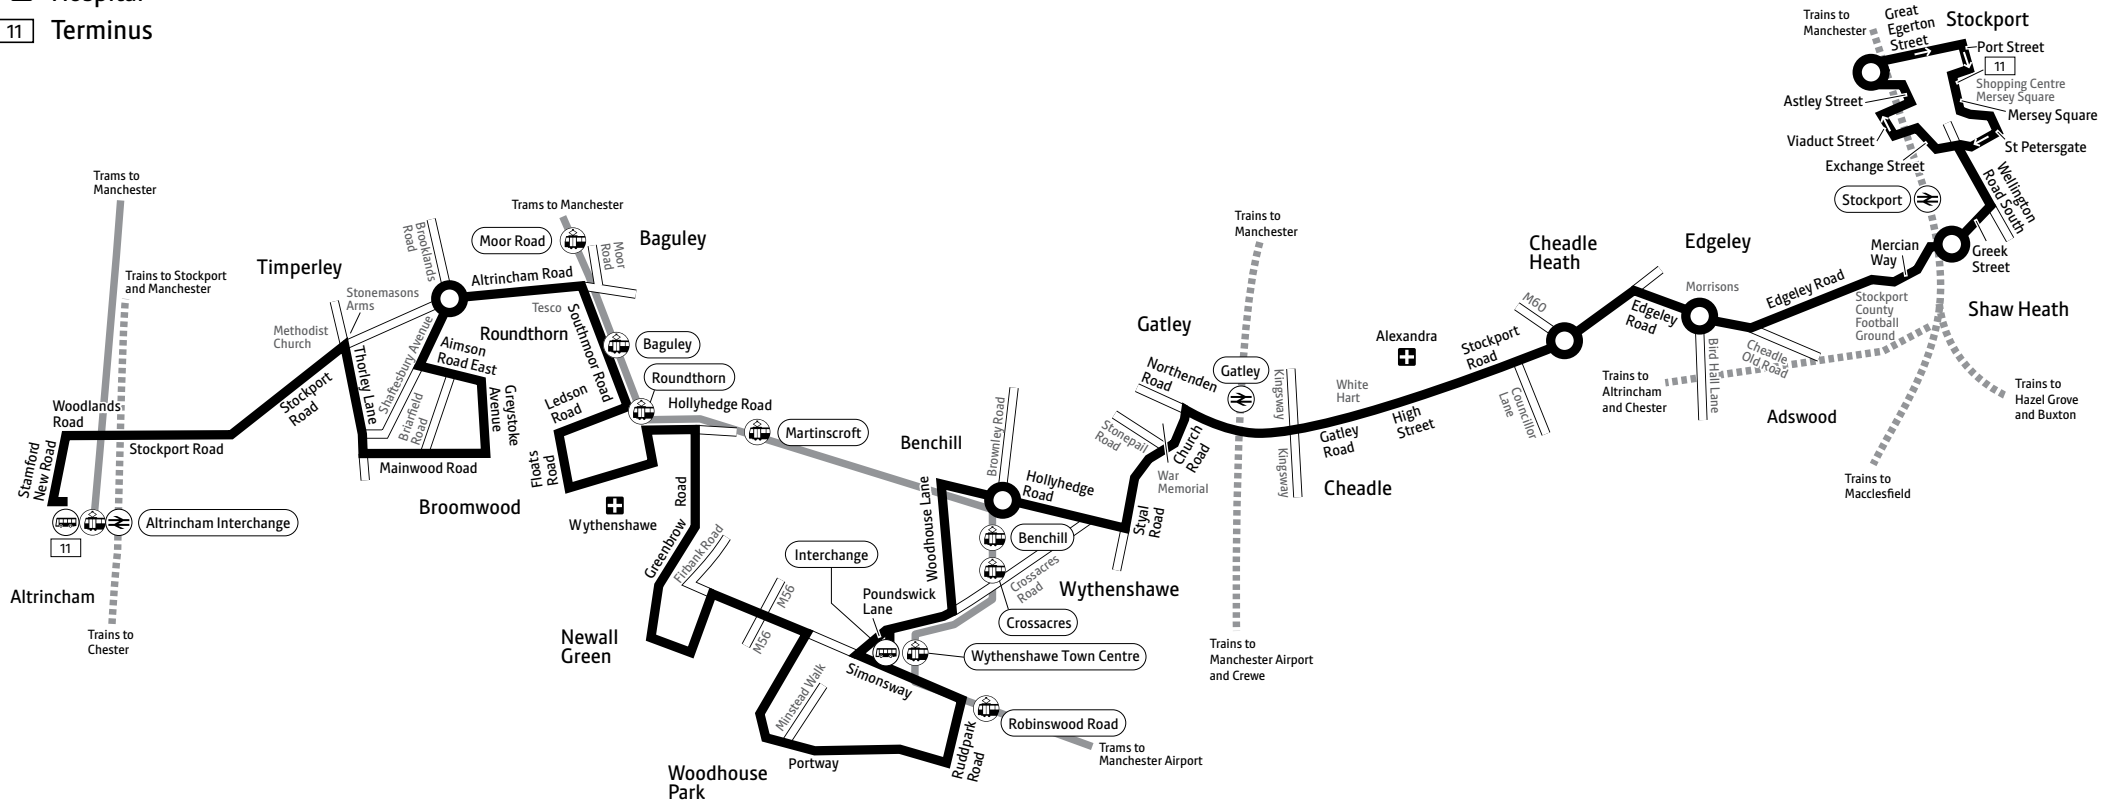

Key

- Bus route
- Train line
- Tram line
- Direction of travel
- Bus station/connection point
- Train station
- Metrolink stop
- Hospital
- Terminus

Contains Ordnance Survey data ©Crown copyright and database right 2010
©0100022610 Transport for Greater Manchester 2022
Transport for Greater Manchester uses reasonable endeavours to check the accuracy of information published and to publish changes to information in a timely manner. In no event will Transport for Greater Manchester be liable for any loss that may arise from this information being inaccurate.