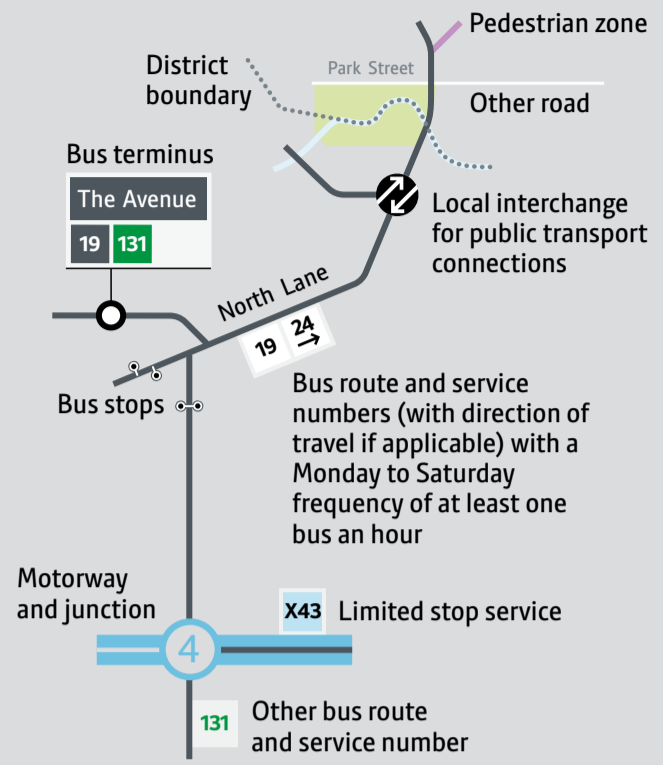

Public transport network Rochdale

- Bus station
- Metrolink line and stop
- Train line and station/level crossing
- Travelshop
- Park and Ride
- Train station or Metrolink stop car park with a capacity of 25+
- Cycle Hub (Membership required)
- Local Link public transport operates in this area
- Place of interest
- Library
- Landmark building
- Hospital
- Leisure centre
- NHS walk-in centre
- Cinema
- Country Park
- Market