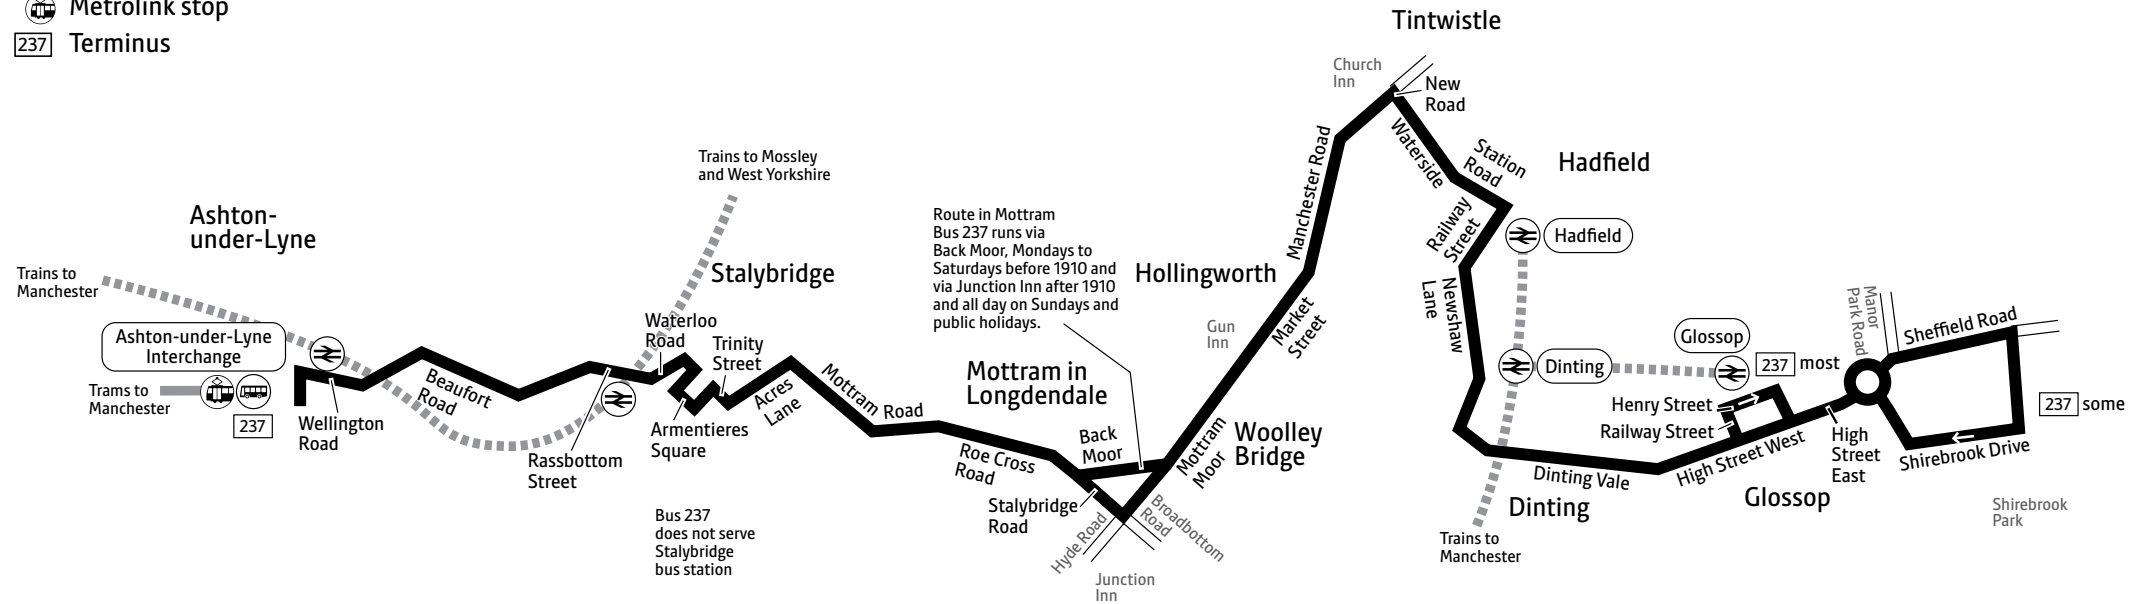

Key

- Bus route
- Train line
- Tram line
- Direction of travel
- Bus station/connection point
- Train station
- Metrolink stop
- Terminus