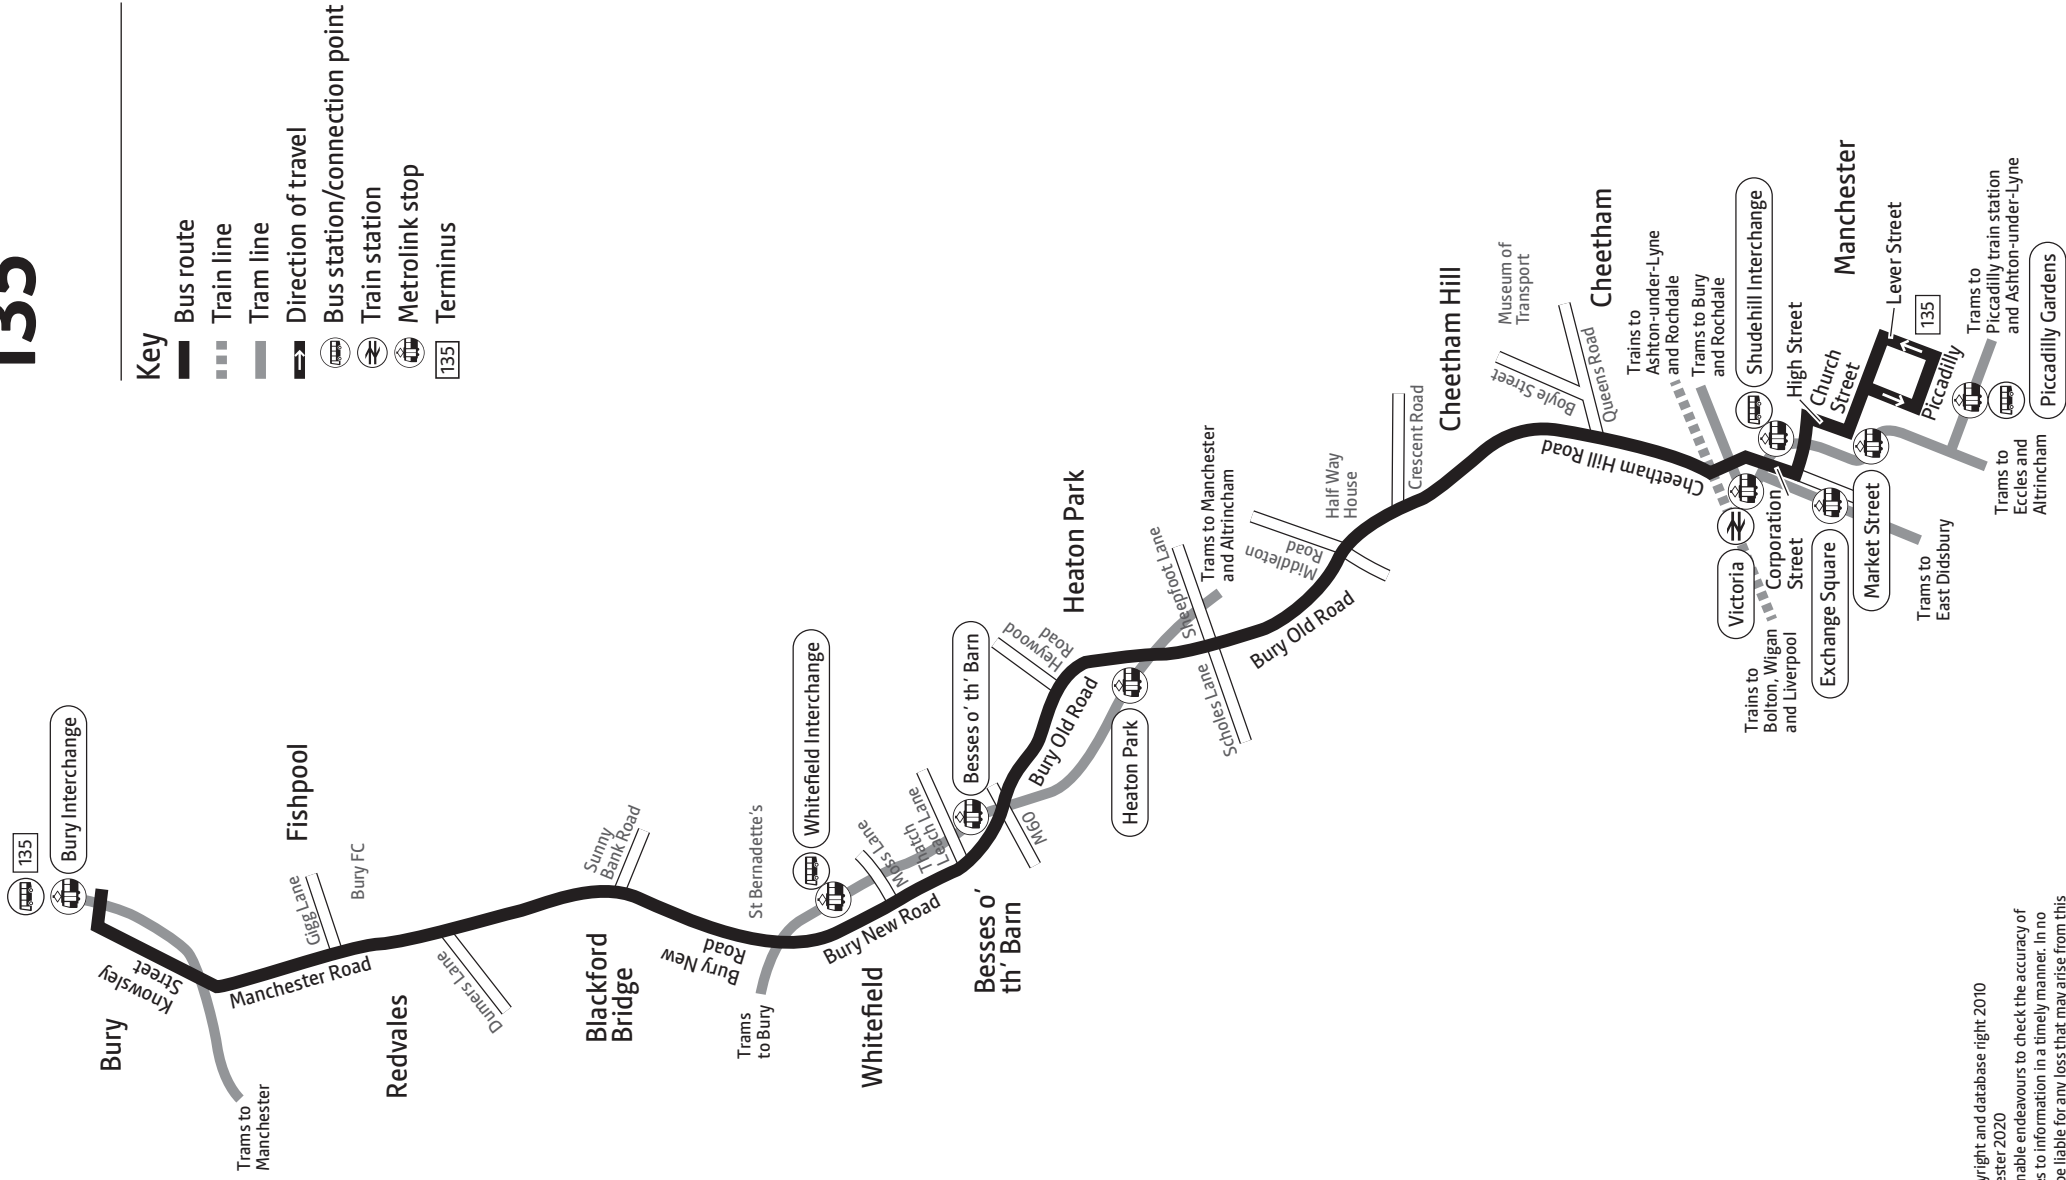

135

1. **Key**
2. Bus route
   - Train line
   - Tram line
   - Direction of travel
   - Bus station/connection point
   - Train station
   - Metrolink stop
   - Terminus

Contains Ordnance Survey data © Crown copyright and database right 2010
© 0100022610 Transport for Greater Manchester 2020
Transport for Greater Manchester uses reasonable endeavours to check the accuracy of information published and to publish changes to information in a timely manner. In no event will Transport for Greater Manchester be liable for any loss that may arise from this information being inaccurate.x5