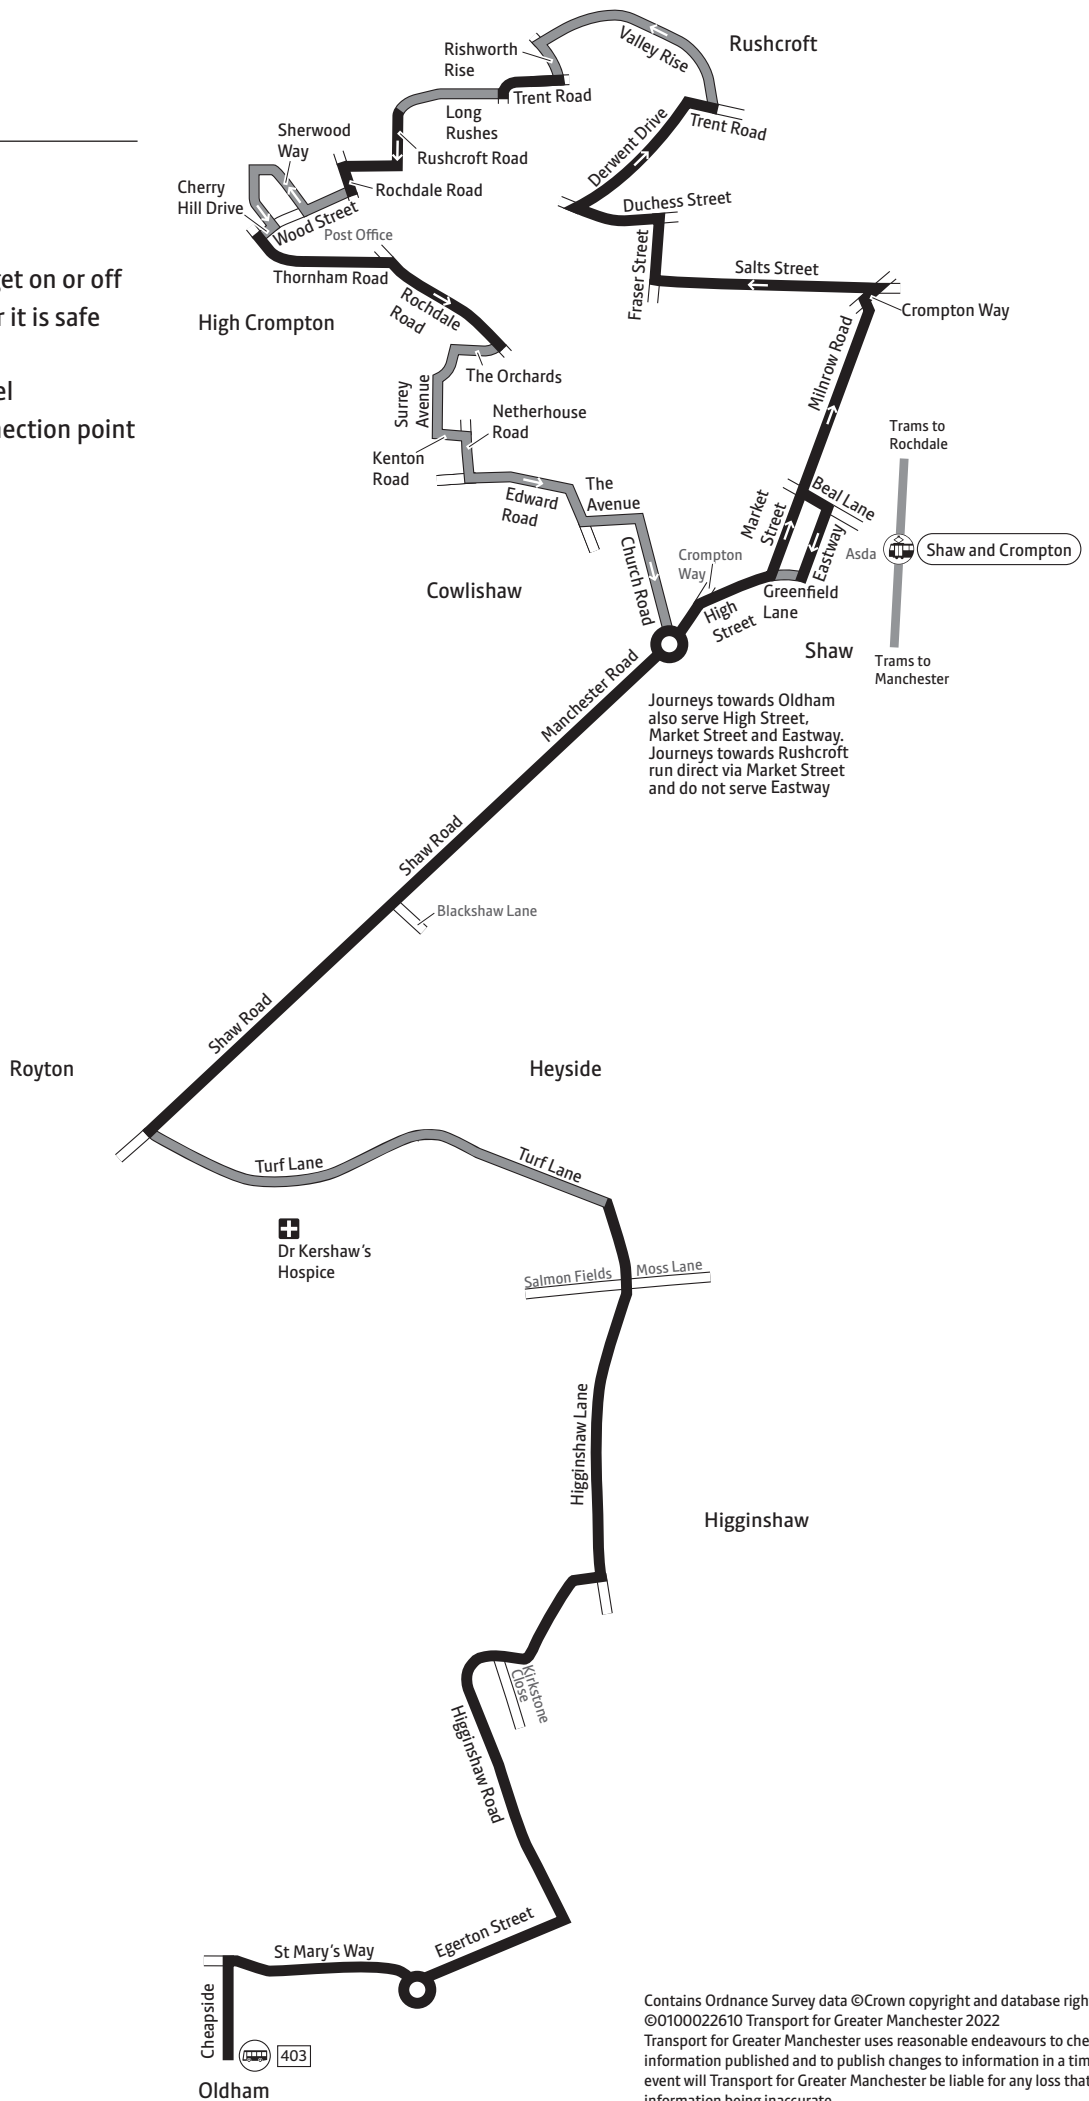

403

Key

- Bus route
- Hail and ride:
  passengers can get on or off
  the bus wherever it is safe
- Tram line
- Direction of travel
- Bus station/connection point
- Metrolink stop
- Hospital
- Terminus

Contains Ordnance Survey data ©Crown copyright and database right 2010
©0100022610 Transport for Greater Manchester 2022
Transport for Greater Manchester uses reasonable endeavours to check the accuracy of information published and to publish changes to information in a timely manner. In no event will Transport for Greater Manchester be liable for any loss that may arise from this information being inaccurate.