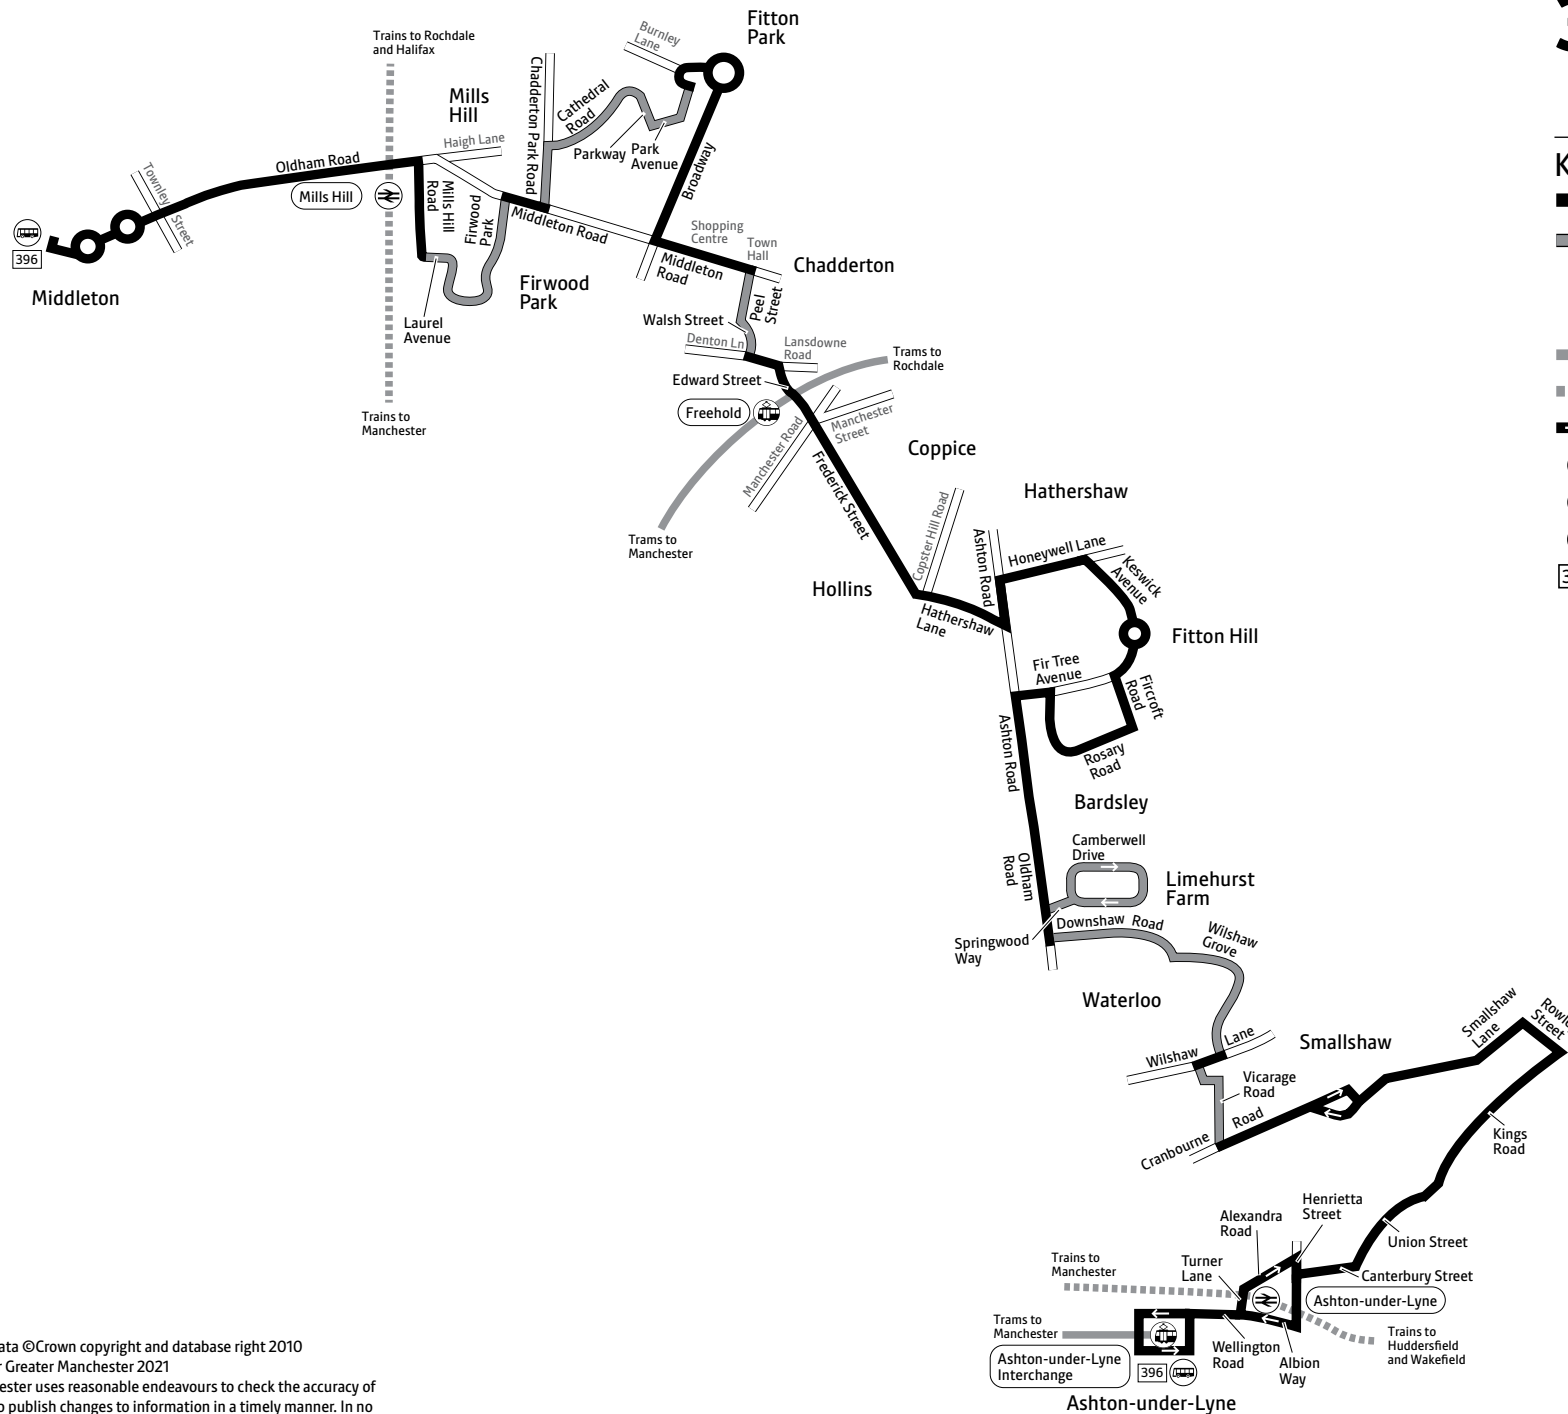

Sunday* Closed

Oldham Bus Station

Mon to Fri 7am to 5.30pm

Saturday 8am to 5.30pm

Sunday* Closed

*Including public holidays

- Key**
- Bus route
 - Hail and ride: passengers can get on or off the bus wherever it is safe
 - Tram line
 - Train line
 - Direction of travel
 - Bus station/connection point
 - Metrolink stop
 - Train station
 - Terminus