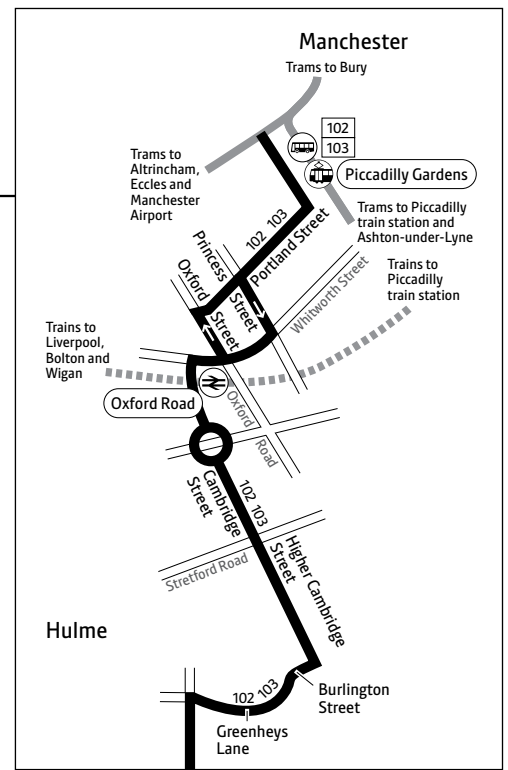

Key

- Bus route
- Train line
- Tram line
- Direction of travel
- Bus station/connection point
- Train station
- Metrolink stop
- Hospital
- Terminus