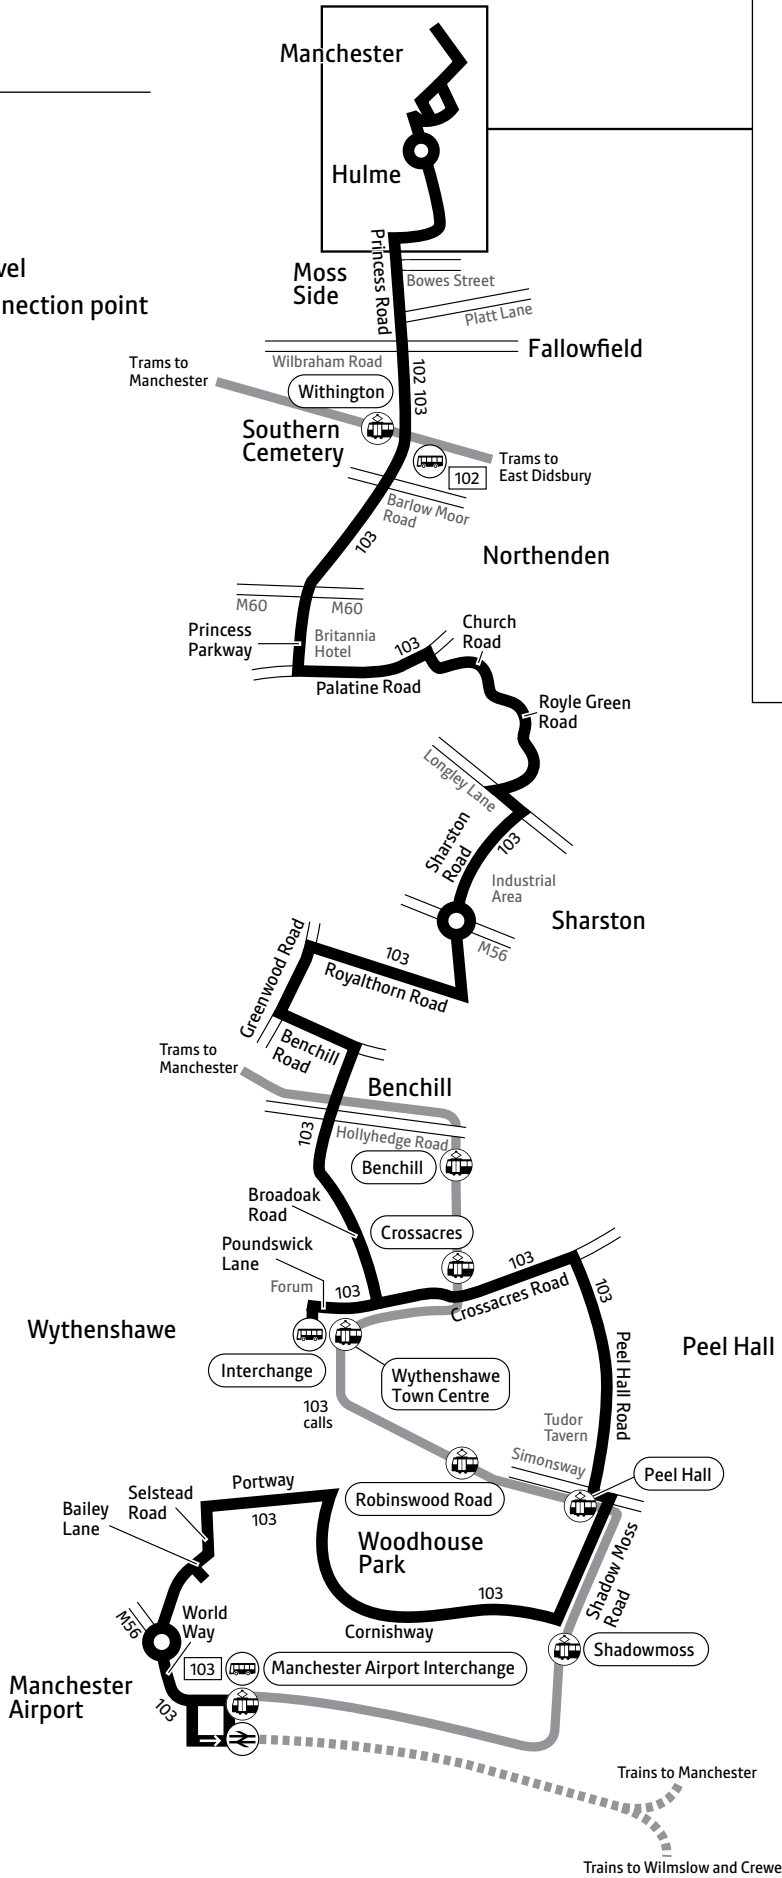

Key

- Bus route
- Train line
- Tram line
- Direction of travel
- Bus station/connection point
- Train station
- Metrolink stop
- Hospital
- Terminus