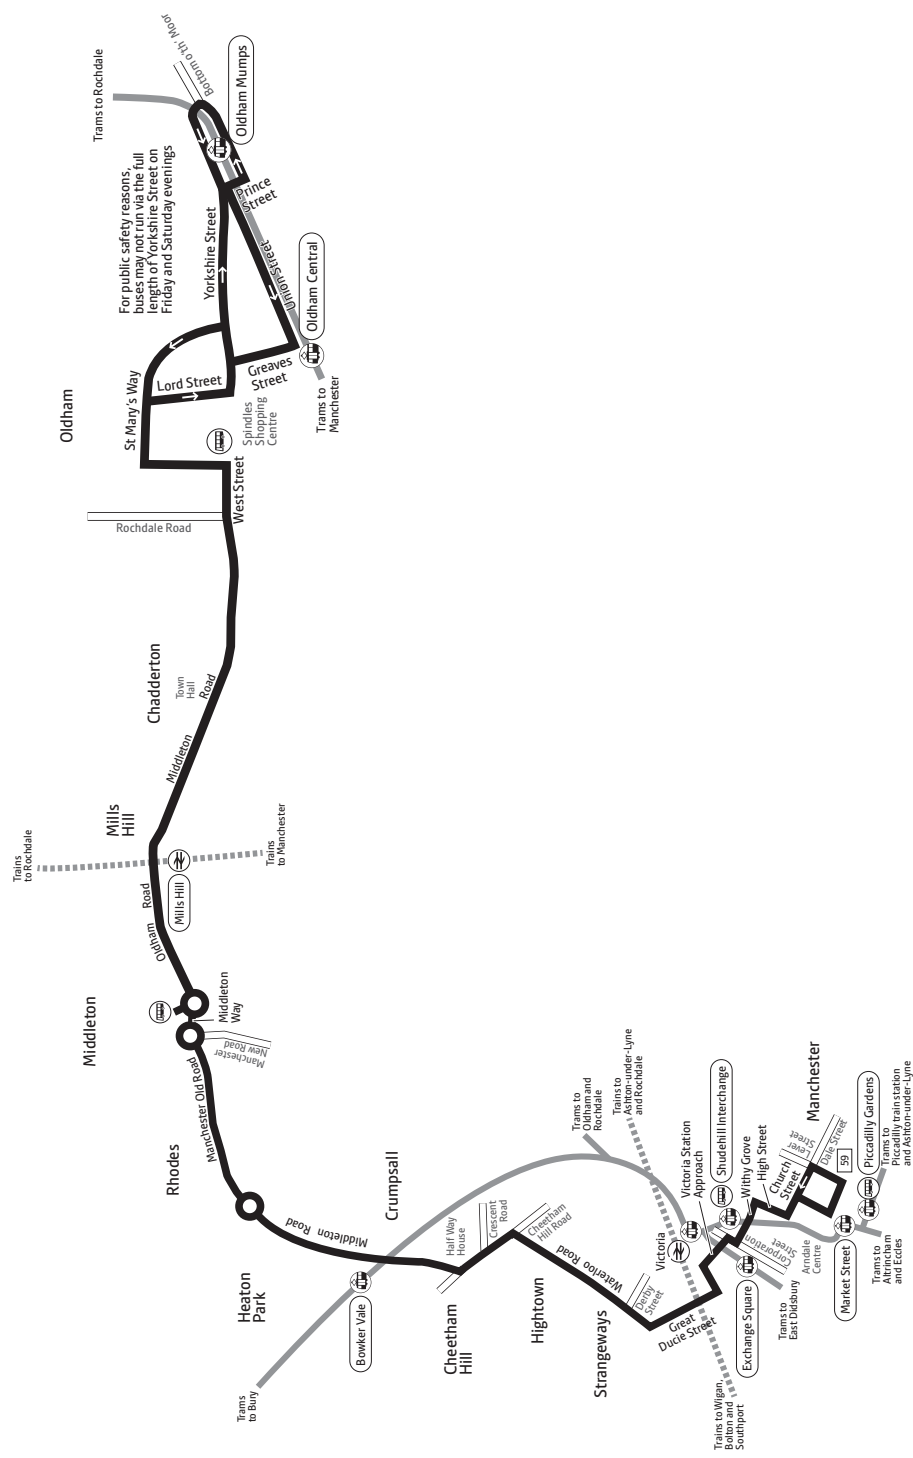

Key

- Bus route
- Train line
- Tram line
- Direction of travel
- Bus station/connection point
- Train station
- Metrolink stop
- Hospital
- Terminus