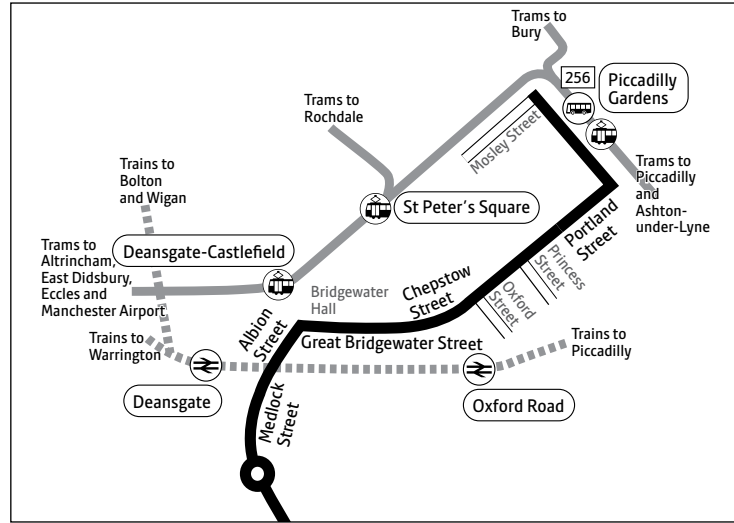

On matchdays and other events at Old Trafford football stadium, buses will run via Edge Lane, King's Road and Seymour Grove instead of Chester Road. This will be from 45 minutes before kick off until 45 minutes after the final whistle

## Key

-  Bus route
-  Train line
-  Tram line
-  Direction of travel
-  Bus station/connection point
-  Train station
-  Metrolink stop
-  Hospital
-  Terminus

## Route in Manchester city centre