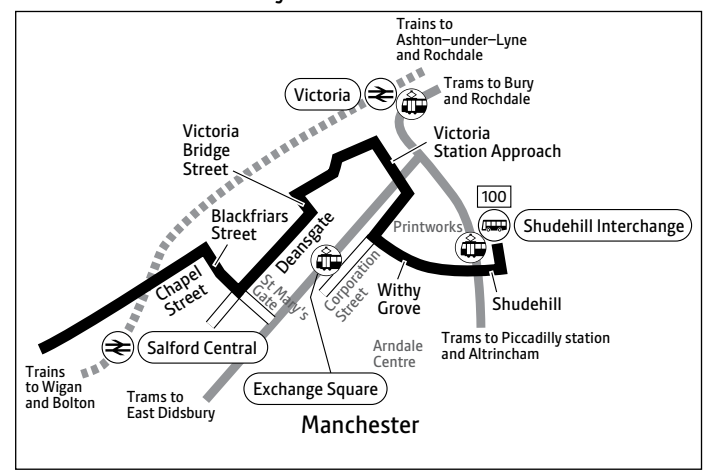

Route in Manchester city centre

Contains Ordnance Survey data ©Crown copyright and database right 2010
©0100022610 Transport for Greater Manchester 2021
Transport for Greater Manchester uses reasonable endeavours to check the accuracy of information published and to publish changes to information in a timely manner. In no event will Transport for Greater Manchester be liable for any loss that may arise from this information being inaccurate.