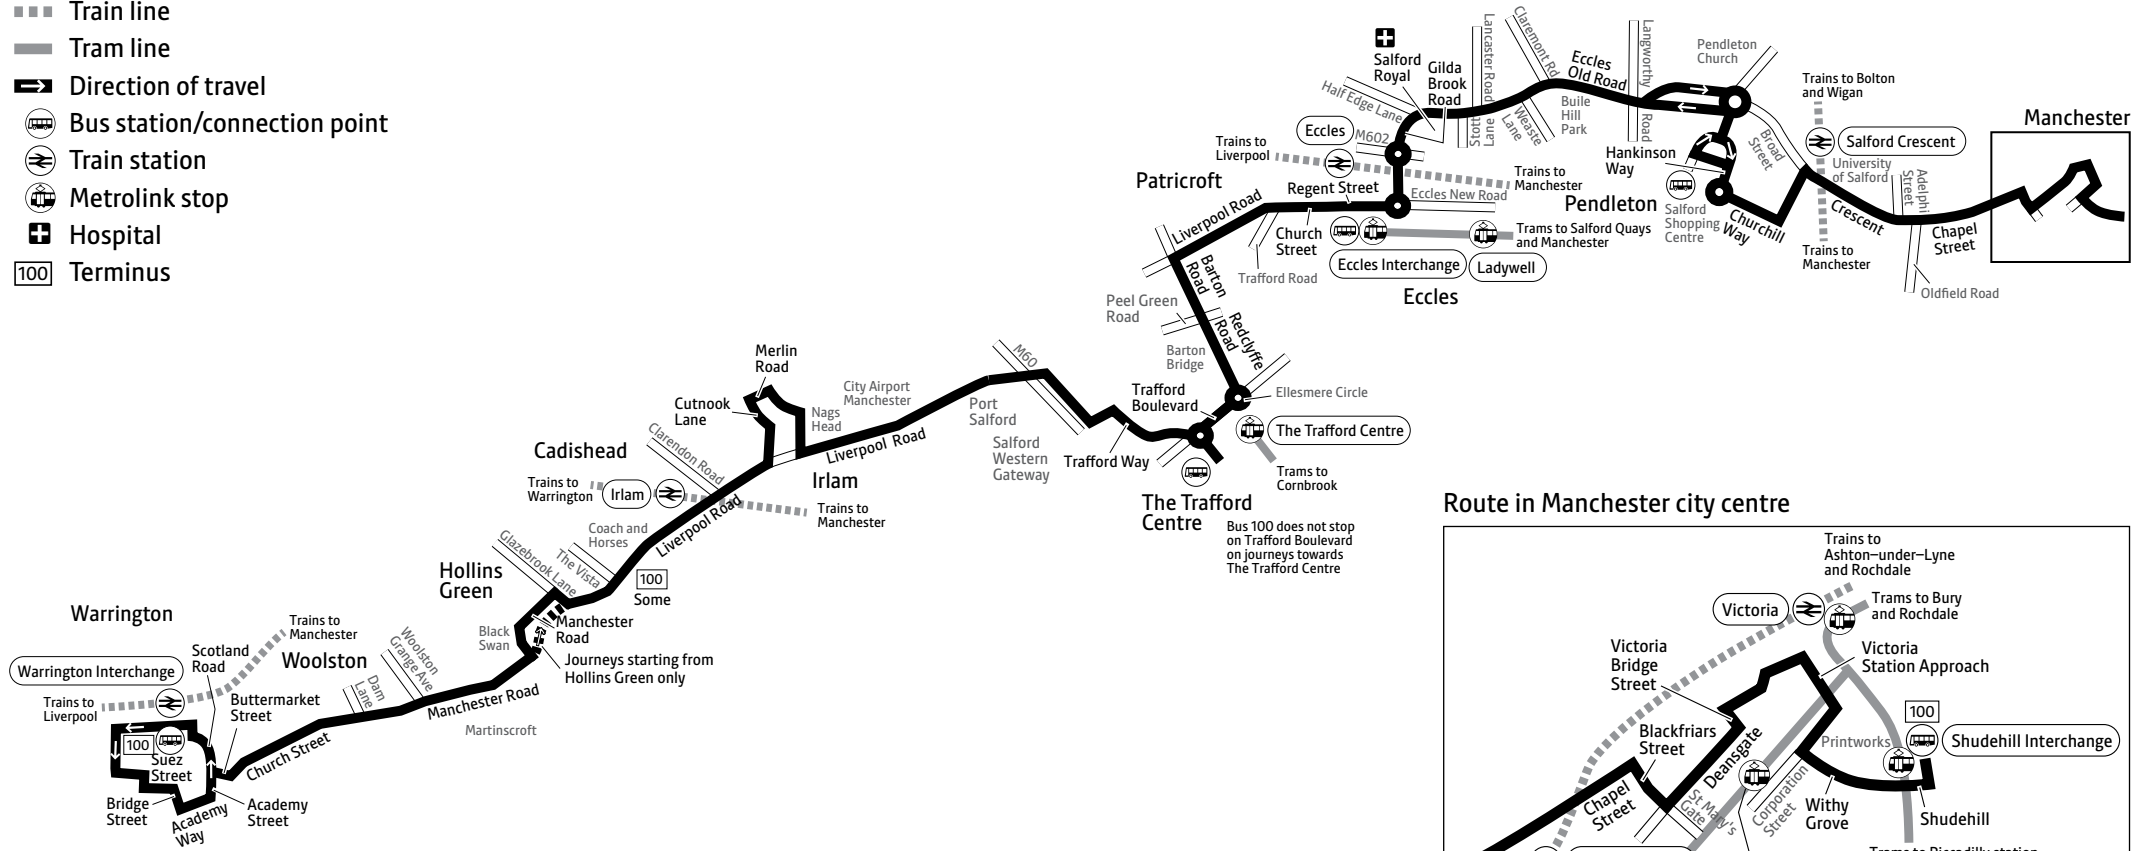

100

Key

- Bus route
- Train line
- Tram line
- Direction of travel
- Bus station/connection point
- Train station
- Metrolink stop
- Hospital
- Terminus