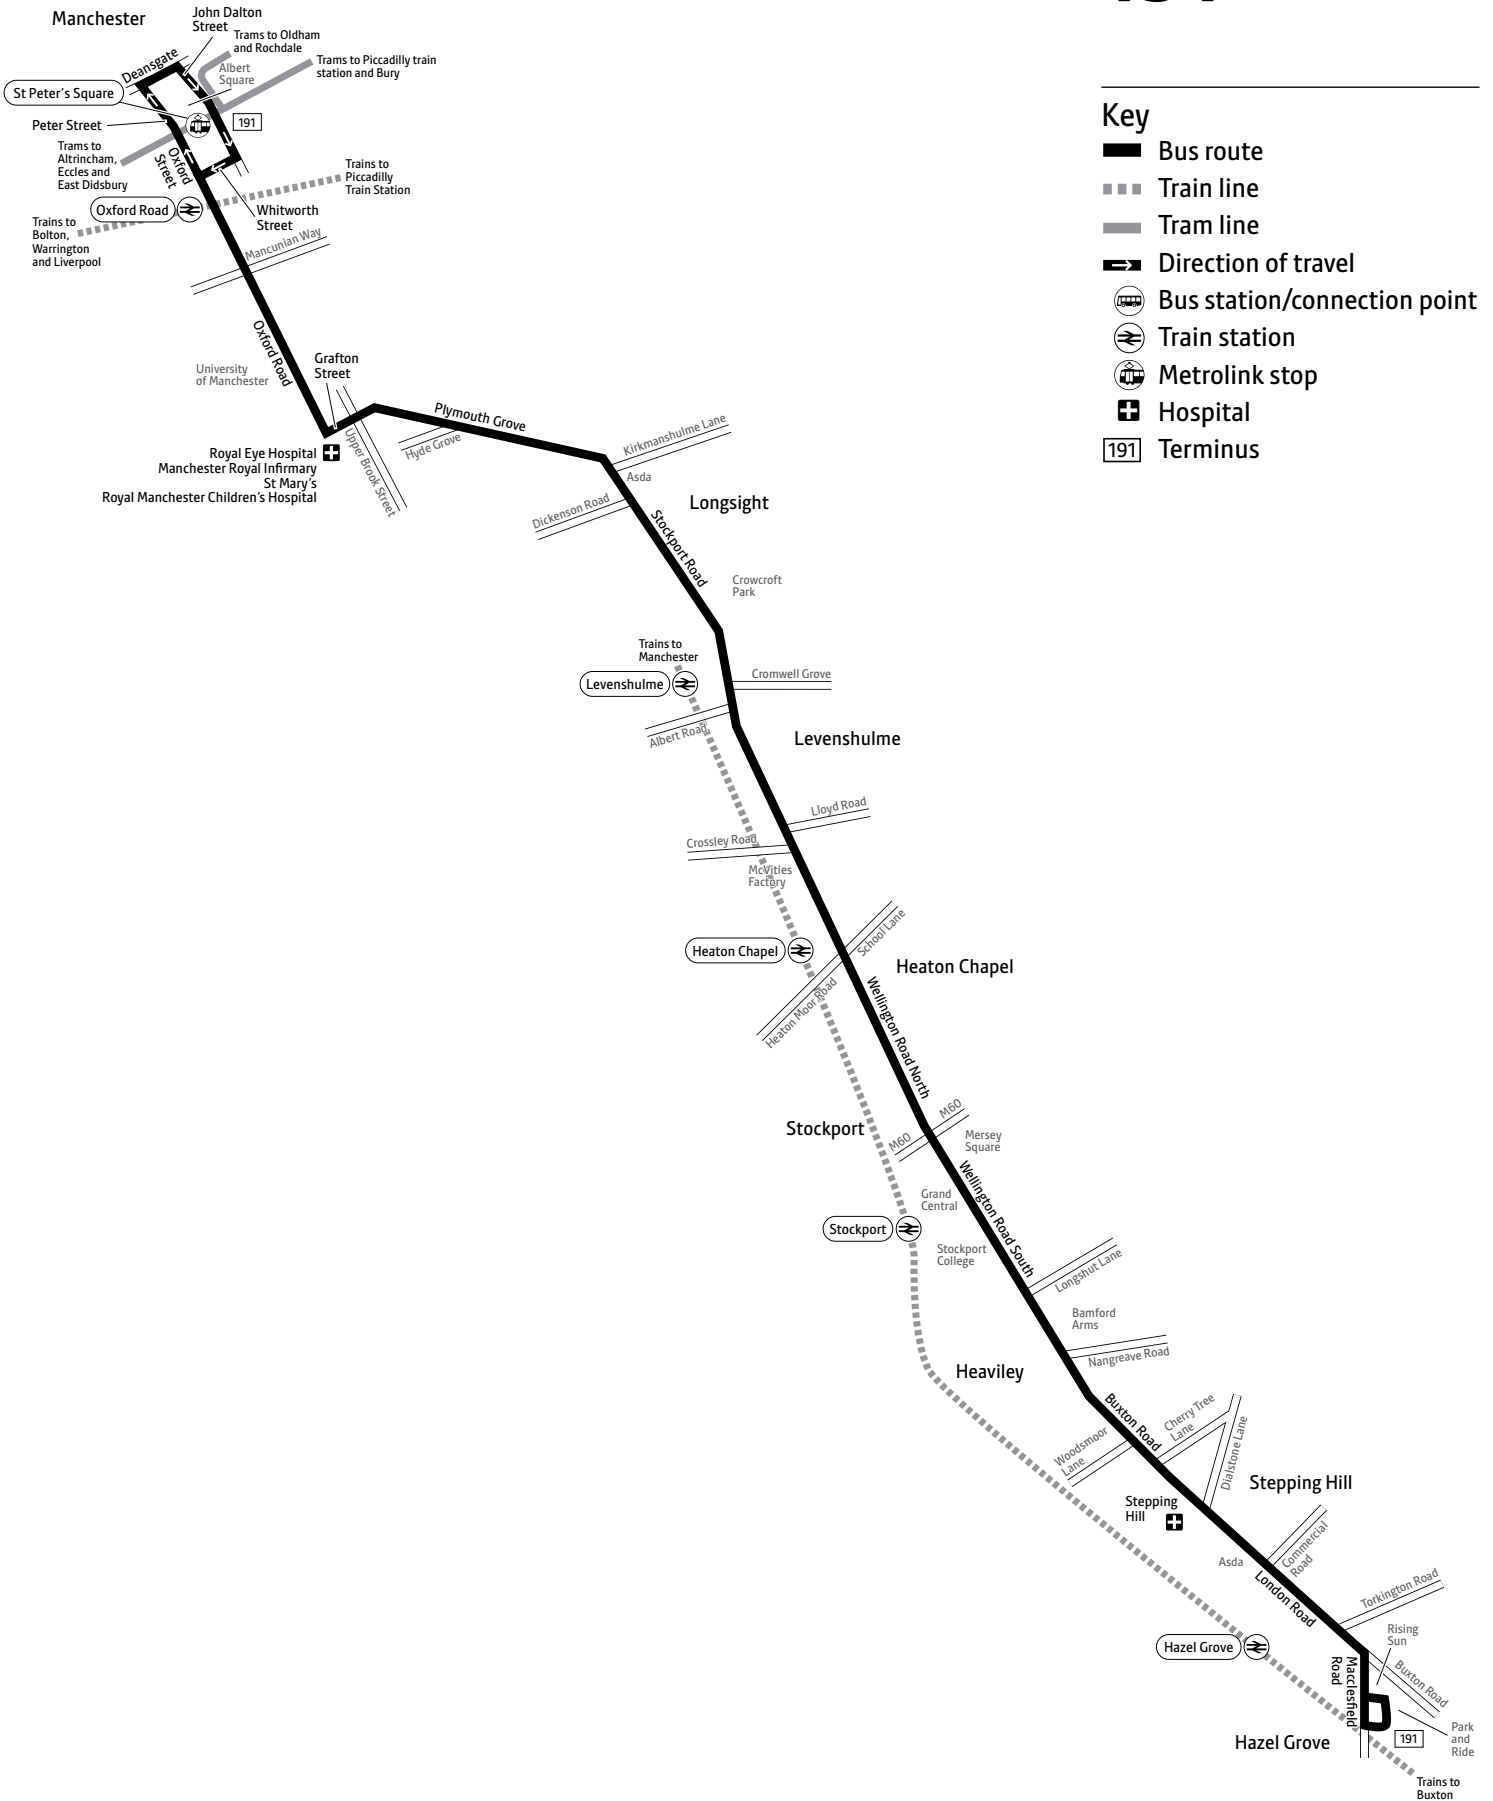

Using the 24 hour clock

Times are shown in four figures. The first two are the hour and the last two are the minutes.

0753 is 53 minutes past 7am

1953 is 53 minutes past 7pm

Operator details

Stagecoach

Head Office

Manchester Shudehill Interchange

Mon to Sat 7am to 6pm

Sunday 8am to 1.15pm and 2pm to 4pm

Public hols 8am to 5.20pm

Stockport Mersey Square

Mon to Fri 7am to 5.30pm

Saturday 8am to 5.30pm

Sunday* Closed

*Including public holidays

- Key**
- Bus route
 - Train line
 - Tram line
 - Direction of travel
 - Bus station/connection point
 - Train station
 - Metrolink stop
 - Hospital
 - Terminus

Hazel Grove — Stockport — Levenshulme — Longsight — Manchester

Manchester — Longsight — Levenshulme — Stockport — Hazel Grove

191

Mondays to Fridays

Manchester, Albert Square	1610	1700	1730	1800									
Plymouth Grove/Hyde Grove	1627	1717	1747	1817									
Longsight, Slade Lane	1641	1731	1801	1831									
Heaton Chapel, McVities	1651	1741	1811	1841									
Stockport, Mersey Square	1659	1749	1819	1849									
Heaviley, Bamford Arms		1754	1824	1854									
Stepping Hill, Dialstone Lane		1759	1829	1859									
Hazel Grove, Park and Ride		1808	1838	1908									