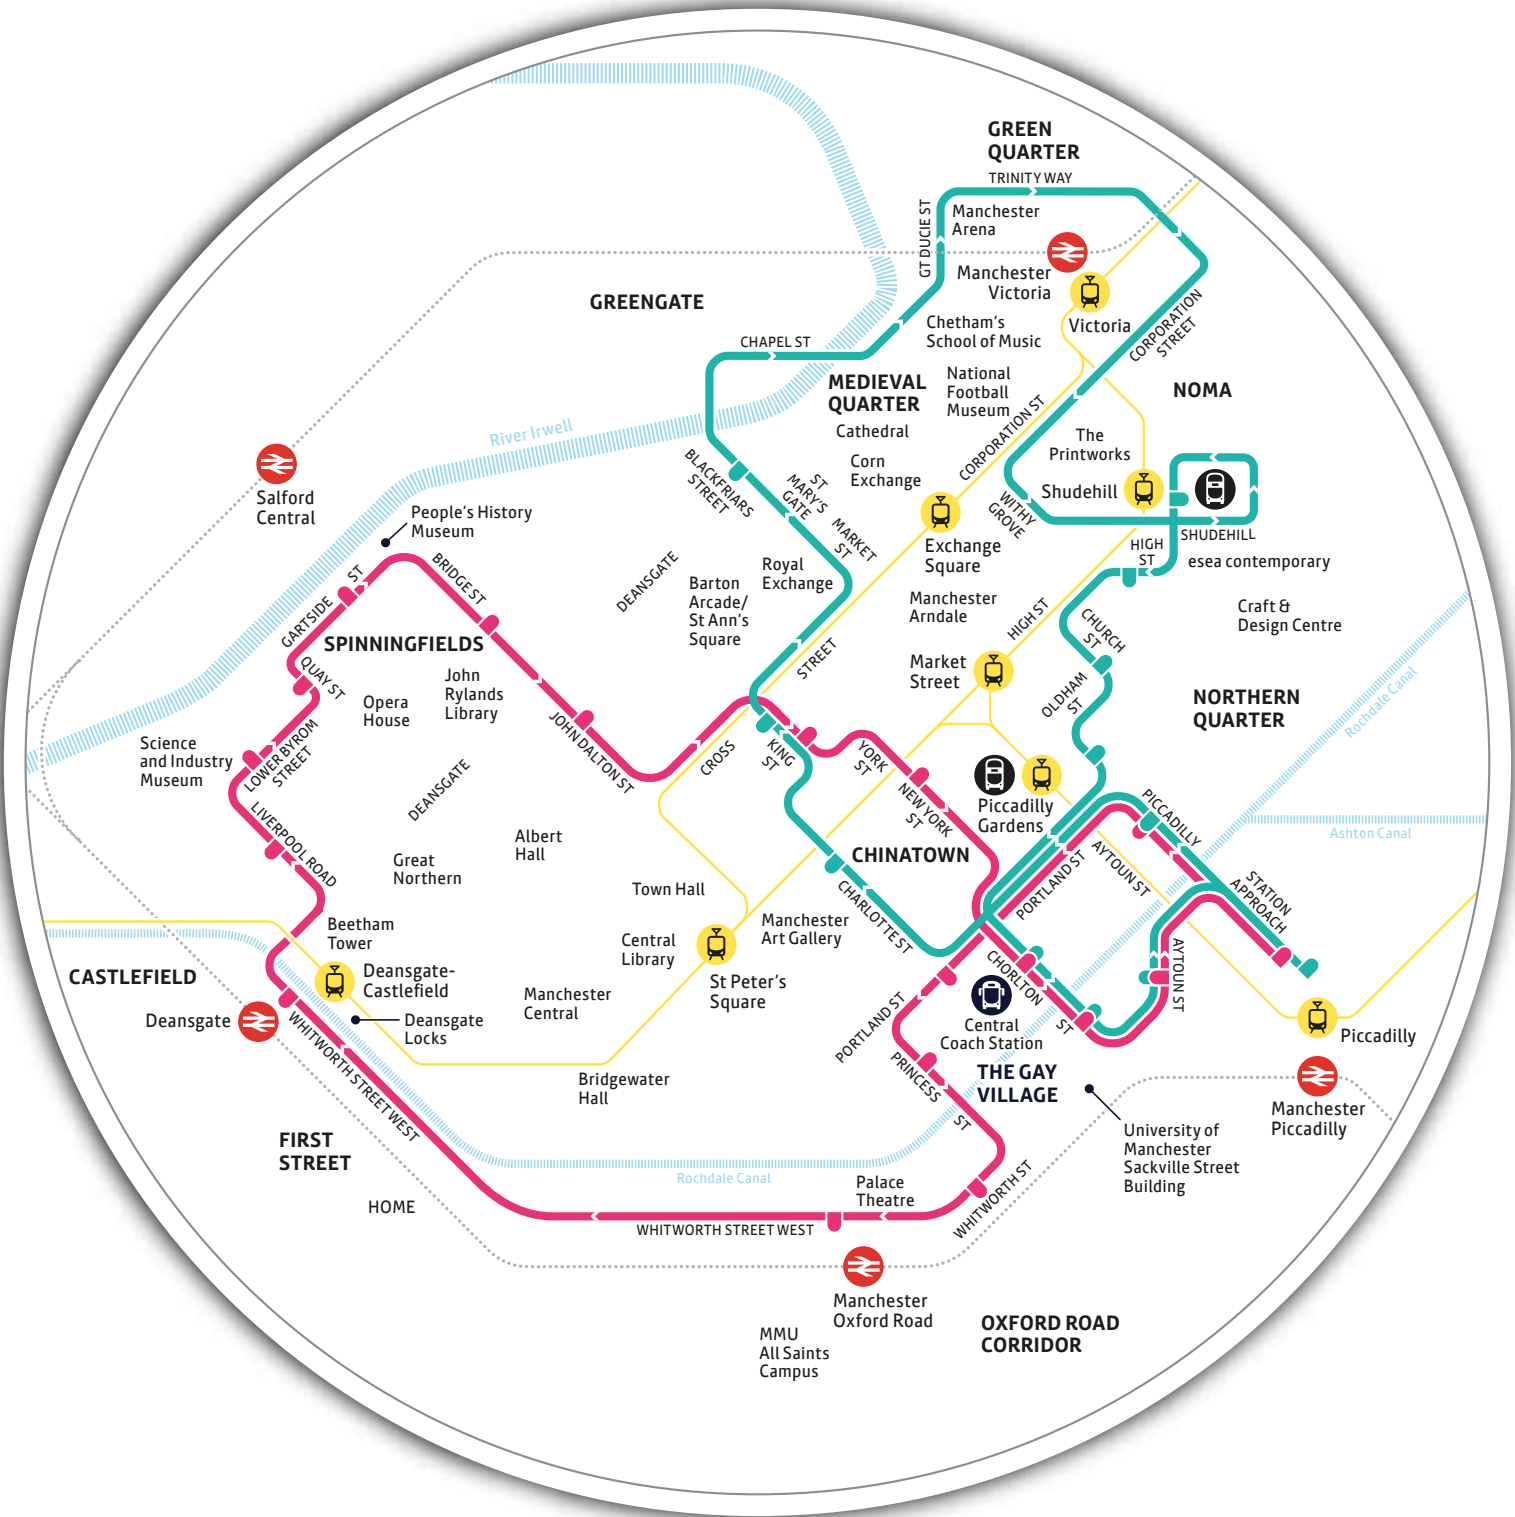

free bus routes around the city centre

Route 1
Route 2
 Metrolink line and stop
 Bus interchange
 Rail line and station
 Central Coach Station

Monday – Friday
 Every 10 minutes 7am – 7pm Every 30 minutes 7pm – 11.30pm
Saturday
 Every 15–30 minutes 7am – 9am Every 10 minutes 9am – 7pm
 Every 30 minutes 7pm – 11.30pm
Sunday and public holidays
 Every 10 minutes 10am – 6pm

Monday – Friday
 Every 10 minutes 7am – 7pm Every 30 minutes 7.15pm – 11.15pm
Saturday
 Every 15–30 minutes 7am – 8.30am Every 10 minutes 8.30am – 7pm
 Every 30 minutes 7.15pm – 11.15pm
Sunday and public holidays
 Every 10 minutes 10am – 6pm