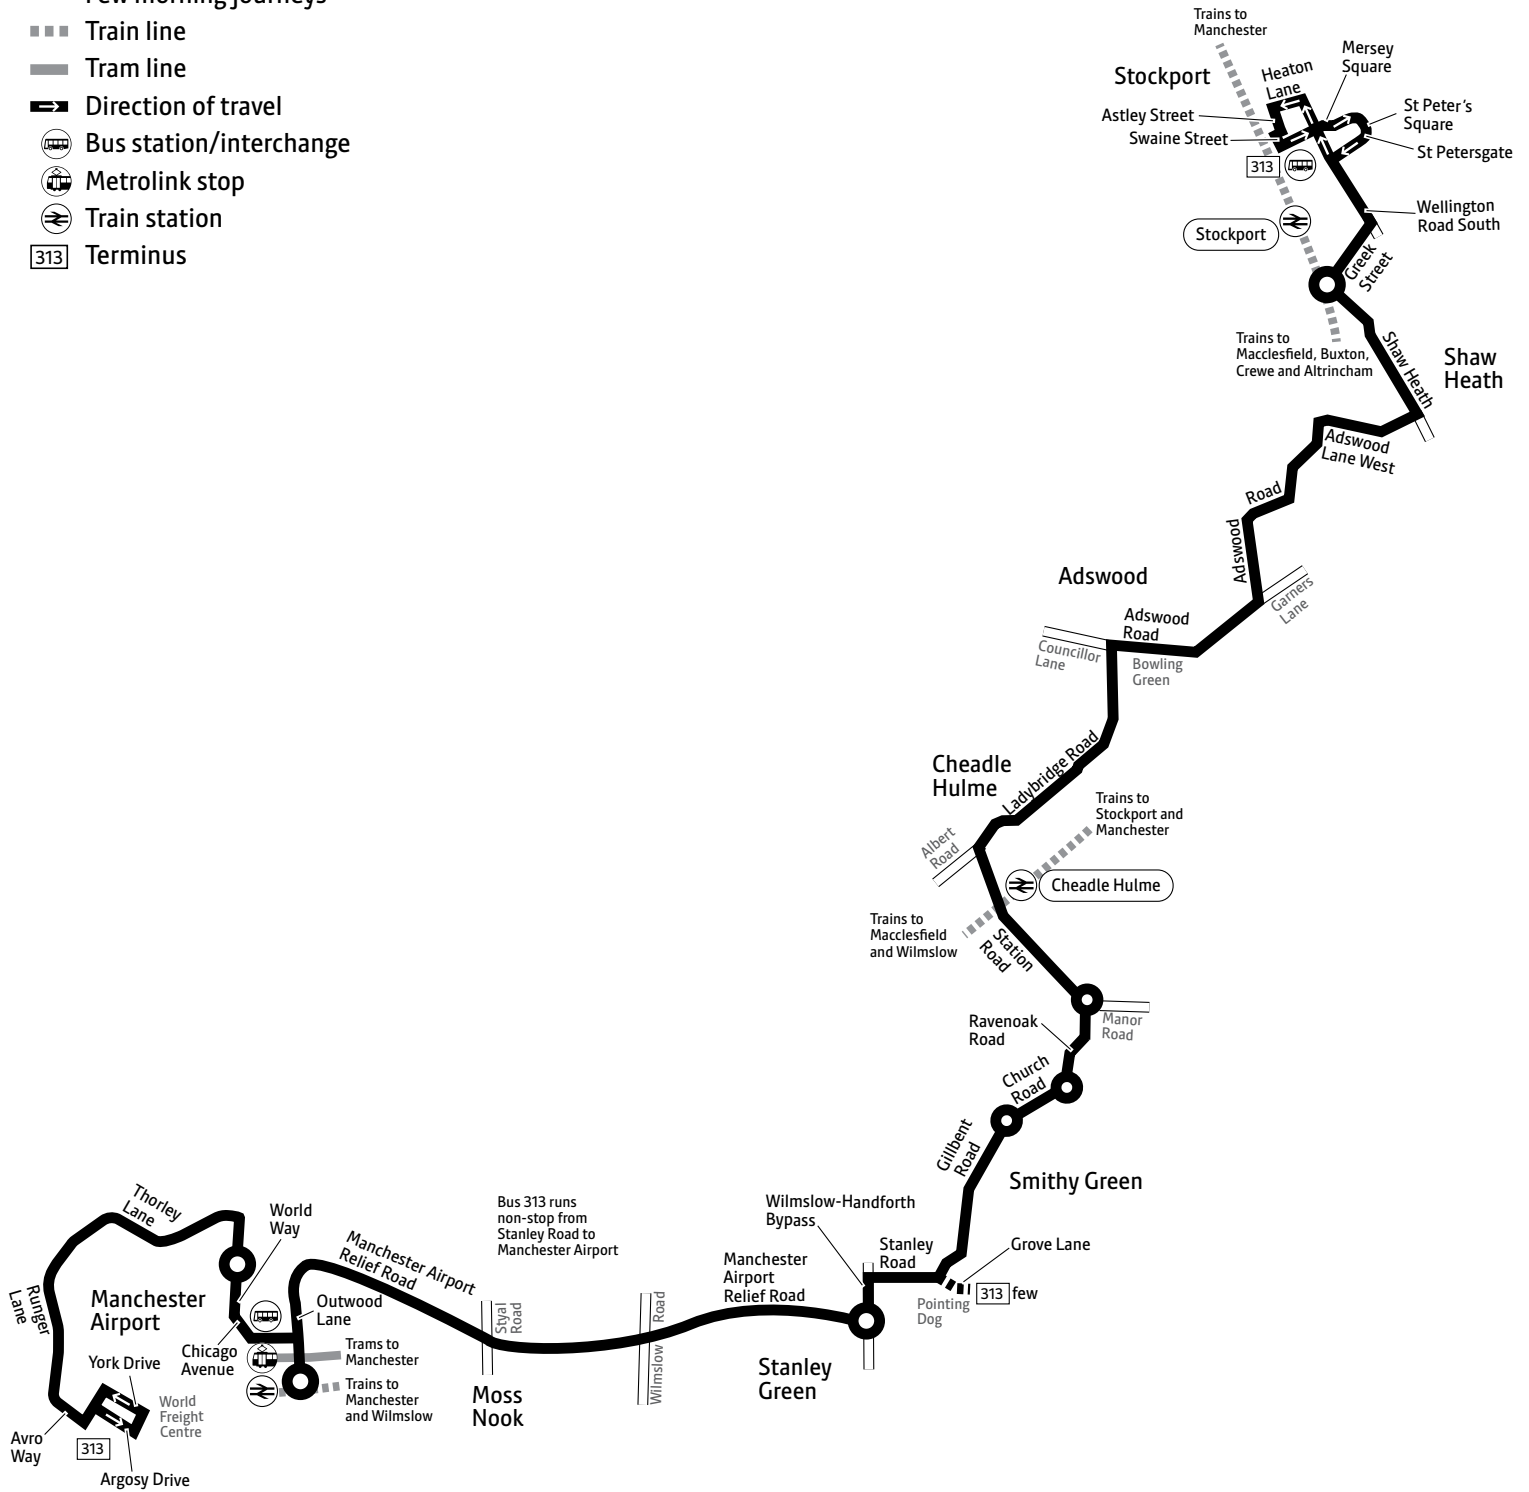

Key

- Bus route
- Few morning journeys
- Train line
- Tram line
- Direction of travel
- Bus station/interchange
- Metrolink stop
- Train station
- Terminus