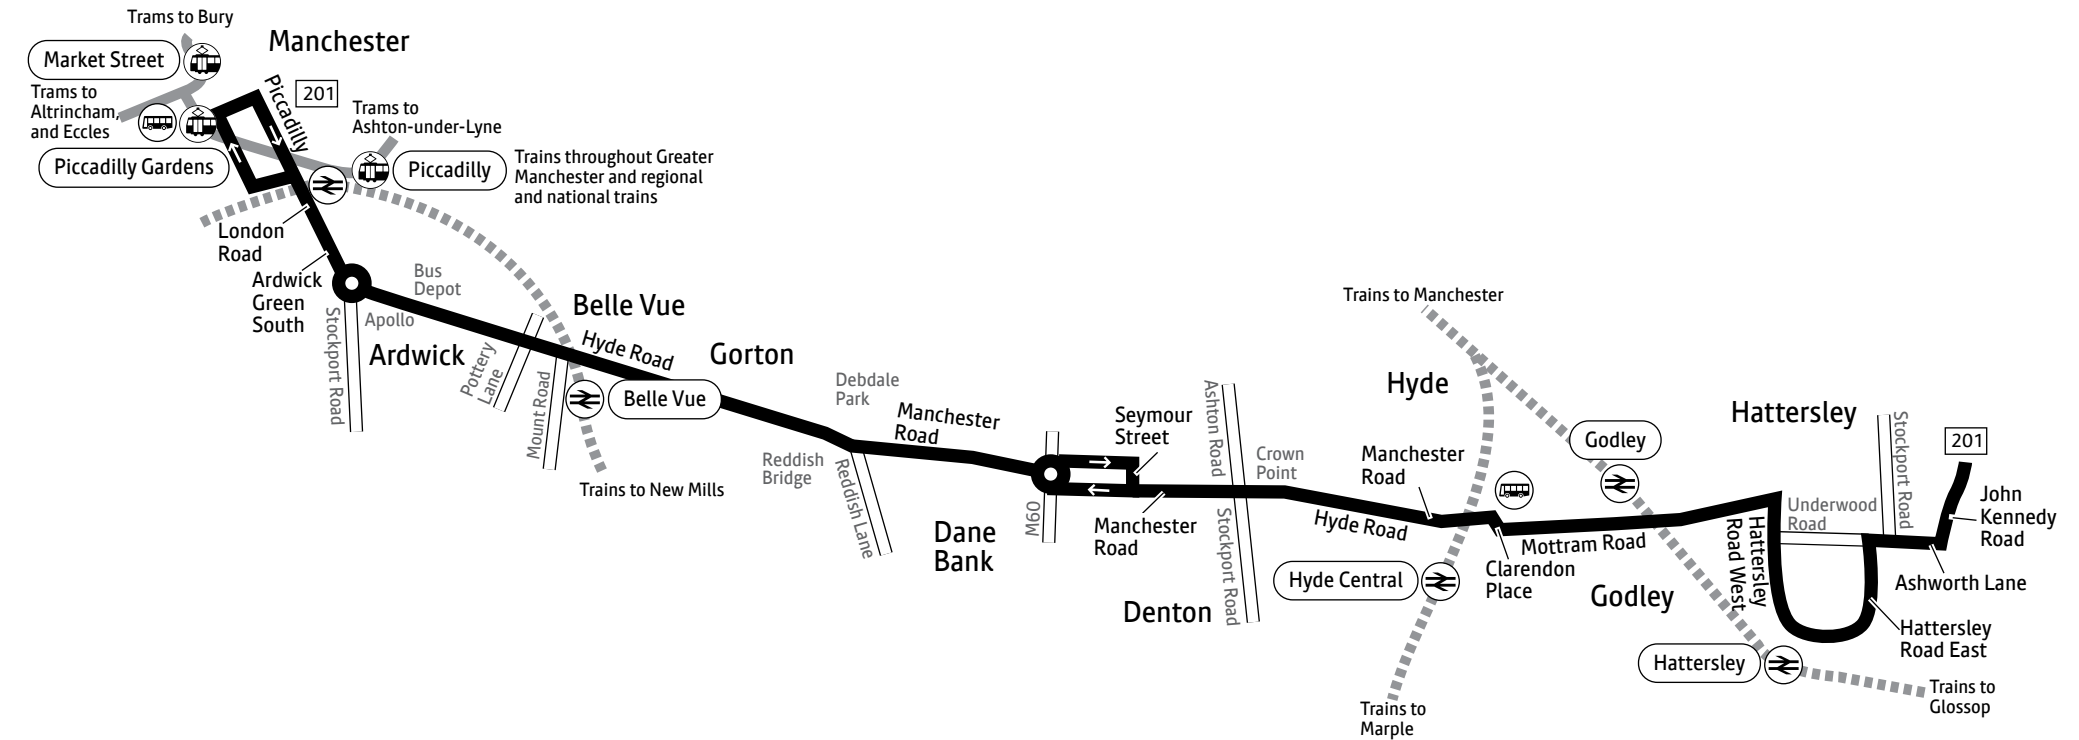

201

Key

- Bus route
- Train line
- Tram line
- Direction of travel
- Bus station/connection point
- Train station
- Metrolink stop
- Terminus