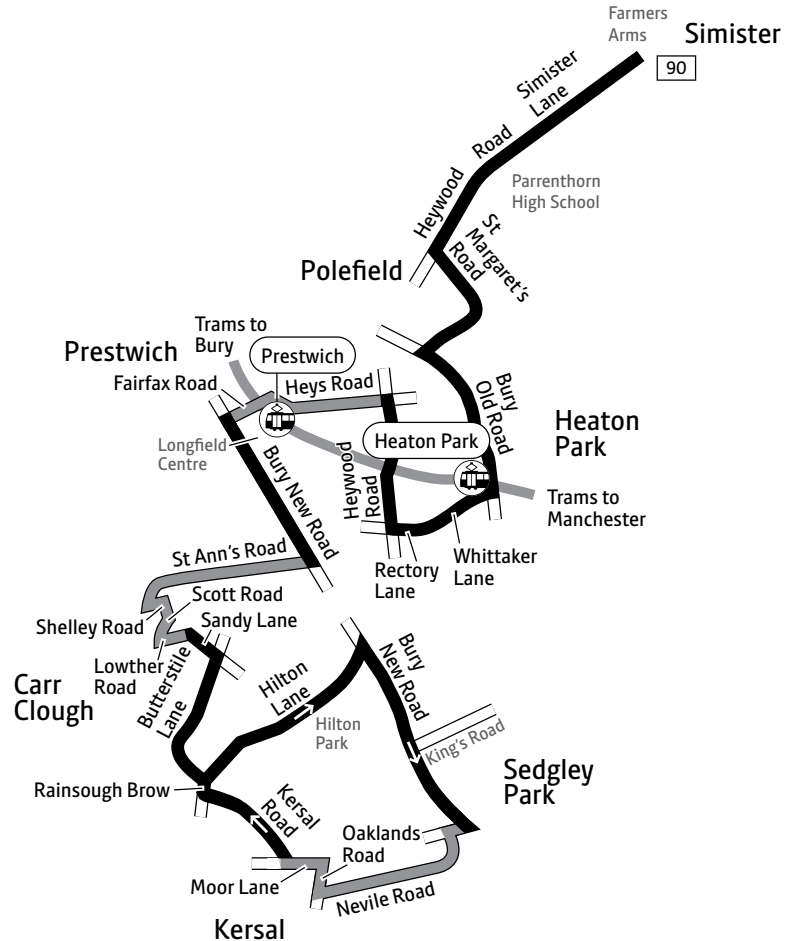

Using this timetable

Timetables show the direction of travel, bus numbers and the days of the week.

Main stops on the route are listed on the left. Where no time is shown against a particular stop, the bus does not stop there on that journey. Check any letters which are shown in the timetable against the key at the bottom of the page.

Using the 24 hour clock

Times are shown in four figures. The first two are the hour and the last two are the minutes.

0753 is 53 minutes past 7am

1953 is 53 minutes past 7pm

Operator details

Go North West

Queens Road Depot

Saturday 8am to 5.30pm

Sunday* Closed

*Including public holidays

90

Key

-  Bus route
-  Hail and ride:
passengers can get on or off
the bus wherever it is safe
-  Tram line
-  Direction of travel
-  Bus station/connection point
-  Metrolink stop
-  Terminus