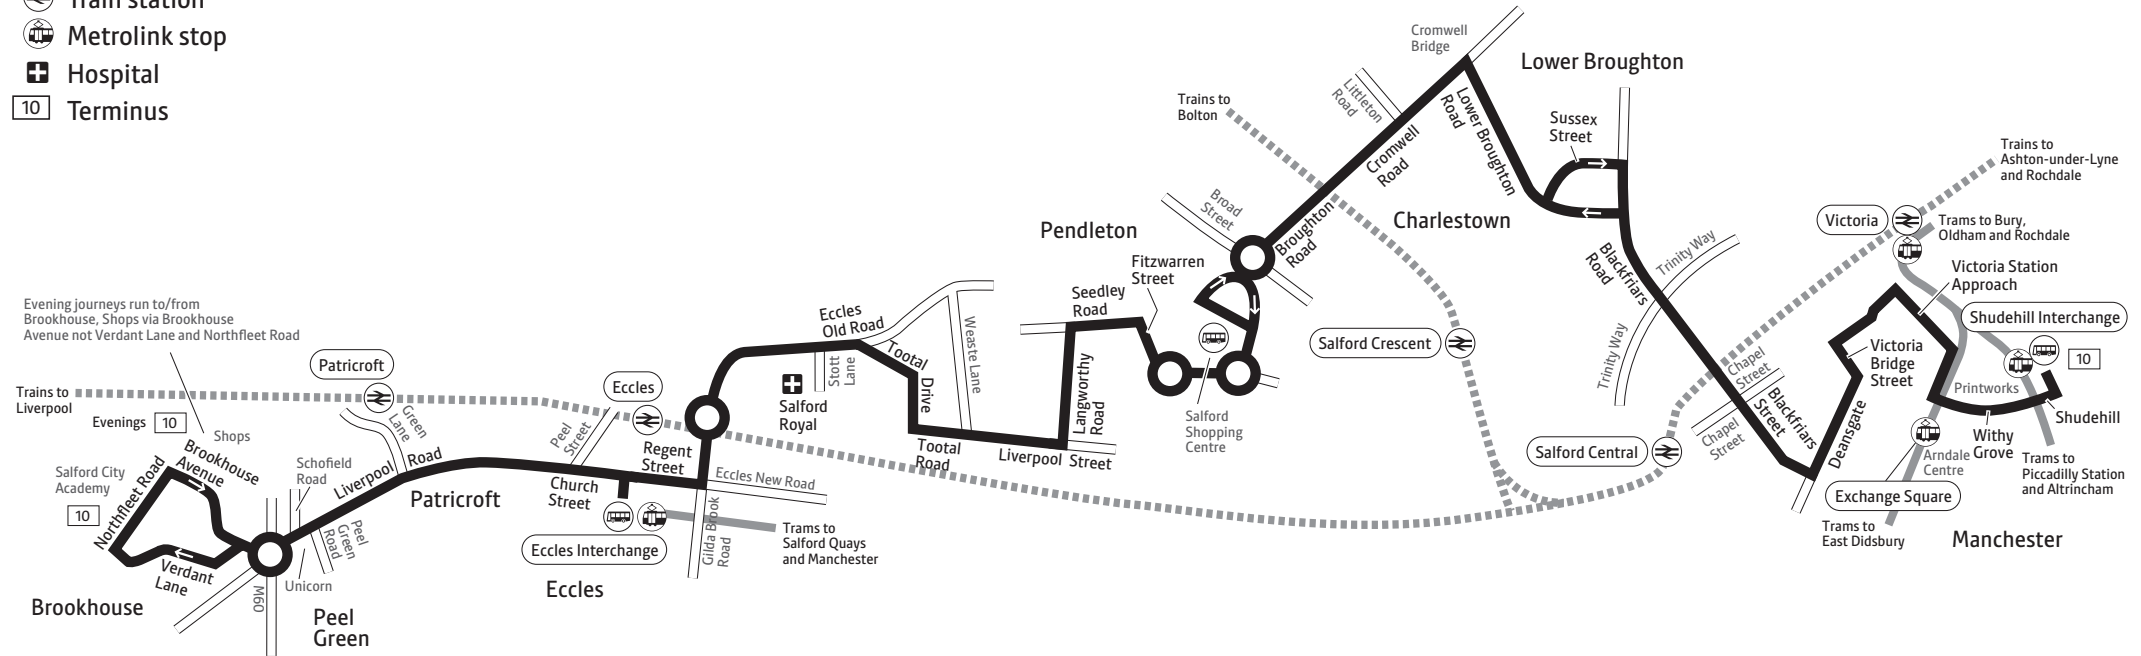

Sat 8am to 11.45am and 12.30pm to 3.30pm

Sunday* Closed

Manchester Shudehill Interchange

Mon to Sat 7am to 6pm

Sunday Closed

Public hols 10am to 1.45pm and

2.30pm to 5.30pm

*Including public holidays

W – All bus 10 journeys are run using easy access buses. See inside front cover of this leaflet for details

Key

-  Bus route
-  Train line
-  Tram line
-  Direction of travel
-  Bus station/connection point
-  Train station
-  Metrolink stop
-  Hospital
-  Terminus