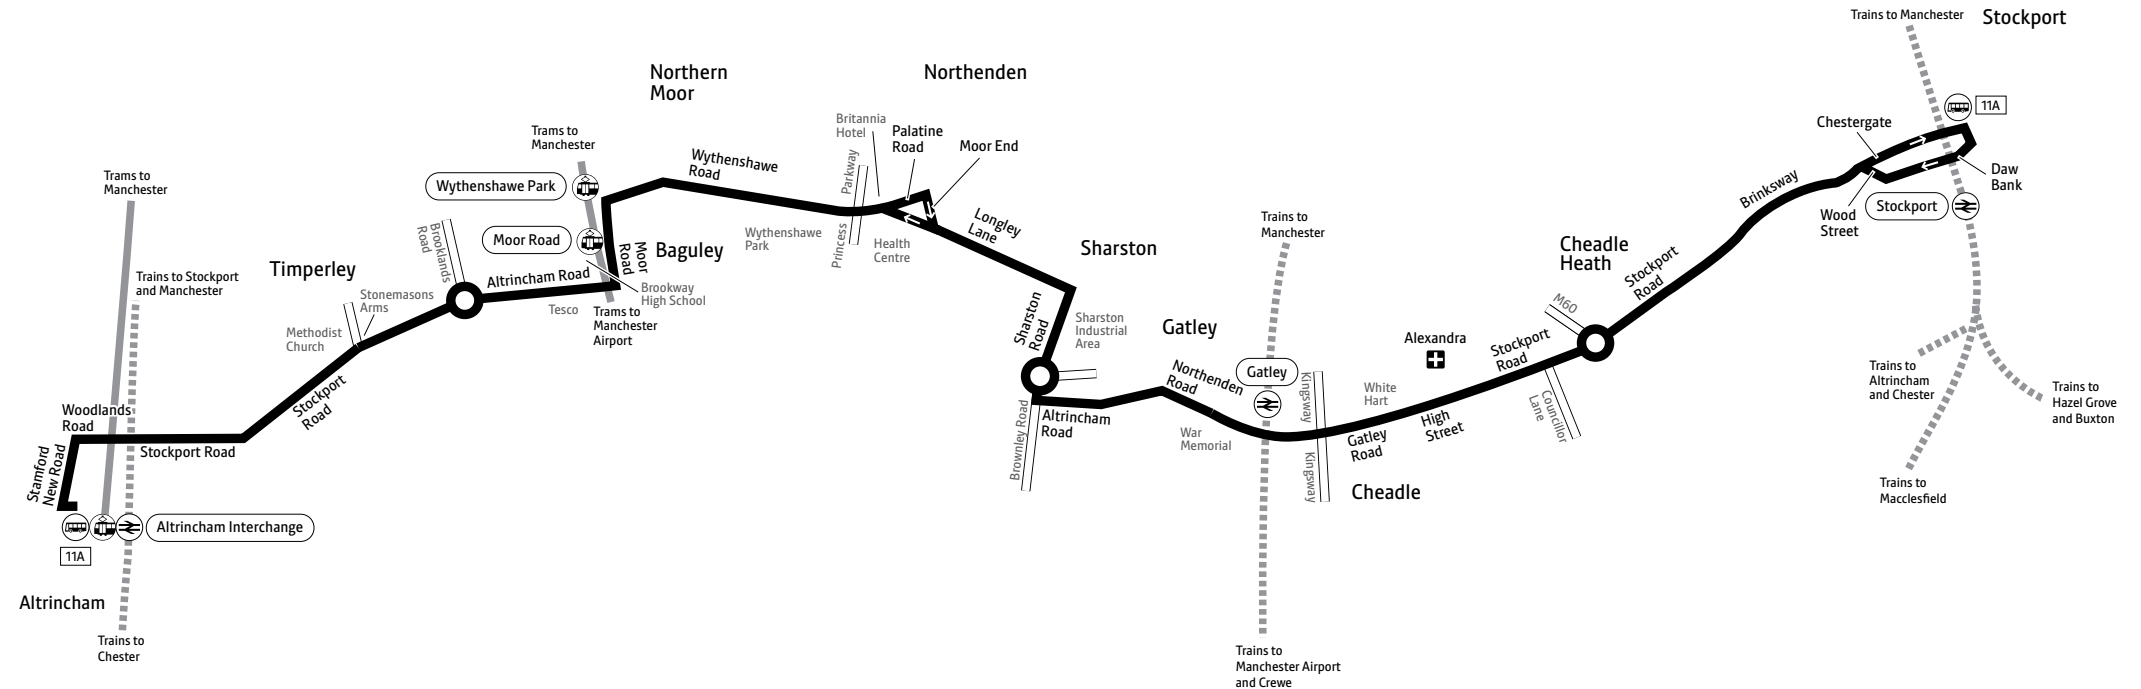

🕒 – Journey provided with the financial support of Transport for Greater Manchester

♿ – All bus 11A journeys are run using easy access buses. See inside front cover of this leaflet for details

Summer times: between mid July and early September, some timetables will be different. Check www.tfgm.com for details

11A

Key

-  Bus route
-  Train line
-  Tram line
-  Direction of travel
-  Bus station/connection point
-  Train station
-  Metrolink stop
-  Hospital
-  Terminus

Contains Ordnance Survey data ©Crown copyright and database right 2010
 ©0100022610 Transport for Greater Manchester 2020
 Transport for Greater Manchester uses reasonable endeavours to check the accuracy of information published and to publish changes to information in a timely manner. In no event will Transport for Greater Manchester be liable for any loss that may arise from this information being inaccurate.