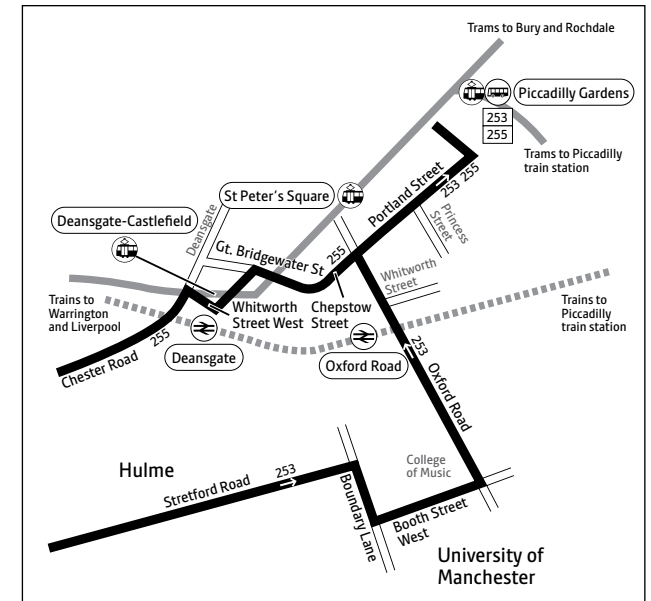

Continues after route plan

253 255

Key

- Bus route
- Train line
- Tram line
- Direction of travel
- Bus station/connection point
- Train station
- Metrolink stop
- Hospital
- Terminus

Routes in Manchester city centre and Hulme