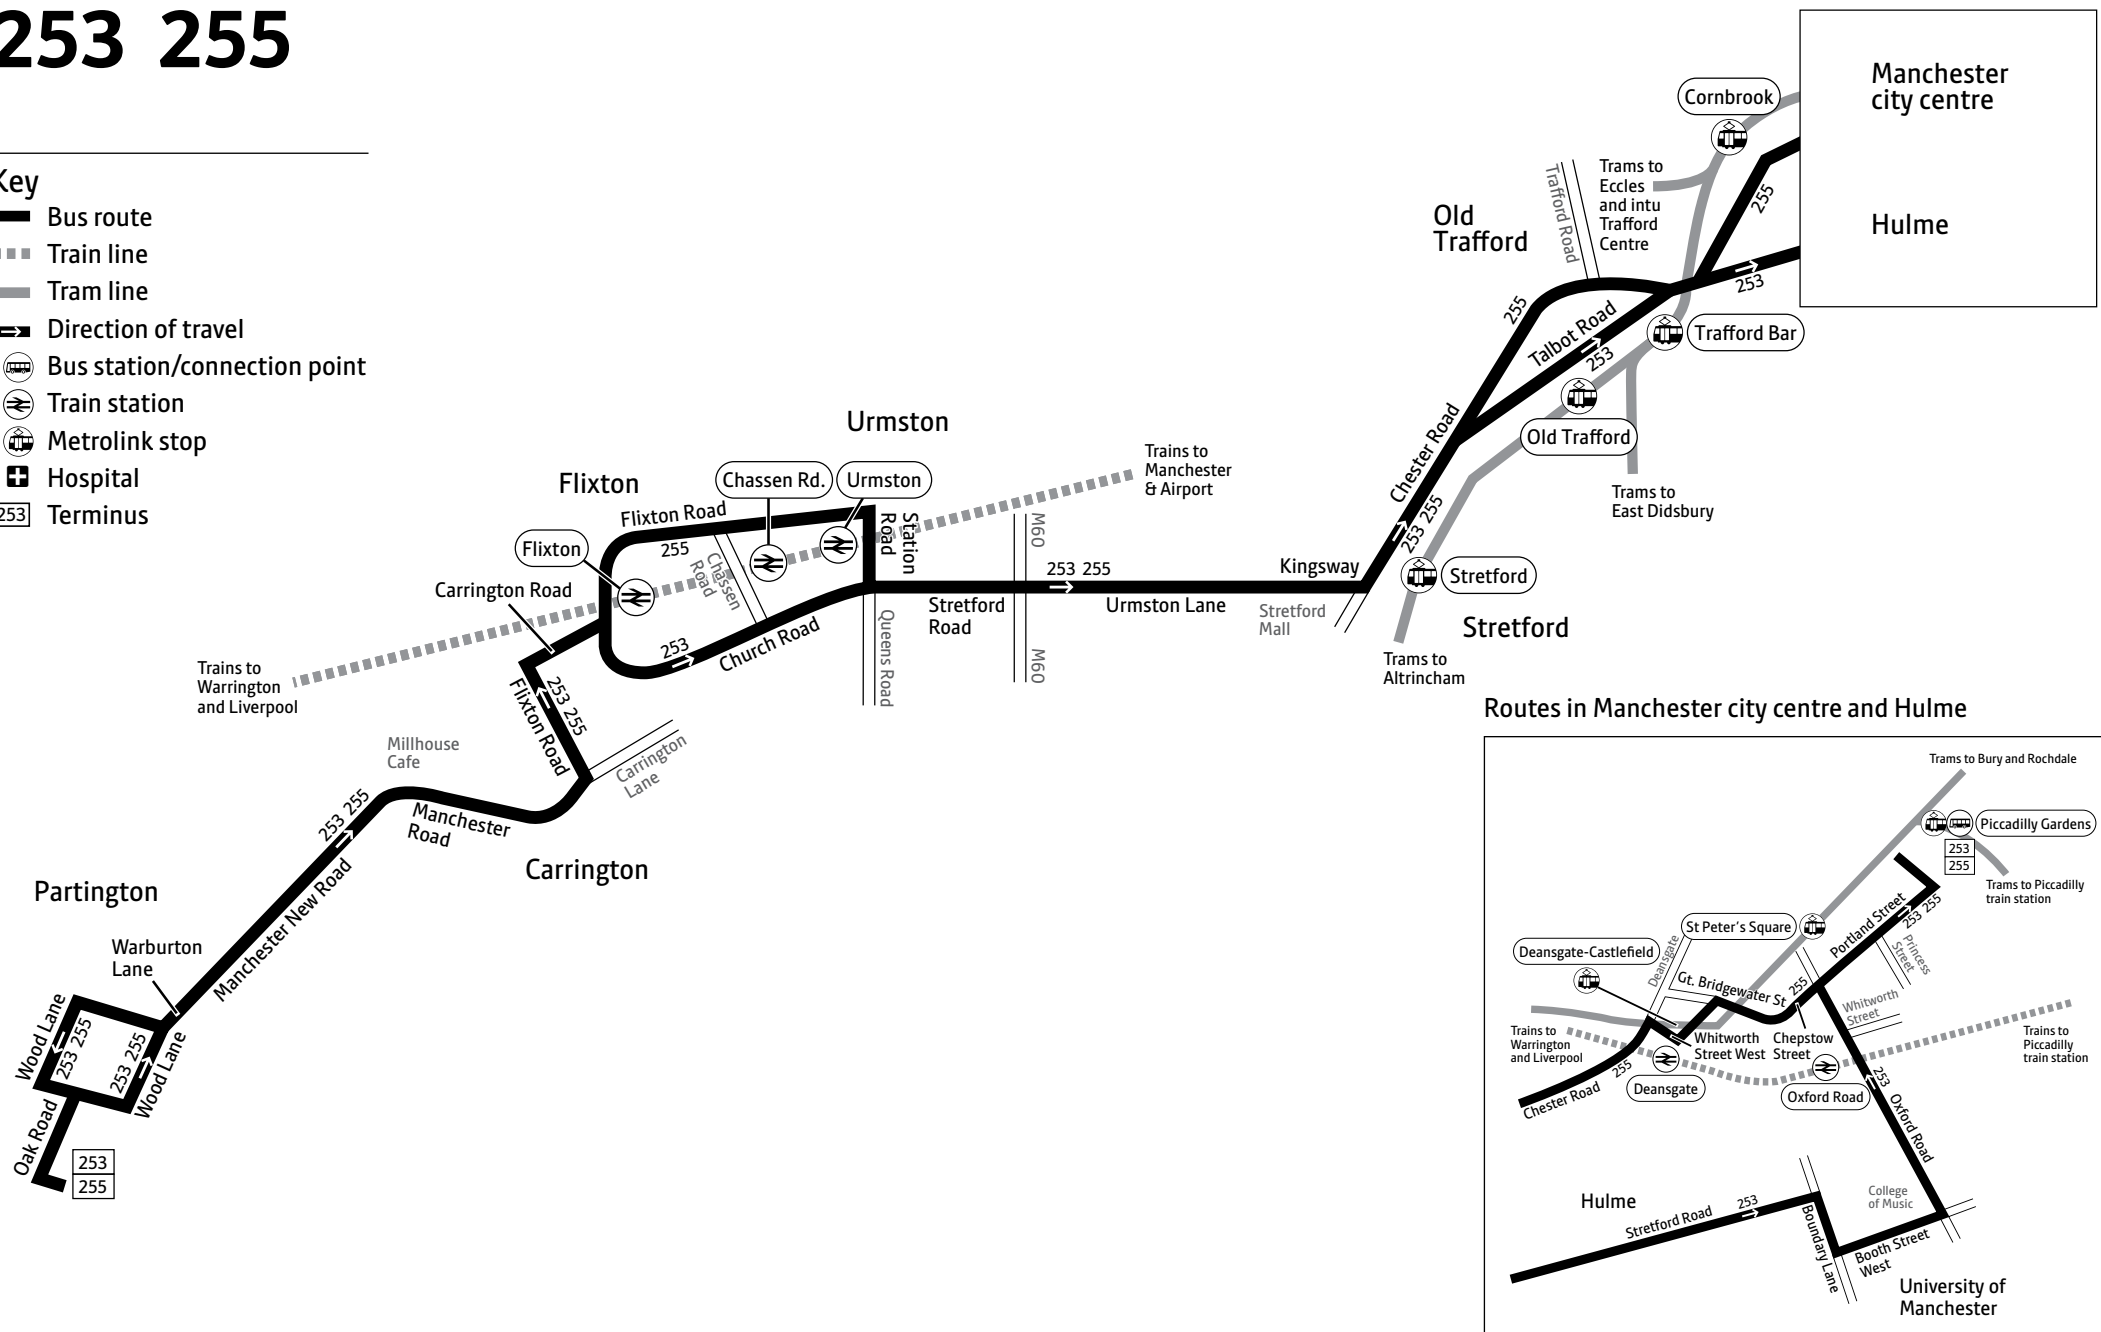

253 255

Key

- Bus route
- Train line
- Tram line
- Direction of travel
- Bus station/connection point
- Train station
- Metrolink stop
- Hospital
- Terminus

Routes in Manchester city centre and Hulme