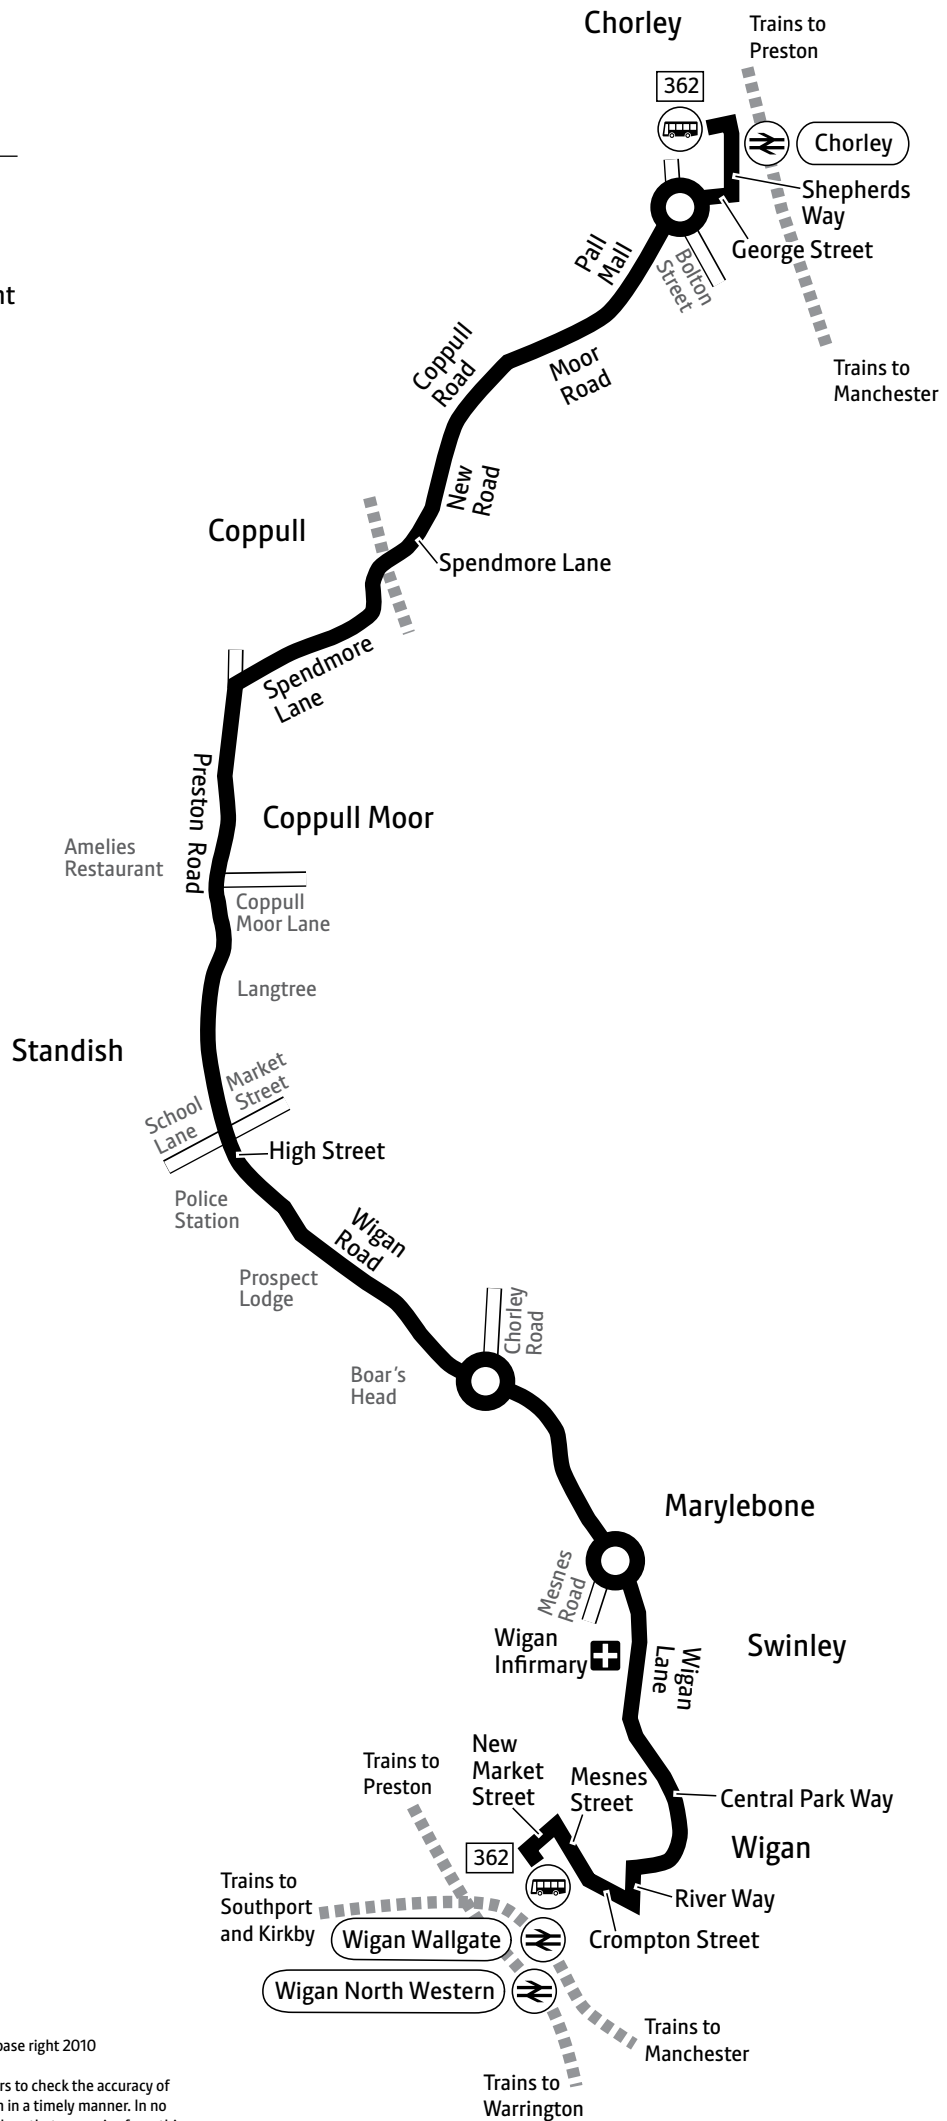

362

Key

- Bus route
- Train line
- Bus station/connection point
- Train station
- Hospital
- Terminus

Contains Ordnance Survey data ©Crown copyright and database right 2010
©0100022610 Transport for Greater Manchester 2021
Transport for Greater Manchester uses reasonable endeavours to check the accuracy of information published and to publish changes to information in a timely manner. In no event will Transport for Greater Manchester be liable for any loss that may arise from this information being inaccurate.