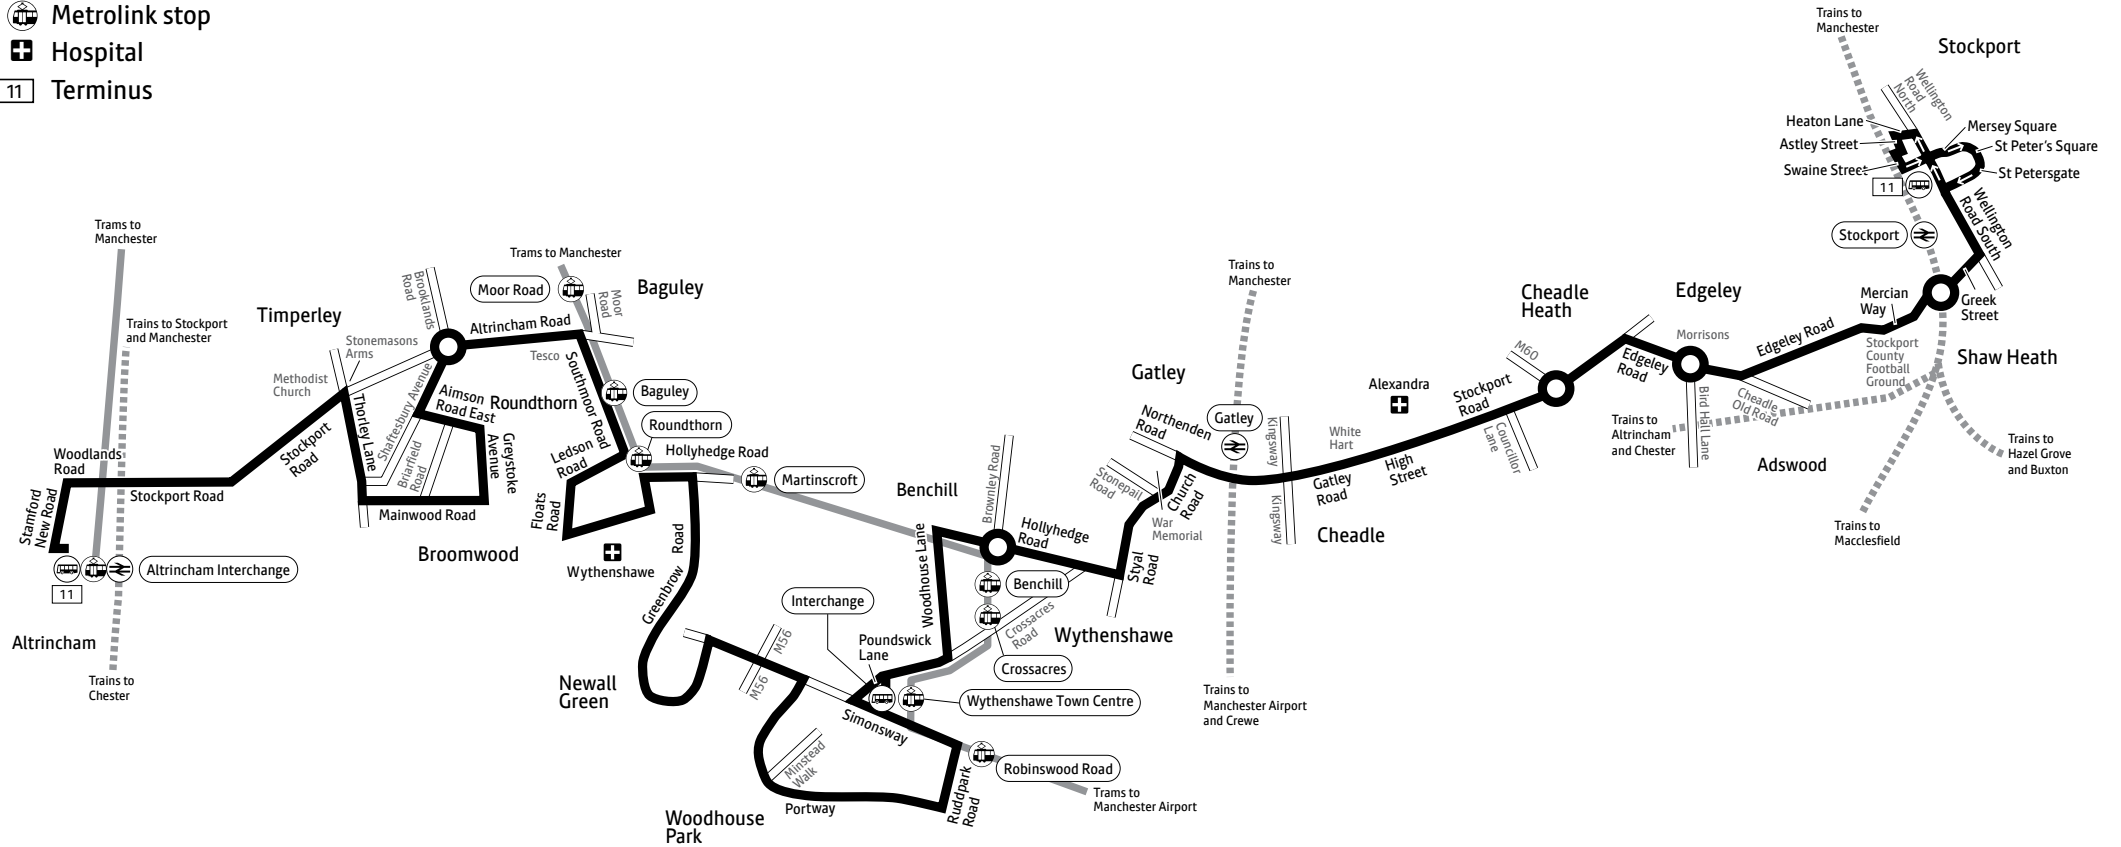

Key

- Bus route
- Train line
- Tram line
- Direction of travel
- Bus station/interchange
- Train station
- Metrolink stop
- Hospital
- Terminus