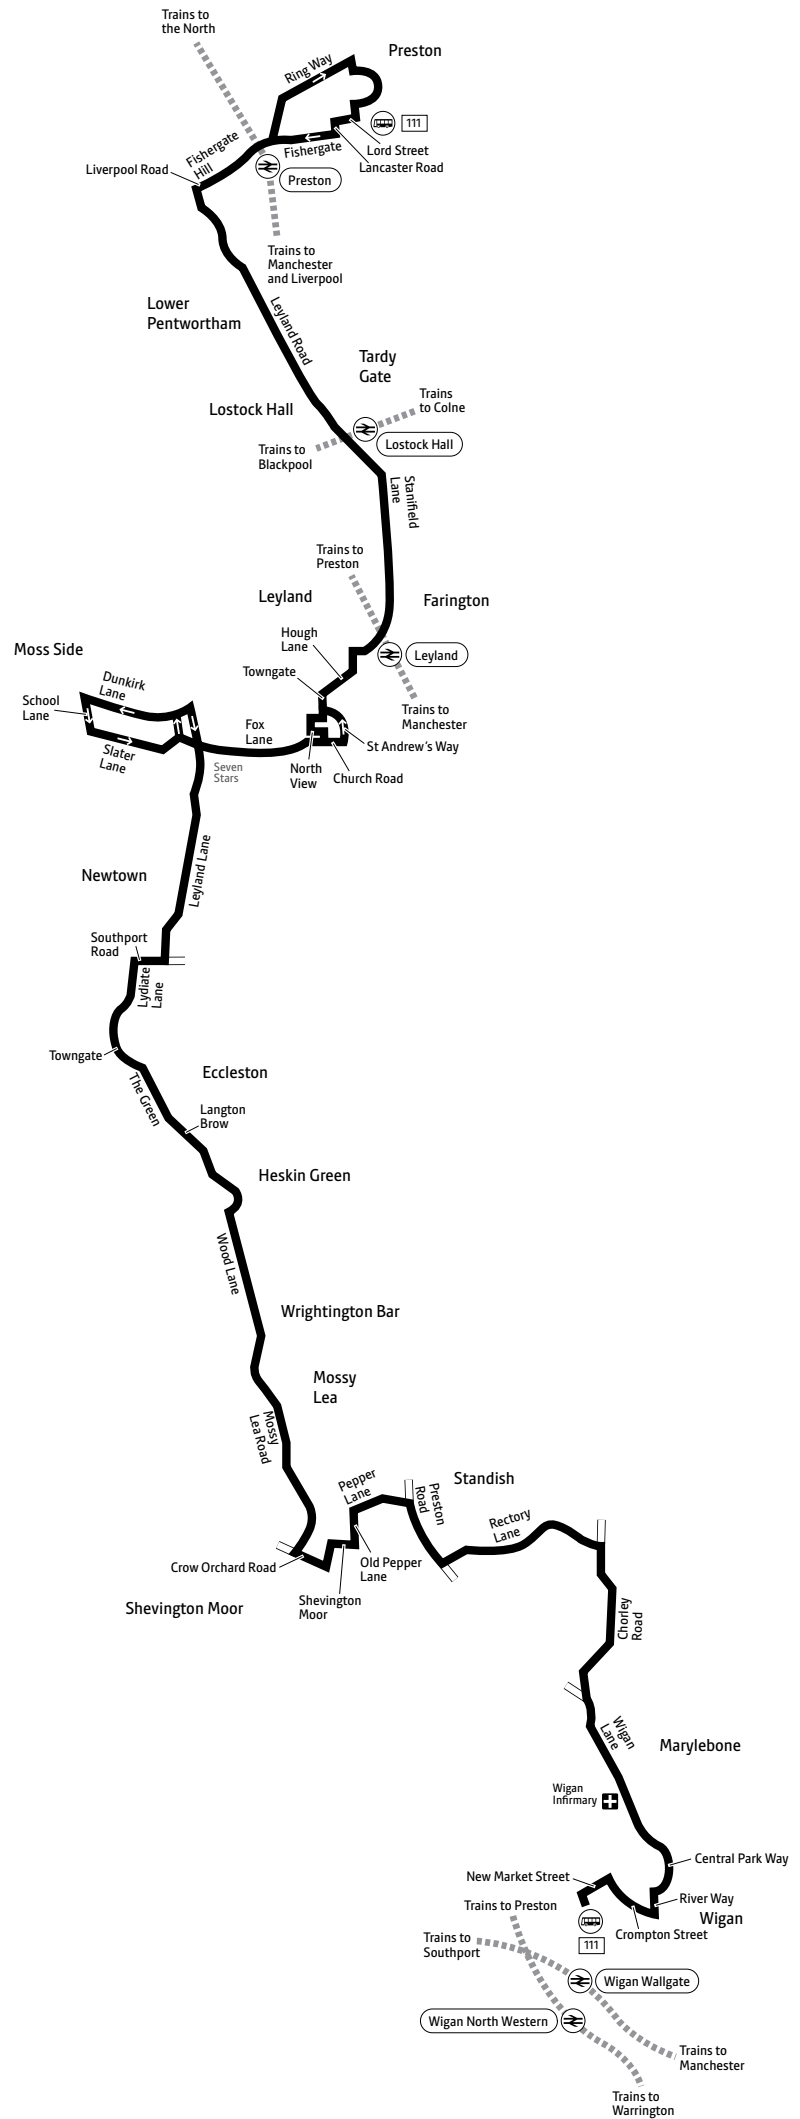

Key

- Bus route
- Train line
- Direction of travel
- Bus station/connection point
- Train station
- Hospital
- Terminus