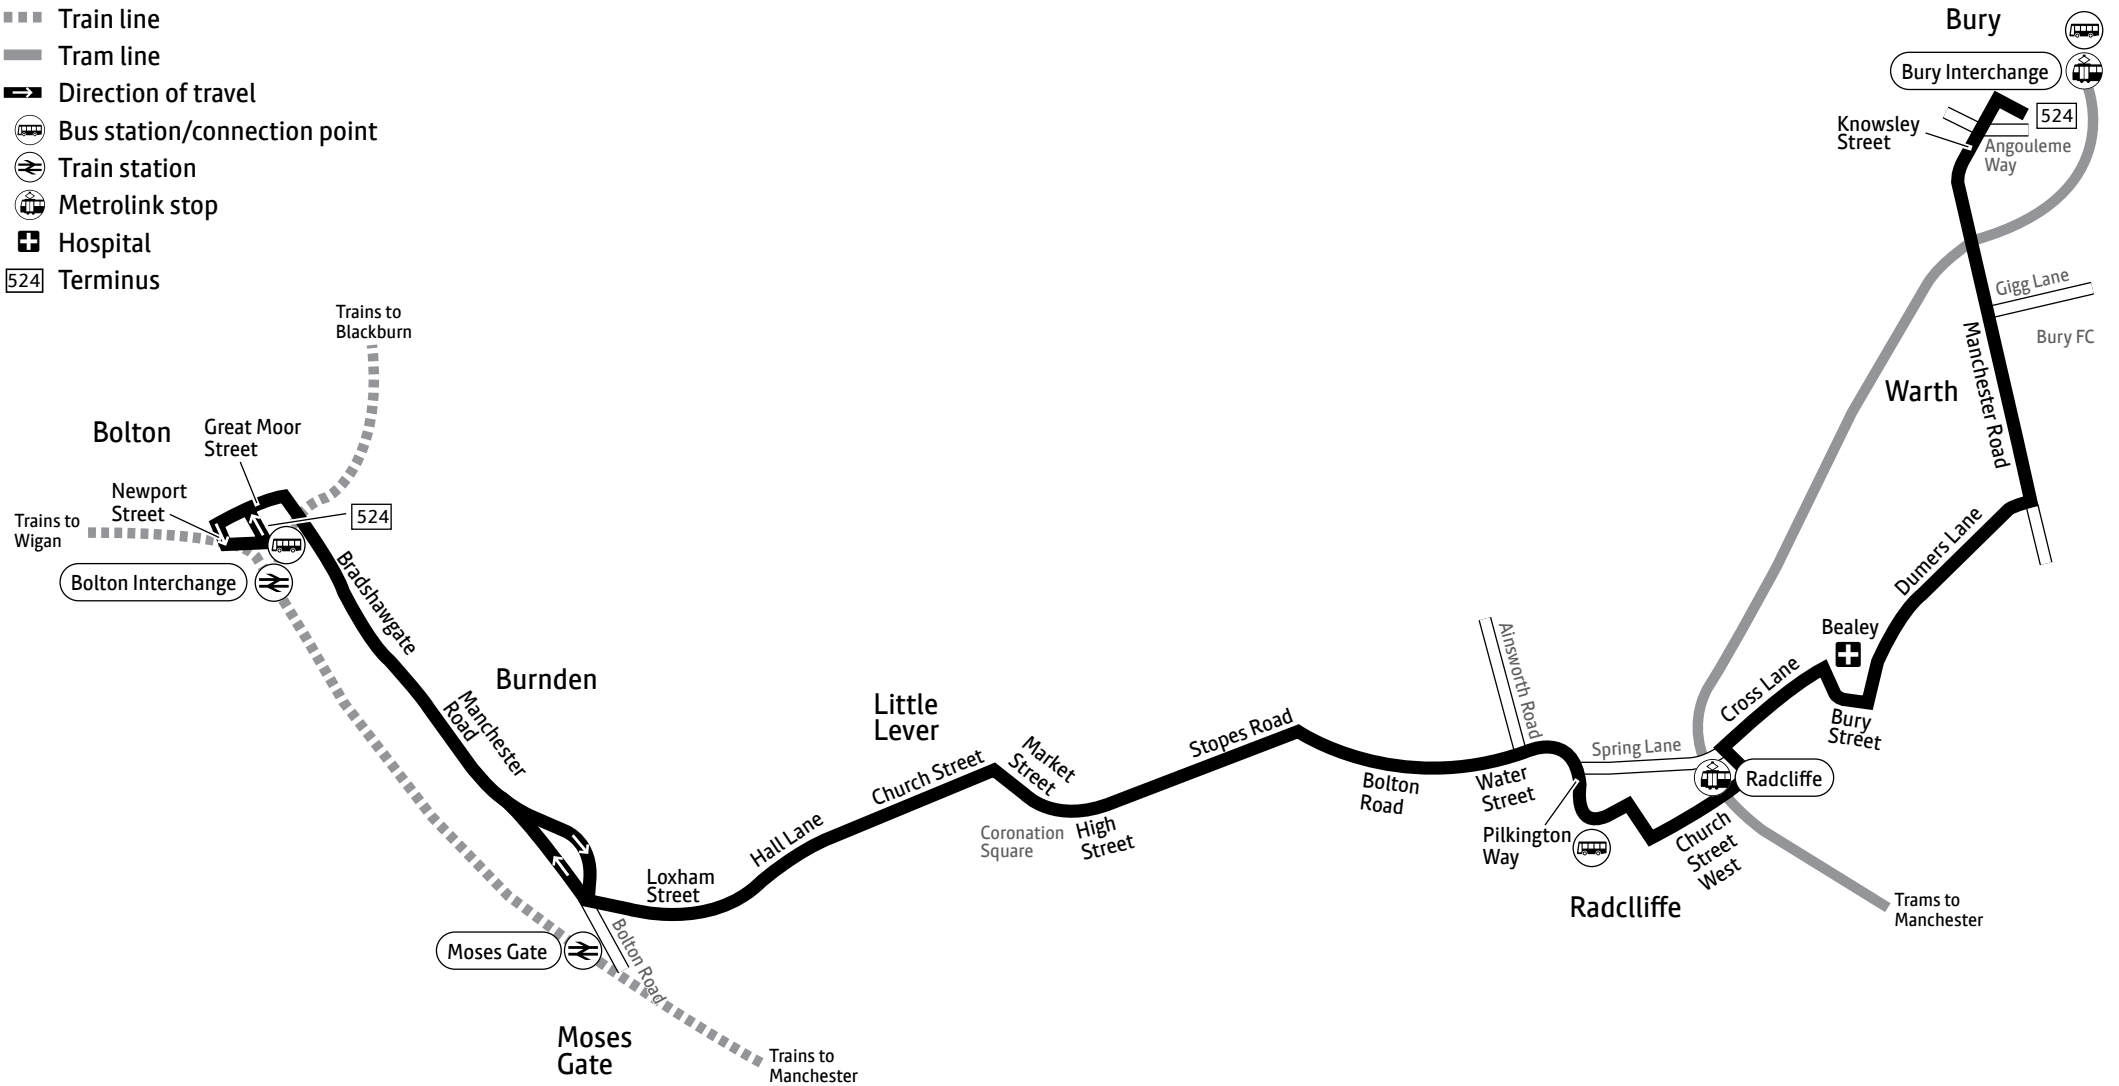

524

Key

- Bus route
- - - Train line
- Tram line
- ➔ Direction of travel
- 🚌 Bus station/connection point
- 🚆 Train station
- 🏠 Metrolink stop
- 🏥 Hospital
- 524 Terminus

Contains Ordnance Survey data ©Crown copyright and database right 2010
©0100022610 Transport for Greater Manchester 2024
Transport for Greater Manchester uses reasonable endeavours to check the accuracy of information published and to publish changes to information in a timely manner. In no event will Transport for Greater Manchester be liable for any loss that may arise from this information being inaccurate.