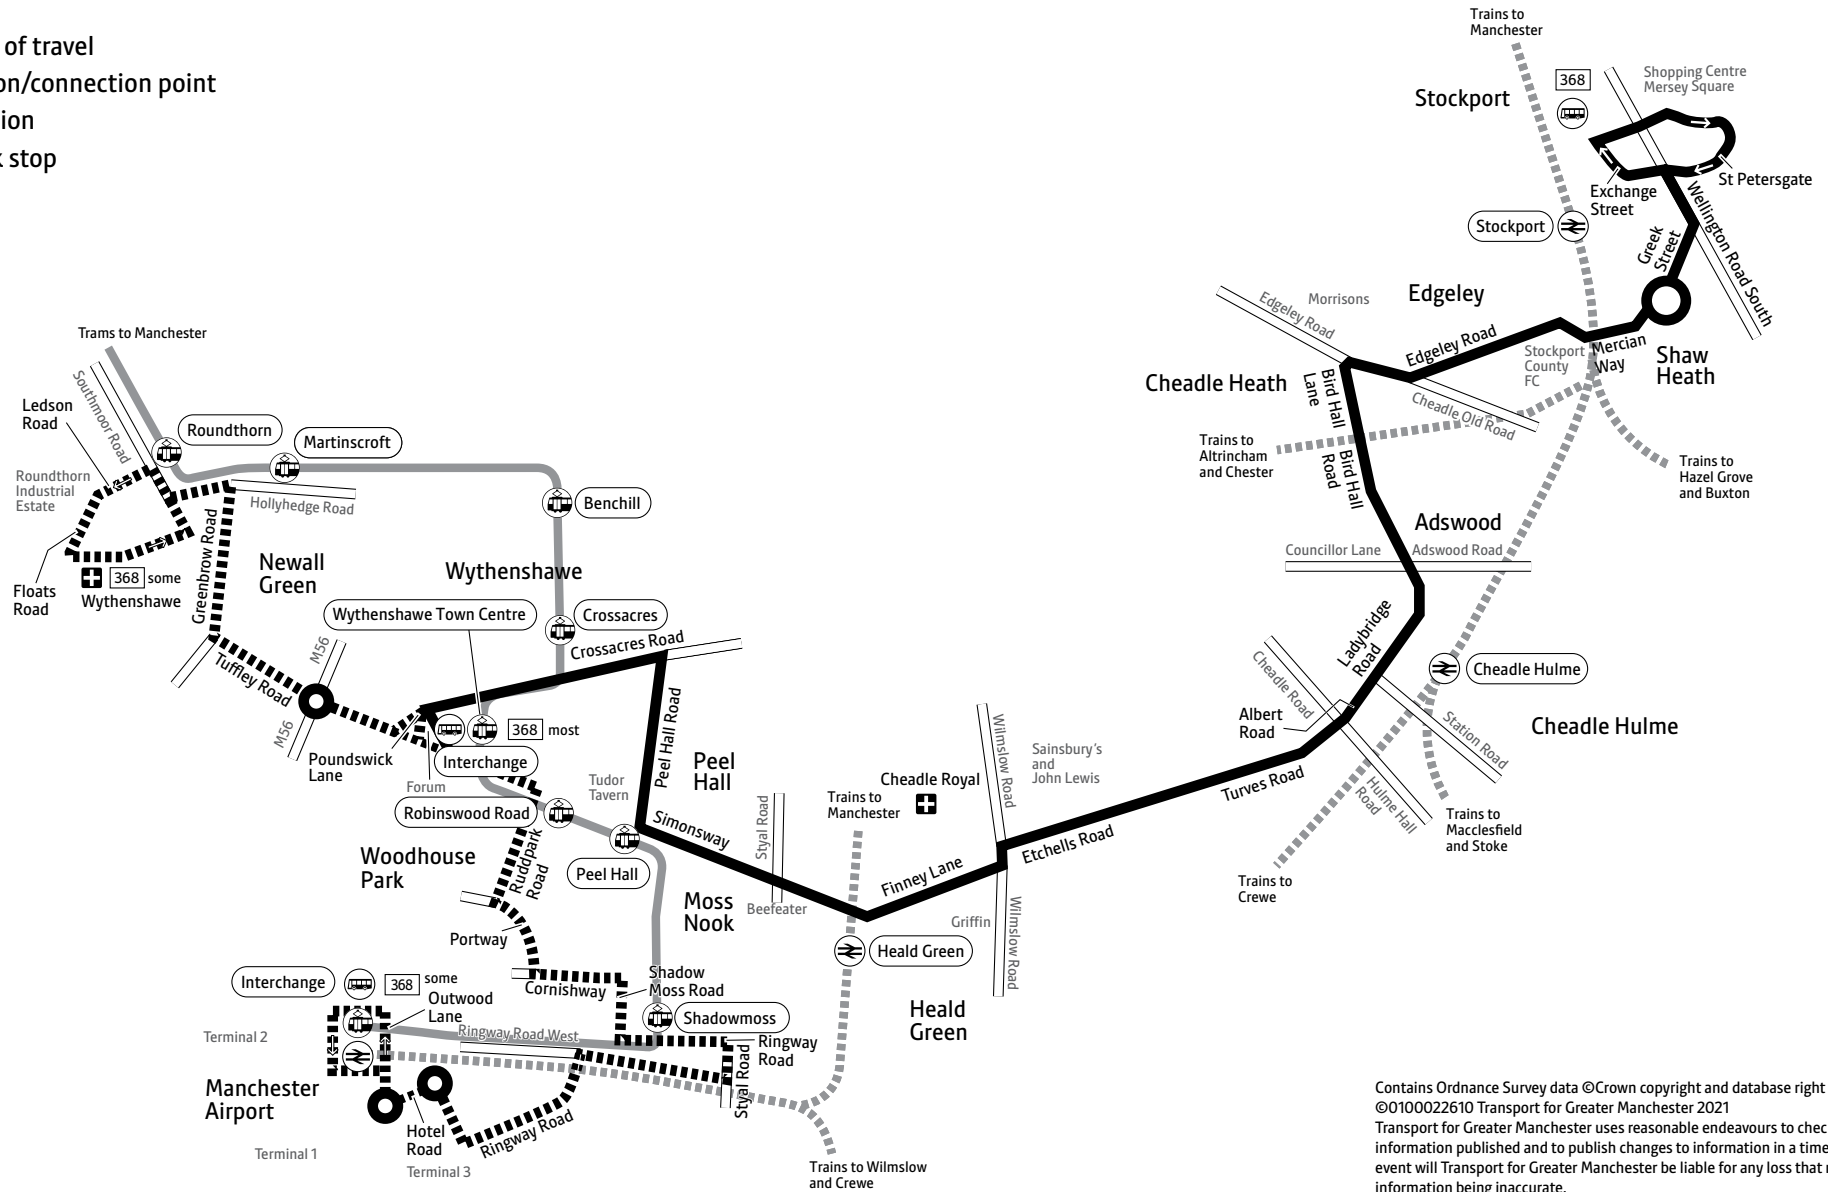

Continues after route plan

368

Key

-  Bus route
-  Some early morning/early evening journeys
-  Train line
-  Tram line
-  Direction of travel
-  Bus station/connection point
-  Train station
-  Metrolink stop
-  Hospital
-  Terminus