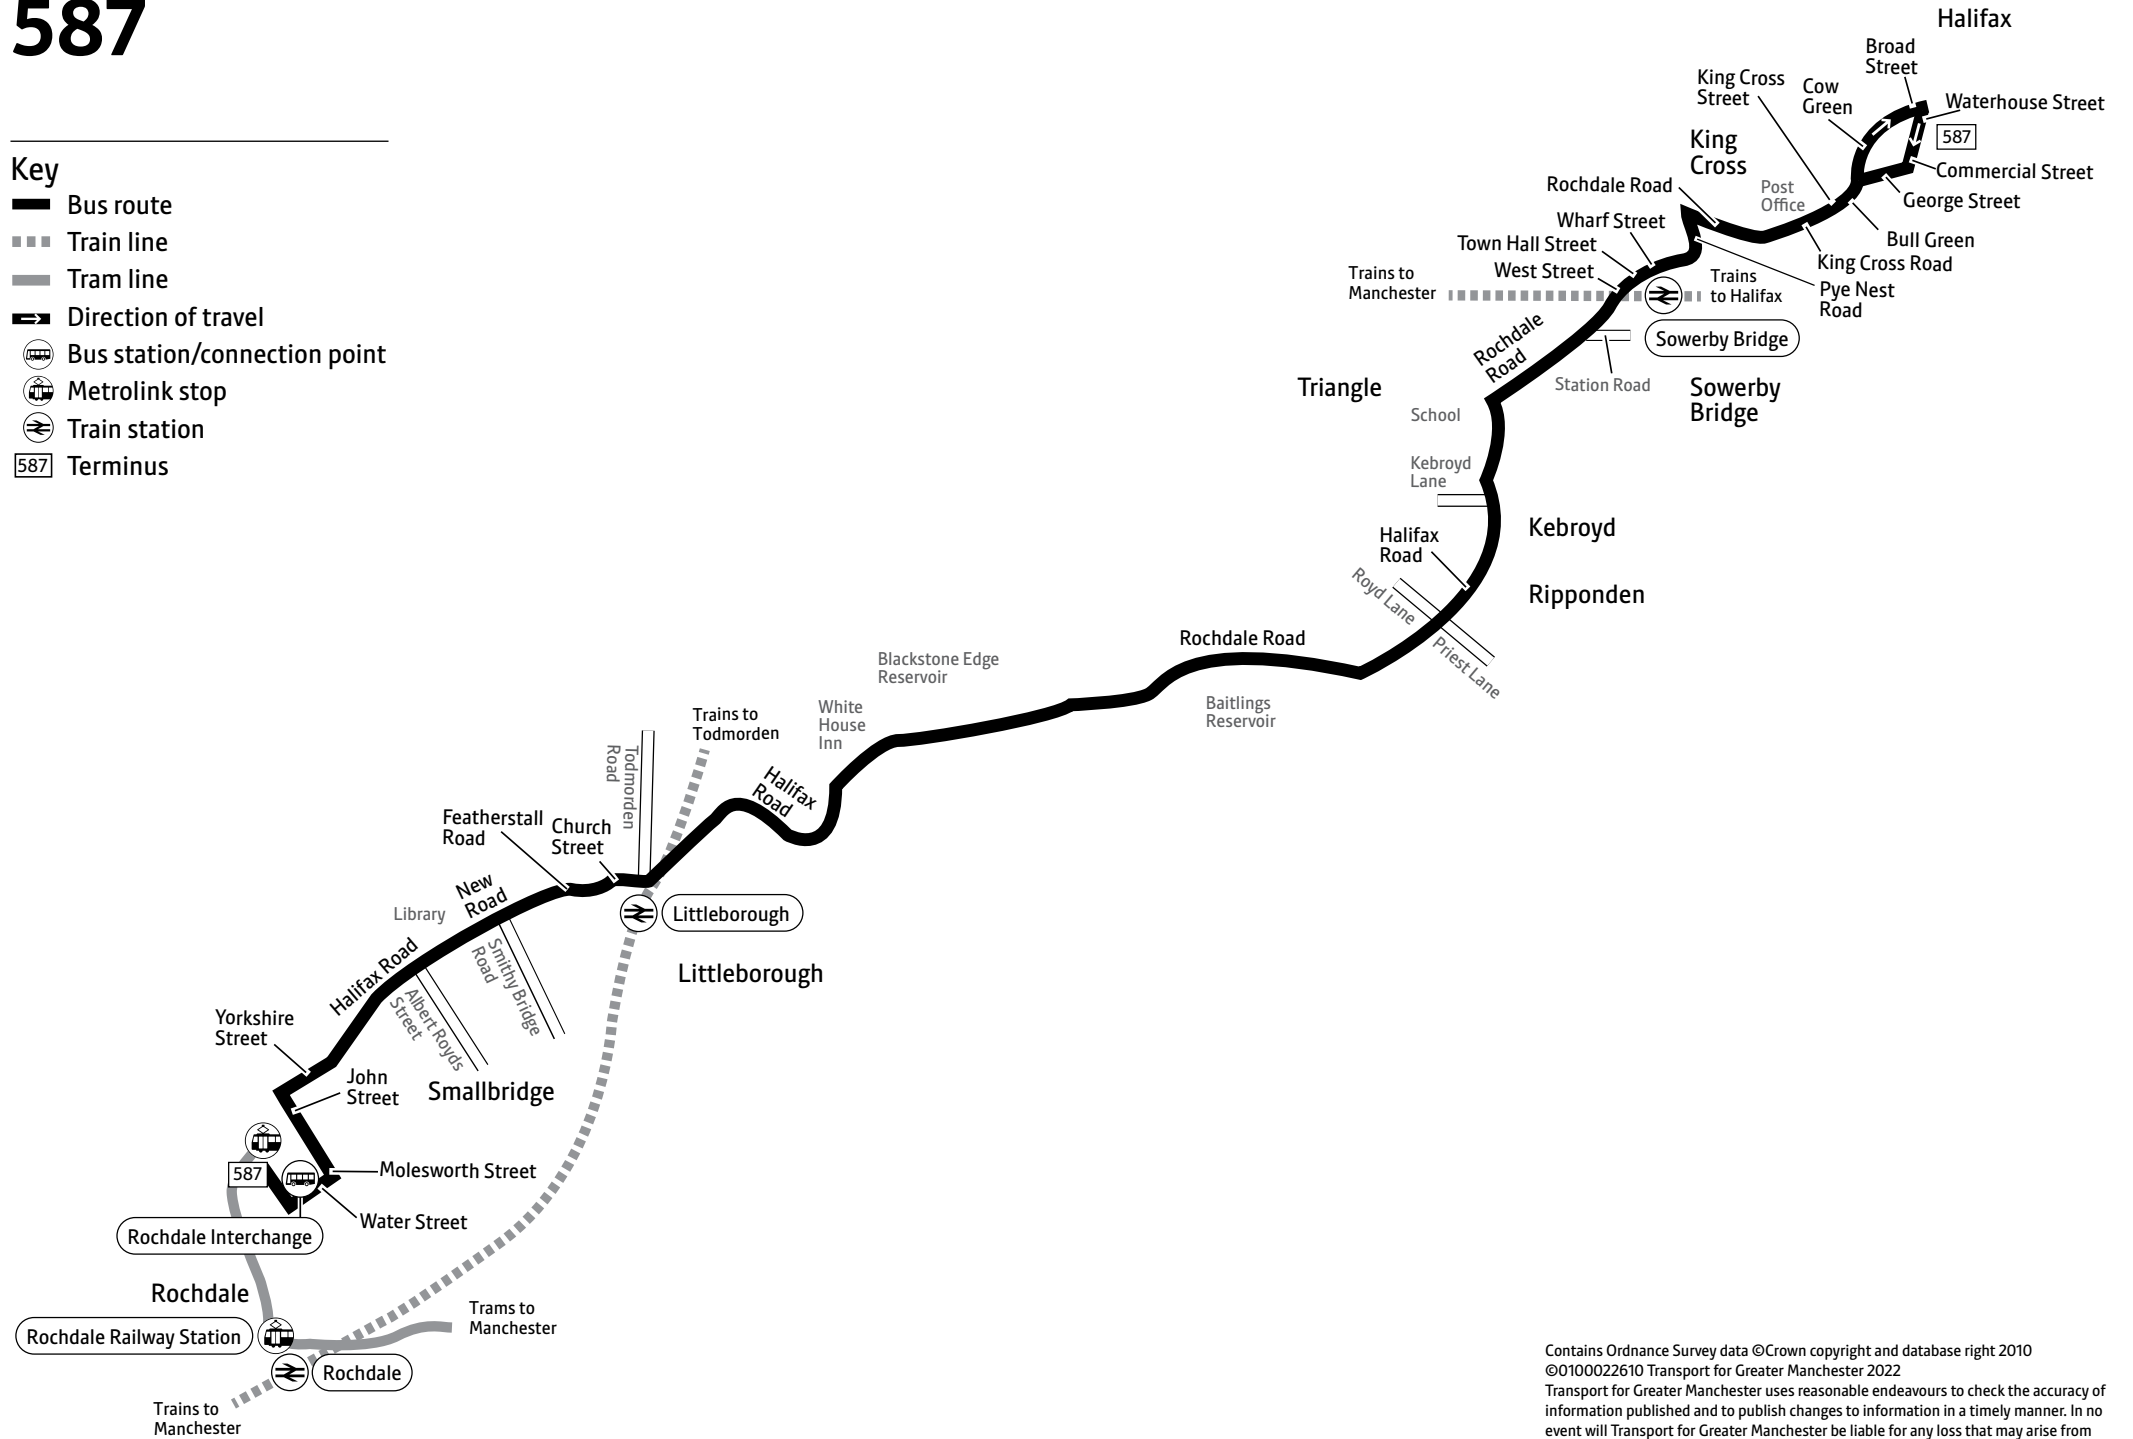

587

Key

- Bus route
- Train line
- Tram line
- Direction of travel
- Bus station/connection point
- Metrolink stop
- Train station
- Terminus

Contains Ordnance Survey data ©Crown copyright and database right 2010
©0100022610 Transport for Greater Manchester 2022
Transport for Greater Manchester uses reasonable endeavours to check the accuracy of information published and to publish changes to information in a timely manner. In no event will Transport for Greater Manchester be liable for any loss that may arise from this information being inaccurate.