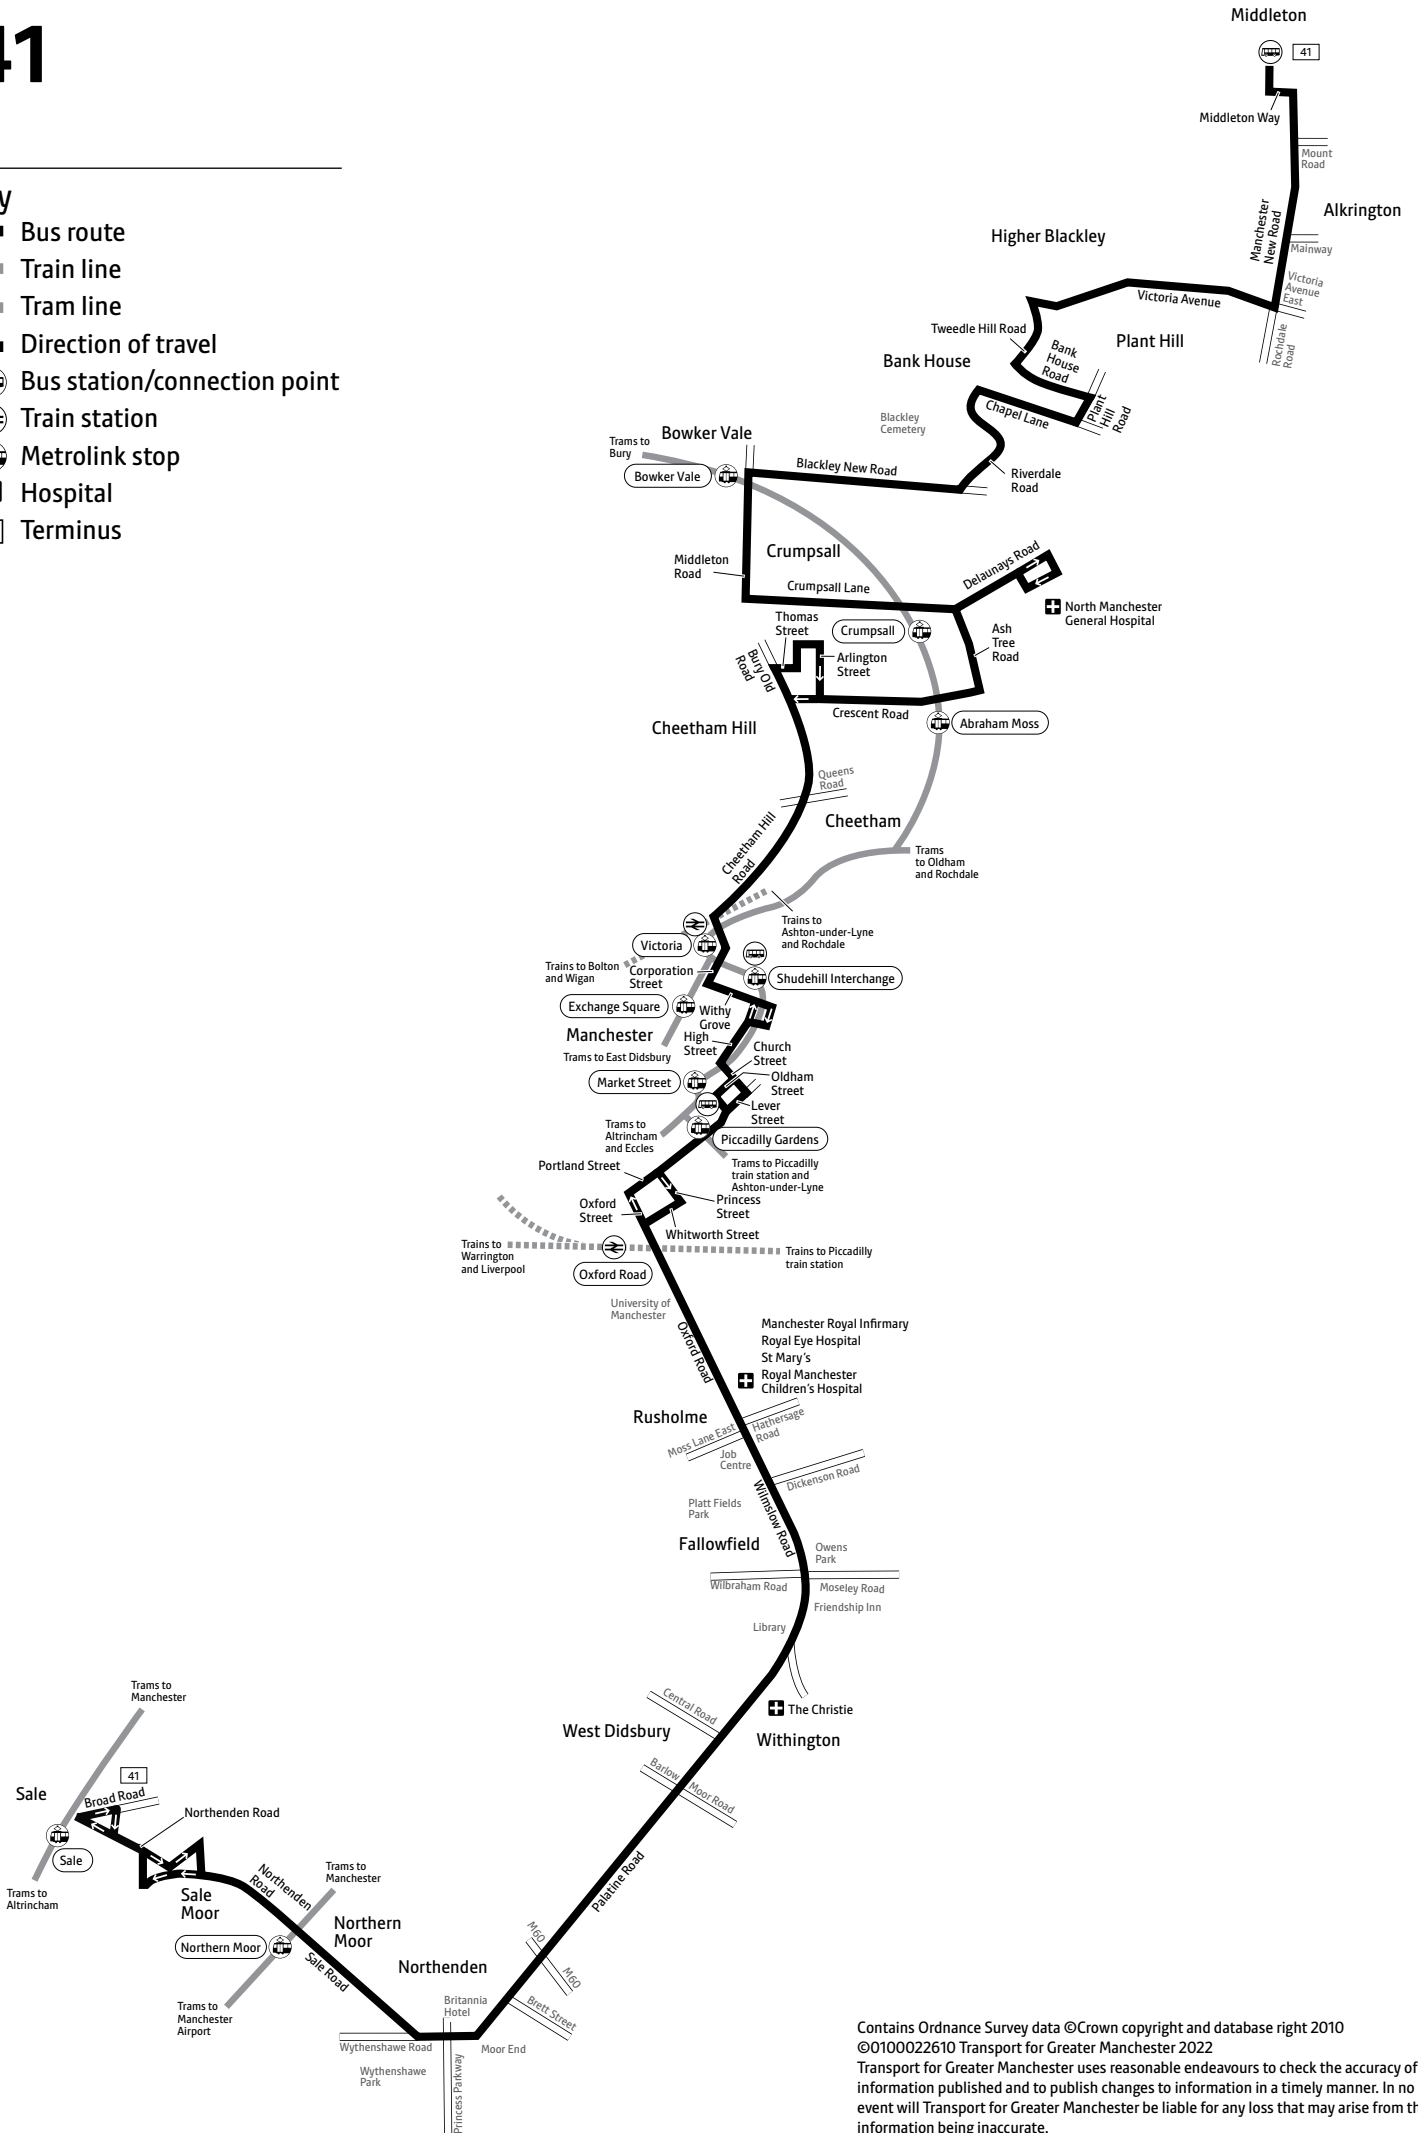

Key

- Bus route
- Train line
- Tram line
- Direction of travel
- Bus station/connection point
- Train station
- Metrolink stop
- Hospital
- Terminus

Contains Ordnance Survey data ©Crown copyright and database right 2010
©0100022610 Transport for Greater Manchester 2022
Transport for Greater Manchester uses reasonable endeavours to check the accuracy of information published and to publish changes to information in a timely manner. In no event will Transport for Greater Manchester be liable for any loss that may arise from this information being inaccurate.