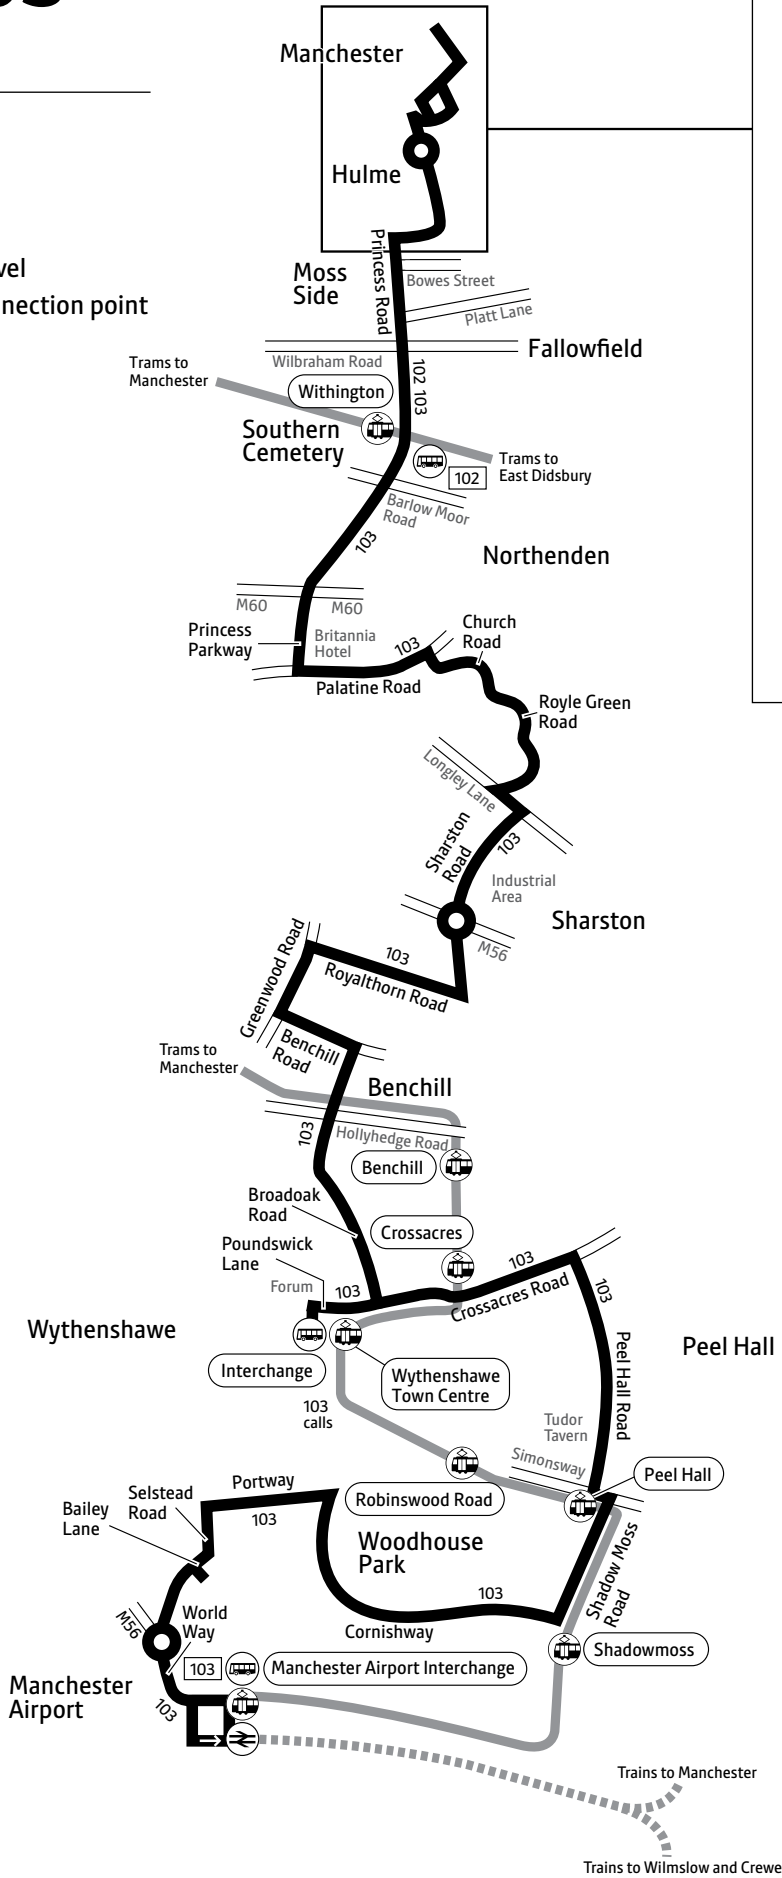

102 103

Key

- Bus route
- Train line
- Tram line
- Direction of travel
- Bus station/connection point
- Train station
- Metrolink stop
- Hospital
- Terminus