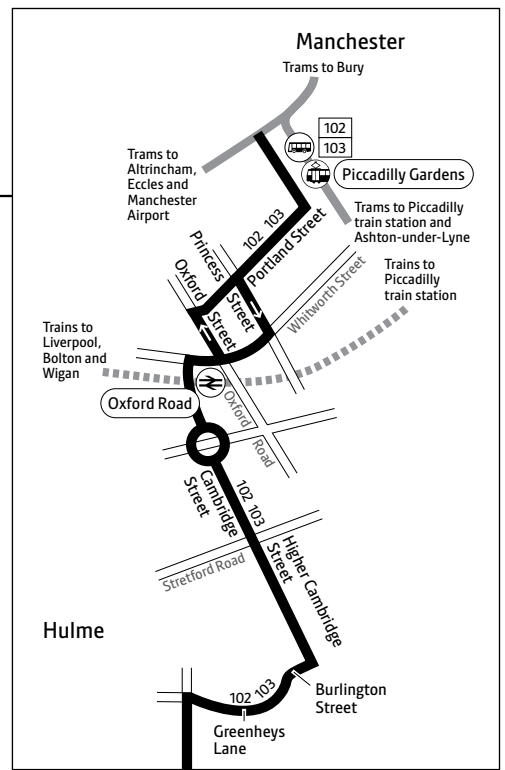

Summer times: between mid July and early September, some timetables will be different. Check www.tfgm.com for details

102 103

Key

-  Bus route
-  Train line
-  Tram line
-  Direction of travel
-  Bus station/connection point
-  Train station
-  Metrolink stop
-  Hospital
-  Terminus