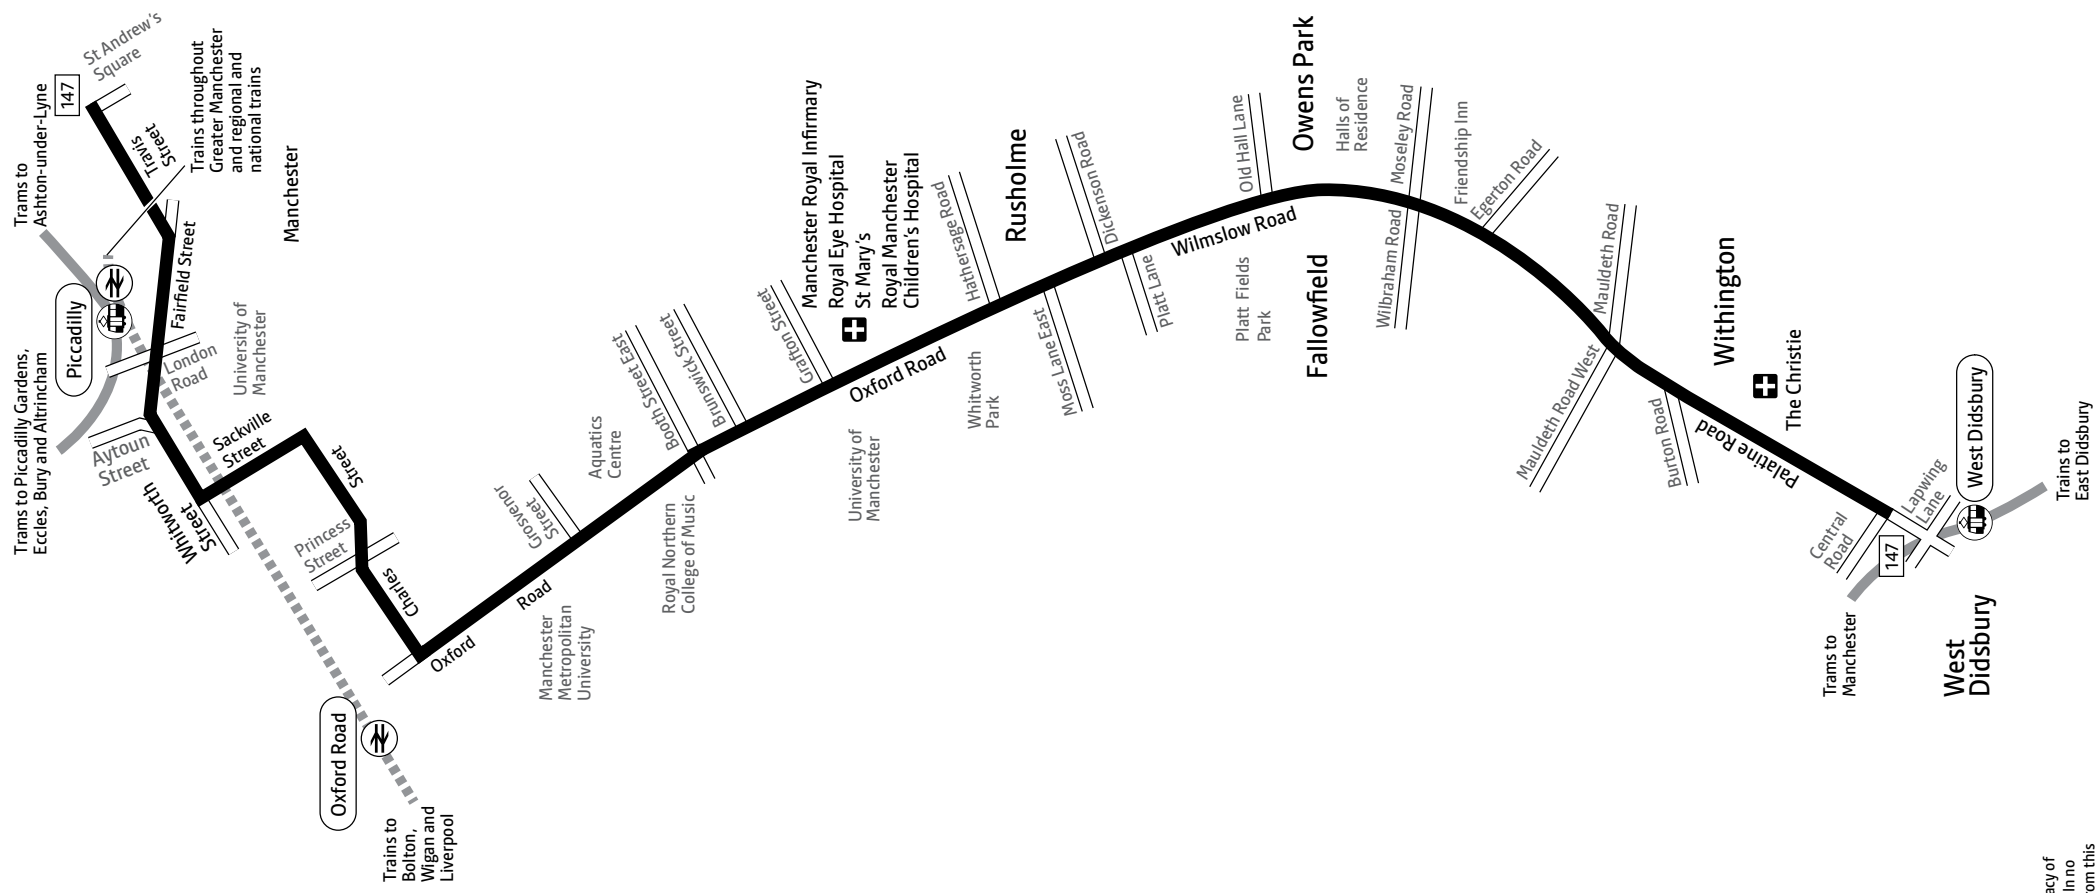

Sunday Closed

Public hols 10am to 1.45pm and 2.30pm to 5.30pm

147

Key

-  Bus route
-  Train line
-  Tram line
-  Direction of travel
-  Bus station/connection point
-  Train station
-  Metrolink stop
-  Hospital
-  Terminus

West Didsbury — Manchester Royal Infirmary — Piccadilly Train Station

147

Mondays to Fridays

West Didsbury, Central Road					0655	0705	0715	0725	0735	0745	0755	0805	and at frequent	1505	1515	1525	1530
Rusholme, Platt Lane					0707	0717	0727	0737	0748	0759	0809	0820	intervals of	1517	1528	1538	1543
Manchester Royal Infirmary	0553	0613	0633	0653	0714	0724	0734	0745	0756	0807	0817	0828	not more than	1524	1535	1546	1551
Piccadilly Station, Fairfield Street	0602	0622	0642	0702	0722	0732	0743	0755	0806	0817	0827	0838	10 minutes	1534	1545	1556	1601
Travis Street	0604	0624	0644	0704	0725	0736	0748	0800	0811	0822	0832	0843	until	1538	1549	1601	1606

Piccadilly Train Station — Manchester Royal Infirmary — West Didsbury

147

Mondays to Fridays

Travis Street	0535	0555	0615	0635	0650	and at frequent	0750	0800	and at frequent	1440	1450	1500	1510	1520	1530
Piccadilly Station, Fairfield Street	0538	0558	0618	0638	0653	intervals of	0753	0803	intervals of	1443	1453	1503	1513	1523	1533
Manchester Royal Infirmary	0548	0608	0628	0648	0706	not more than	0806	0816	not more than	1456	1506	1517	1527	1537	1547
Rusholme, Platt Lane					0712	10 minutes	0812	0823	10 minutes	1503	1513	1524	1535	1545	1555
West Didsbury, Central Road					0723	until	0823	0834	until	1514	1525	1537	1549	1559	1609

Travis Street	1540	and at frequent	1930
Piccadilly Station, Fairfield Street	1543	intervals of	1933
Manchester Royal Infirmary	1557	not more than	1946
Rusholme, Platt Lane	1605	10 minutes	1953
West Didsbury, Central Road	1619	until	2005