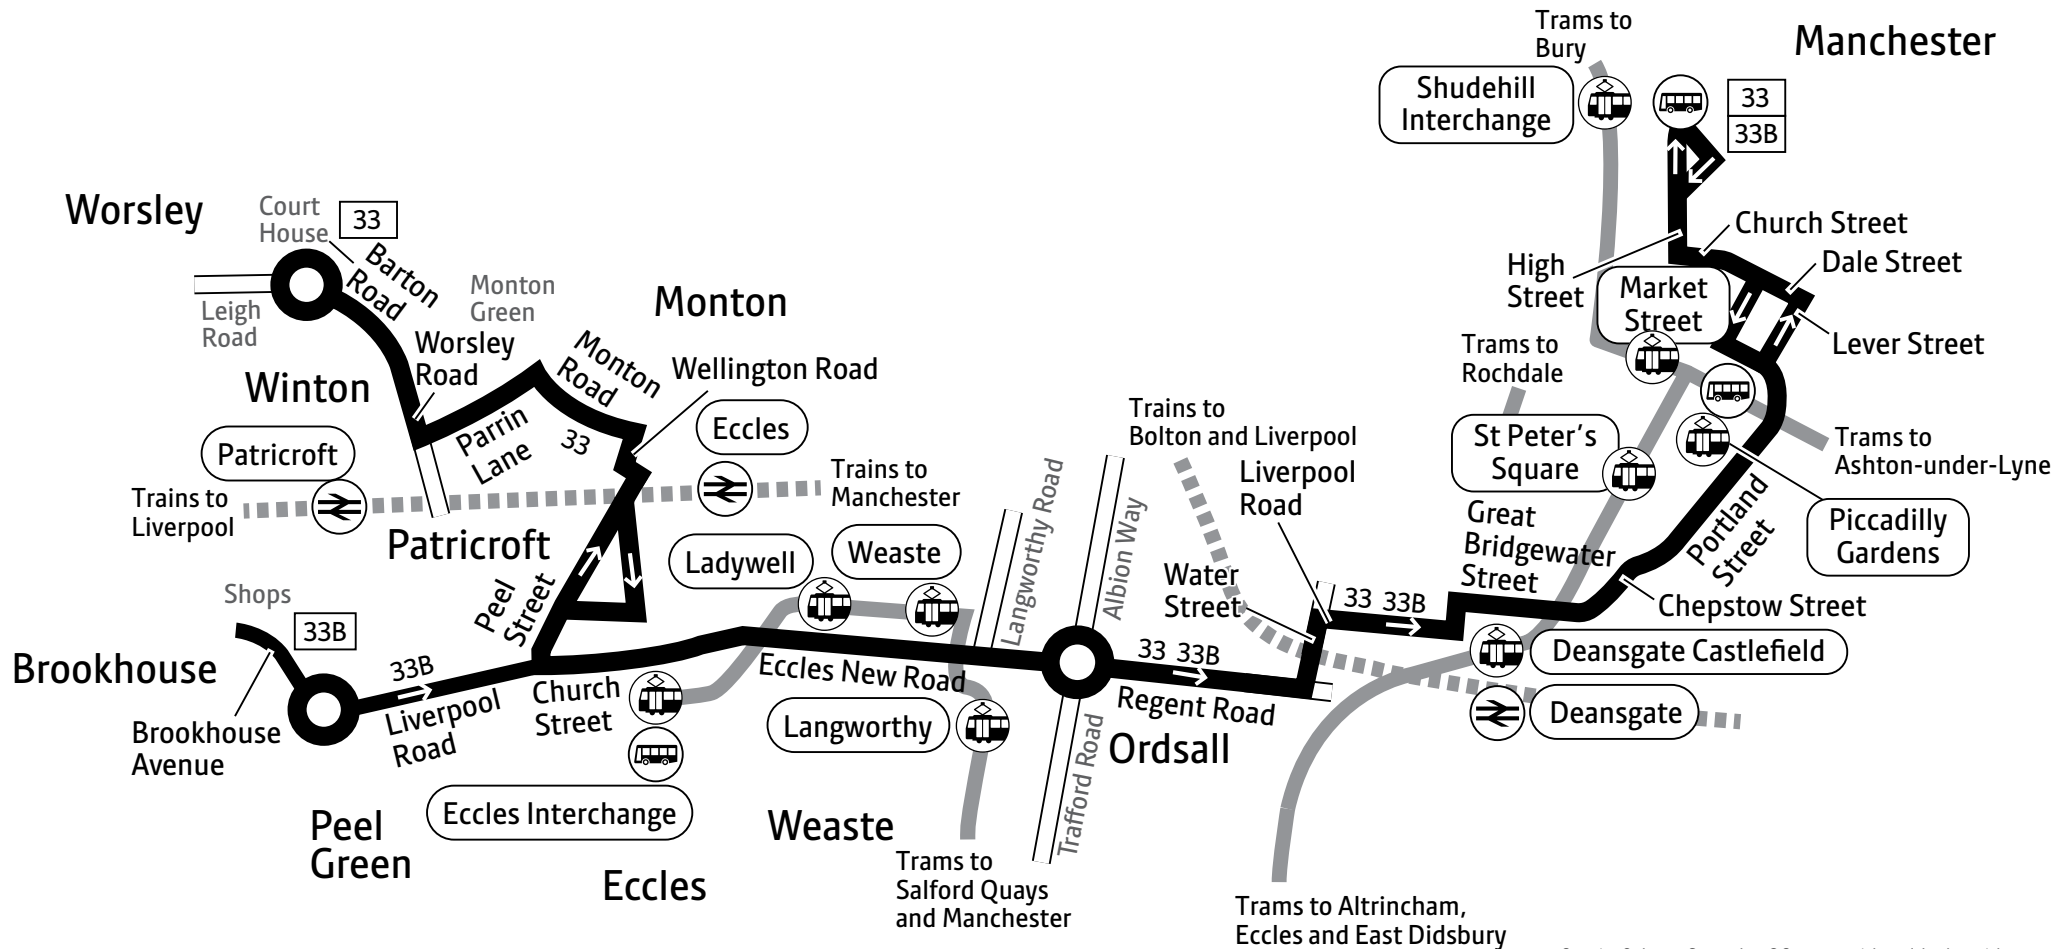

 – Journey provided with the financial support of Transport for Greater Manchester

 – All bus 33 and 33B journeys are run using easy access buses. See inside front cover of this leaflet for details

Summer times: between mid July and early September, some timetables will be different. Check www.tfgm.com for details

33 33B

Key

- Bus route
- Train line
- Tram line
- Direction of travel
- Bus station/connection point
- Train station
- Metrolink stop
- Terminus

Contains Ordnance Survey data ©Crown copyright and database right 2010 ©0100022610 Transport for Greater Manchester 2021
 Transport for Greater Manchester uses reasonable endeavours to check the accuracy of information published and to publish changes to information in a timely manner. In no event will Transport for Greater Manchester be liable for any loss that may arise from this information being inaccurate.

	🕒	🕒
Manchester, Shudehill Interchange	2200	2300
Manchester, Piccadilly Gardens	2206	2306
Weaste, Langworthy Road	2219	2319
Eccles, Interchange	2228	2328
Worsley, Court House		2340

Bus 33B does not run from Manchester

♿ – All bus 33 and 33B journeys are run using easy access buses. See inside front cover of this leaflet for details