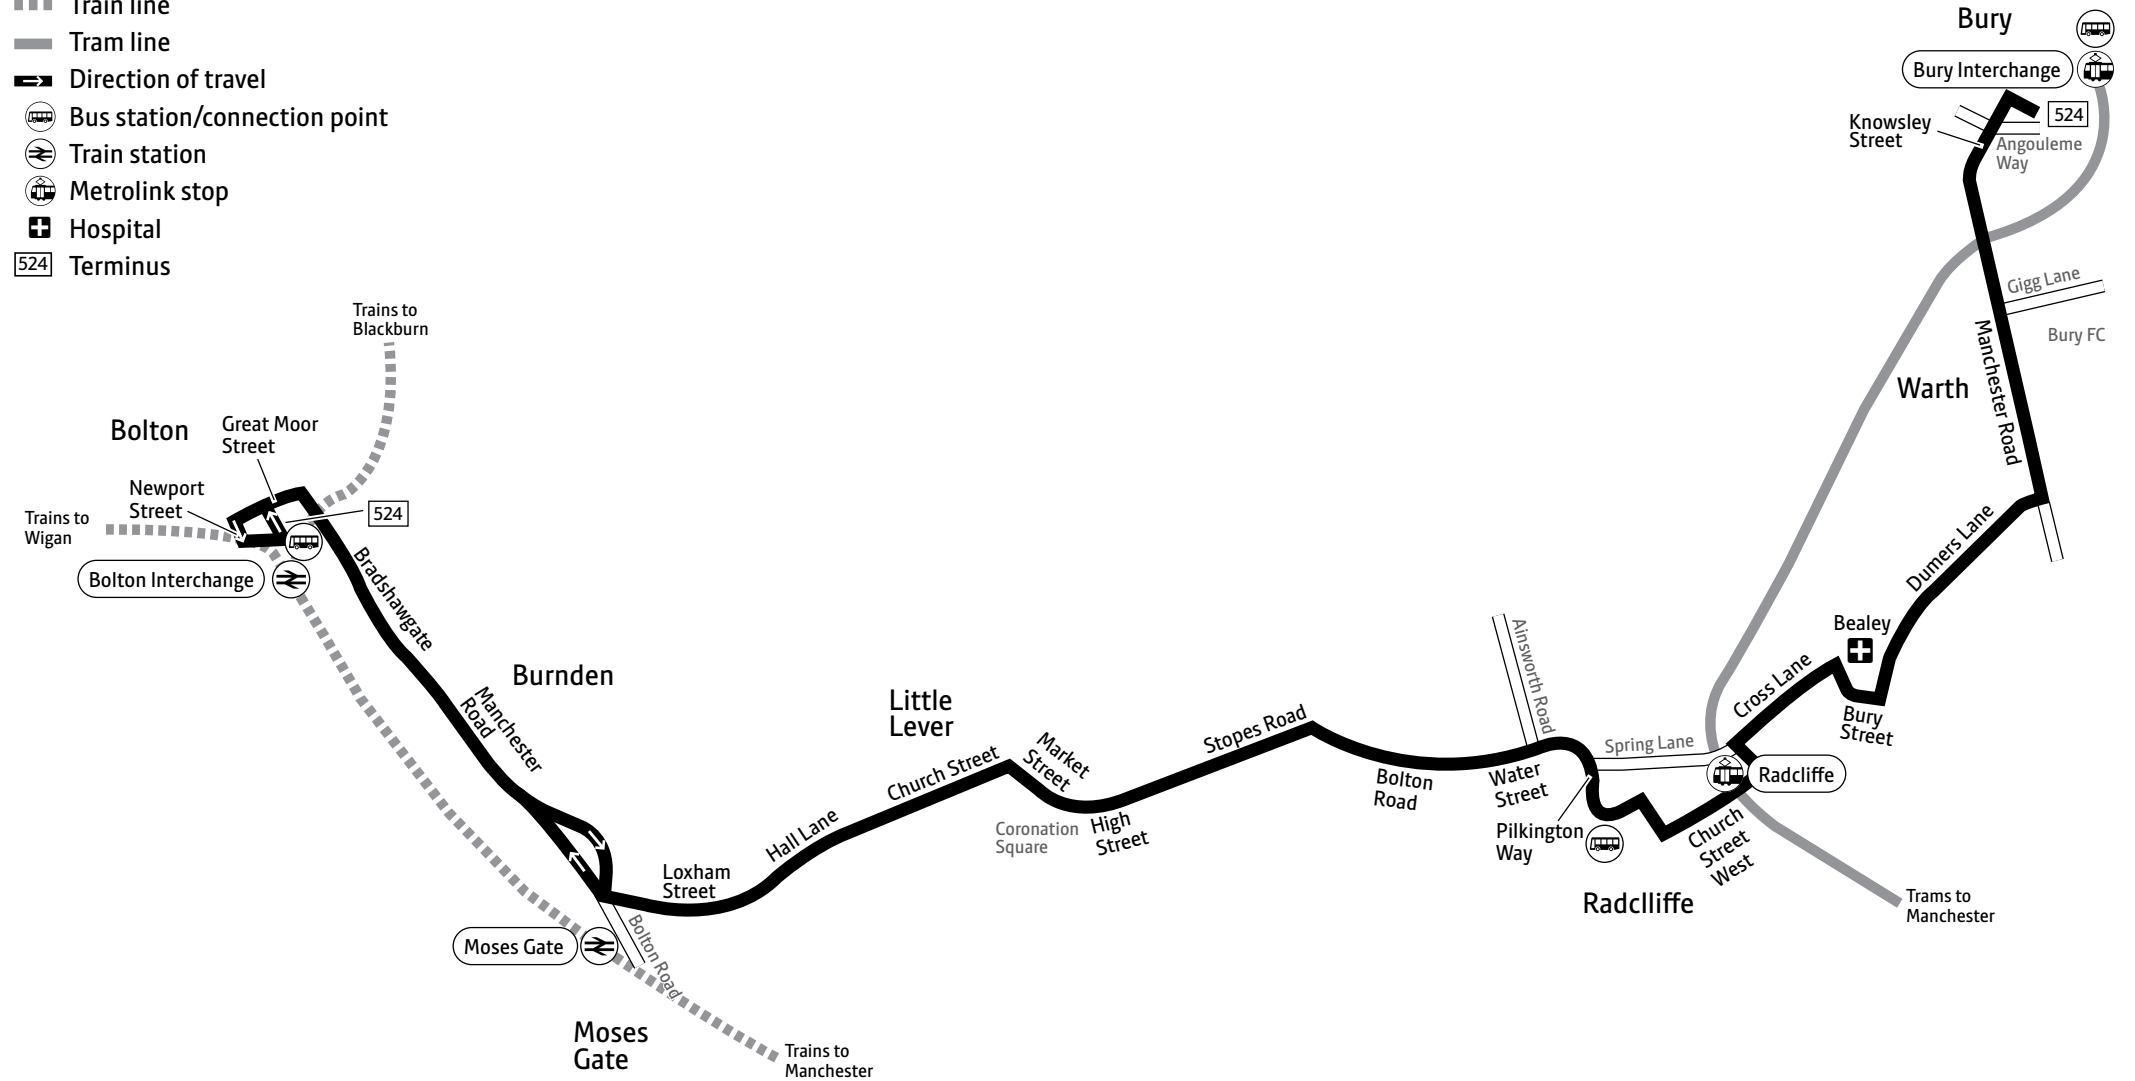

Key

-  Bus route
-  Train line
-  Tram line
-  Direction of travel
-  Bus station/connection point
-  Train station
-  Metrolink stop
-  Hospital
-  Terminus

Contains Ordnance Survey data ©Crown copyright and database right 2010
 ©0100022610 Transport for Greater Manchester 2022
 Transport for Greater Manchester uses reasonable endeavours to check the accuracy of information published and to publish changes to information in a timely manner. In no event will Transport for Greater Manchester be liable for any loss that may arise from this information being inaccurate.

Mondays to Fridays

Bury, Interchange	0445	0515	0545	0605	0625	0640	0655	0709	0724	and	1448	1500	1512	1524	and	1700	1712
Radcliffe, Bus Station	0459	0529	0601	0621	0642	0657	0712	0726	0741	every	1505	1519	1531	1543	every	1719	1731
Little Lever, Coronation Square	0509	0539	0612	0632	0653	0708	0723	0737	0752	12 mins	1516	1530	1542	1556	12 mins	1732	1742
Bolton, Interchange	0521	0551	0627	0647	0708	0723	0738	0752	0807	until	1531	1545	1557	1611	until	1747	1757

Bury, Interchange	1724	1736	1748	1800	1812	1824	1836	1848	1900	1930	2000	2030	2130	2230	2330		
Radcliffe, Bus Station	1743	1753	1805	1817	1829	1841	1852	1904	1914	1944	2014	2044	2144	2244	2344		
Little Lever, Coronation Square	1754	1804	1816	1828	1840	1852	1903	1915	1924	1954	2024	2054	2154	2254	2354		
Bolton, Interchange	1809	1819	1831	1843	1855	1907	1917	1927	1936	2006	2036	2106	2206	2306	0006		

Saturdays

Bolton, Interchange	0545	0615	0645	0715	and	0915	0930	and	1700	1715	1730	1745	1800	1815	1845	1915	1945
Little Lever, Coronation Square	0559	0629	0659	0730	every	0930	0945	every	1715	1729	1744	1759	1814	1829	1859	1929	1959
Radcliffe, Bus Station	0609	0639	0709	0740	15 mins	0940	0956	15 mins	1726	1739	1754	1809	1824	1839	1909	1939	2009
Bury, Interchange	0622	0652	0722	0755	until	0955	1012	until	1742	1754	1807	1822	1837	1852	1922	1950	2020