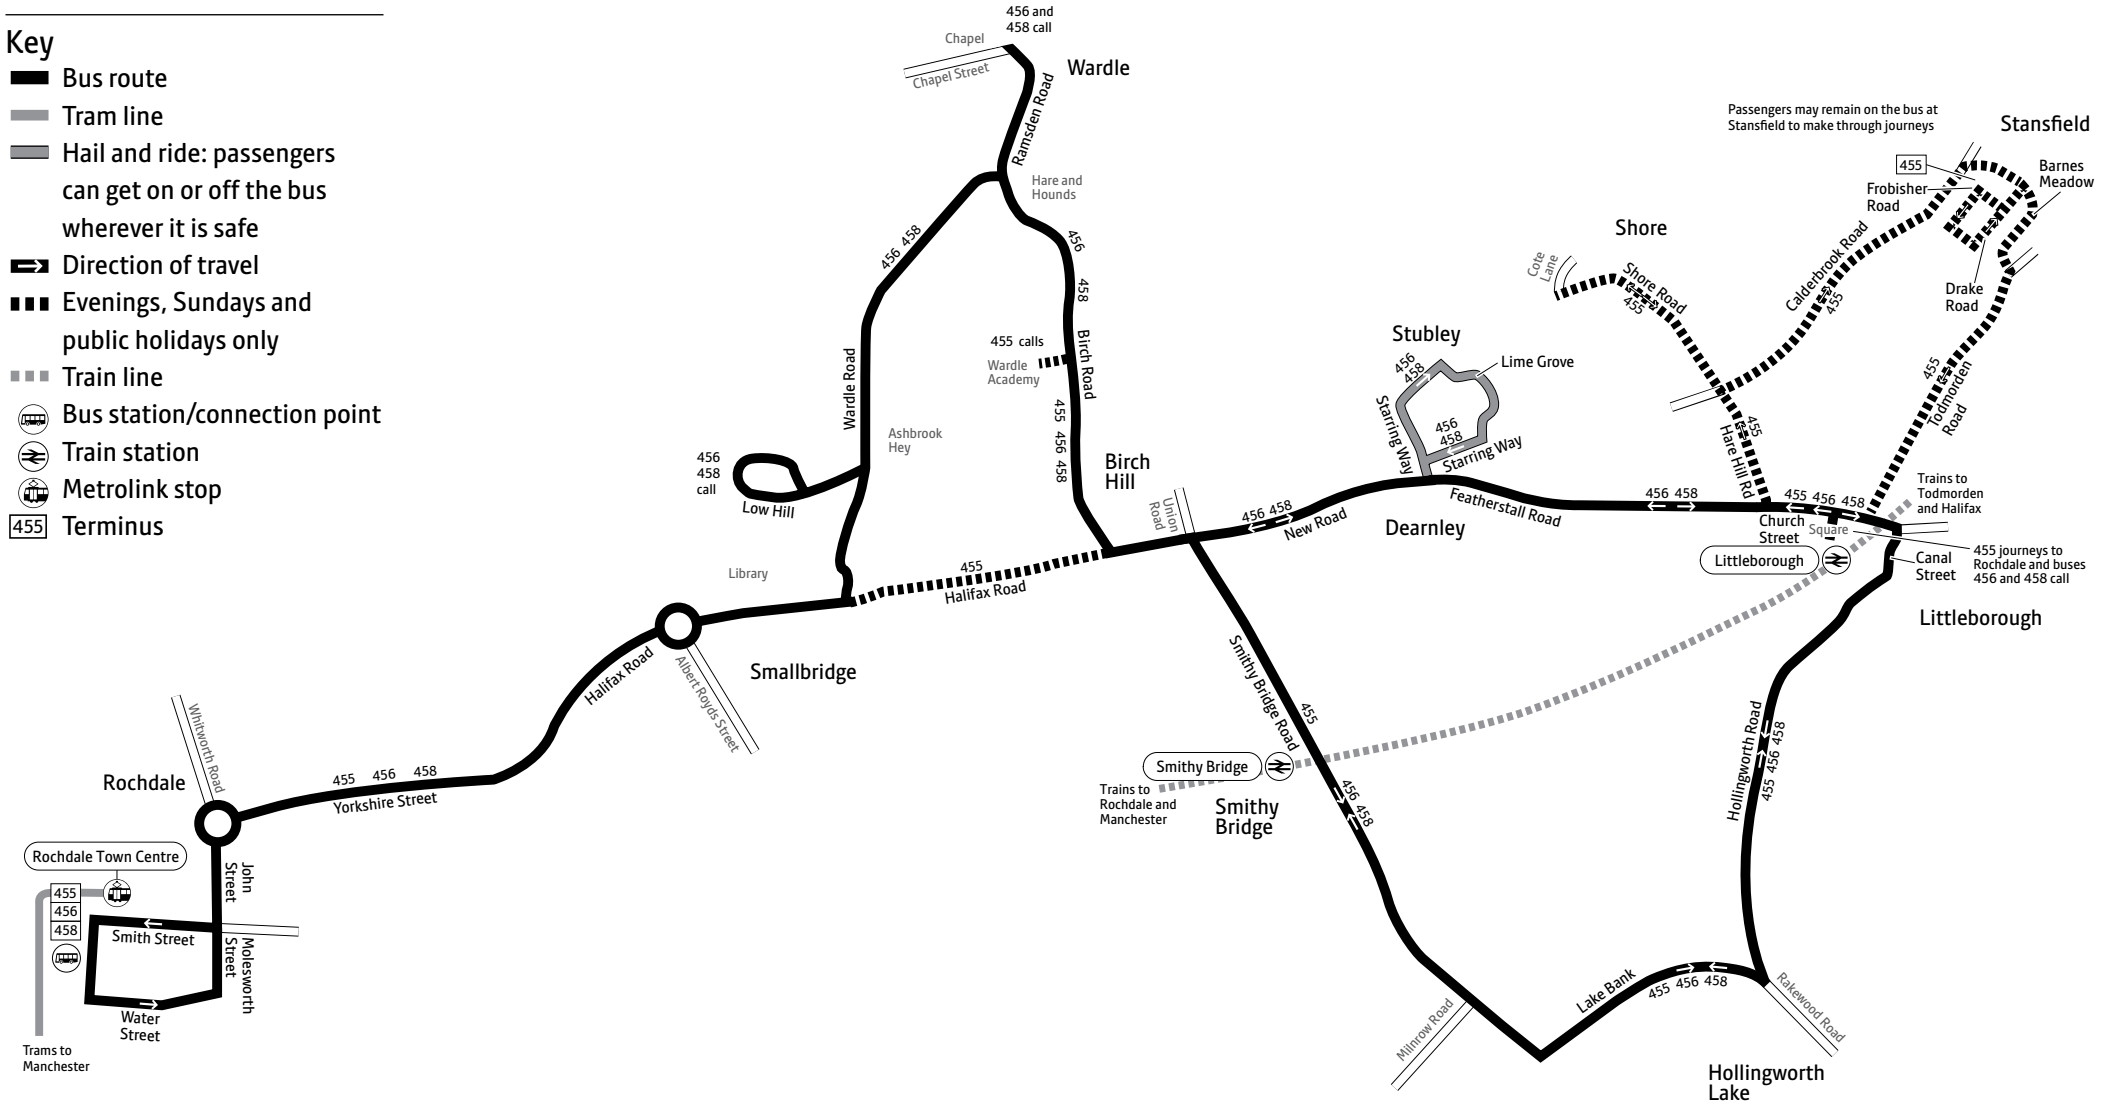

♿ – Easy access bus. See inside front cover of this Bus Times leaflet for details

455 456 458

Key

-  Bus route
-  Tram line
-  Hail and ride: passengers can get on or off the bus wherever it is safe
-  Direction of travel
-  Evenings, Sundays and public holidays only
-  Train line
-  Bus station/connection point
-  Train station
-  Metrolink stop
-  Terminus