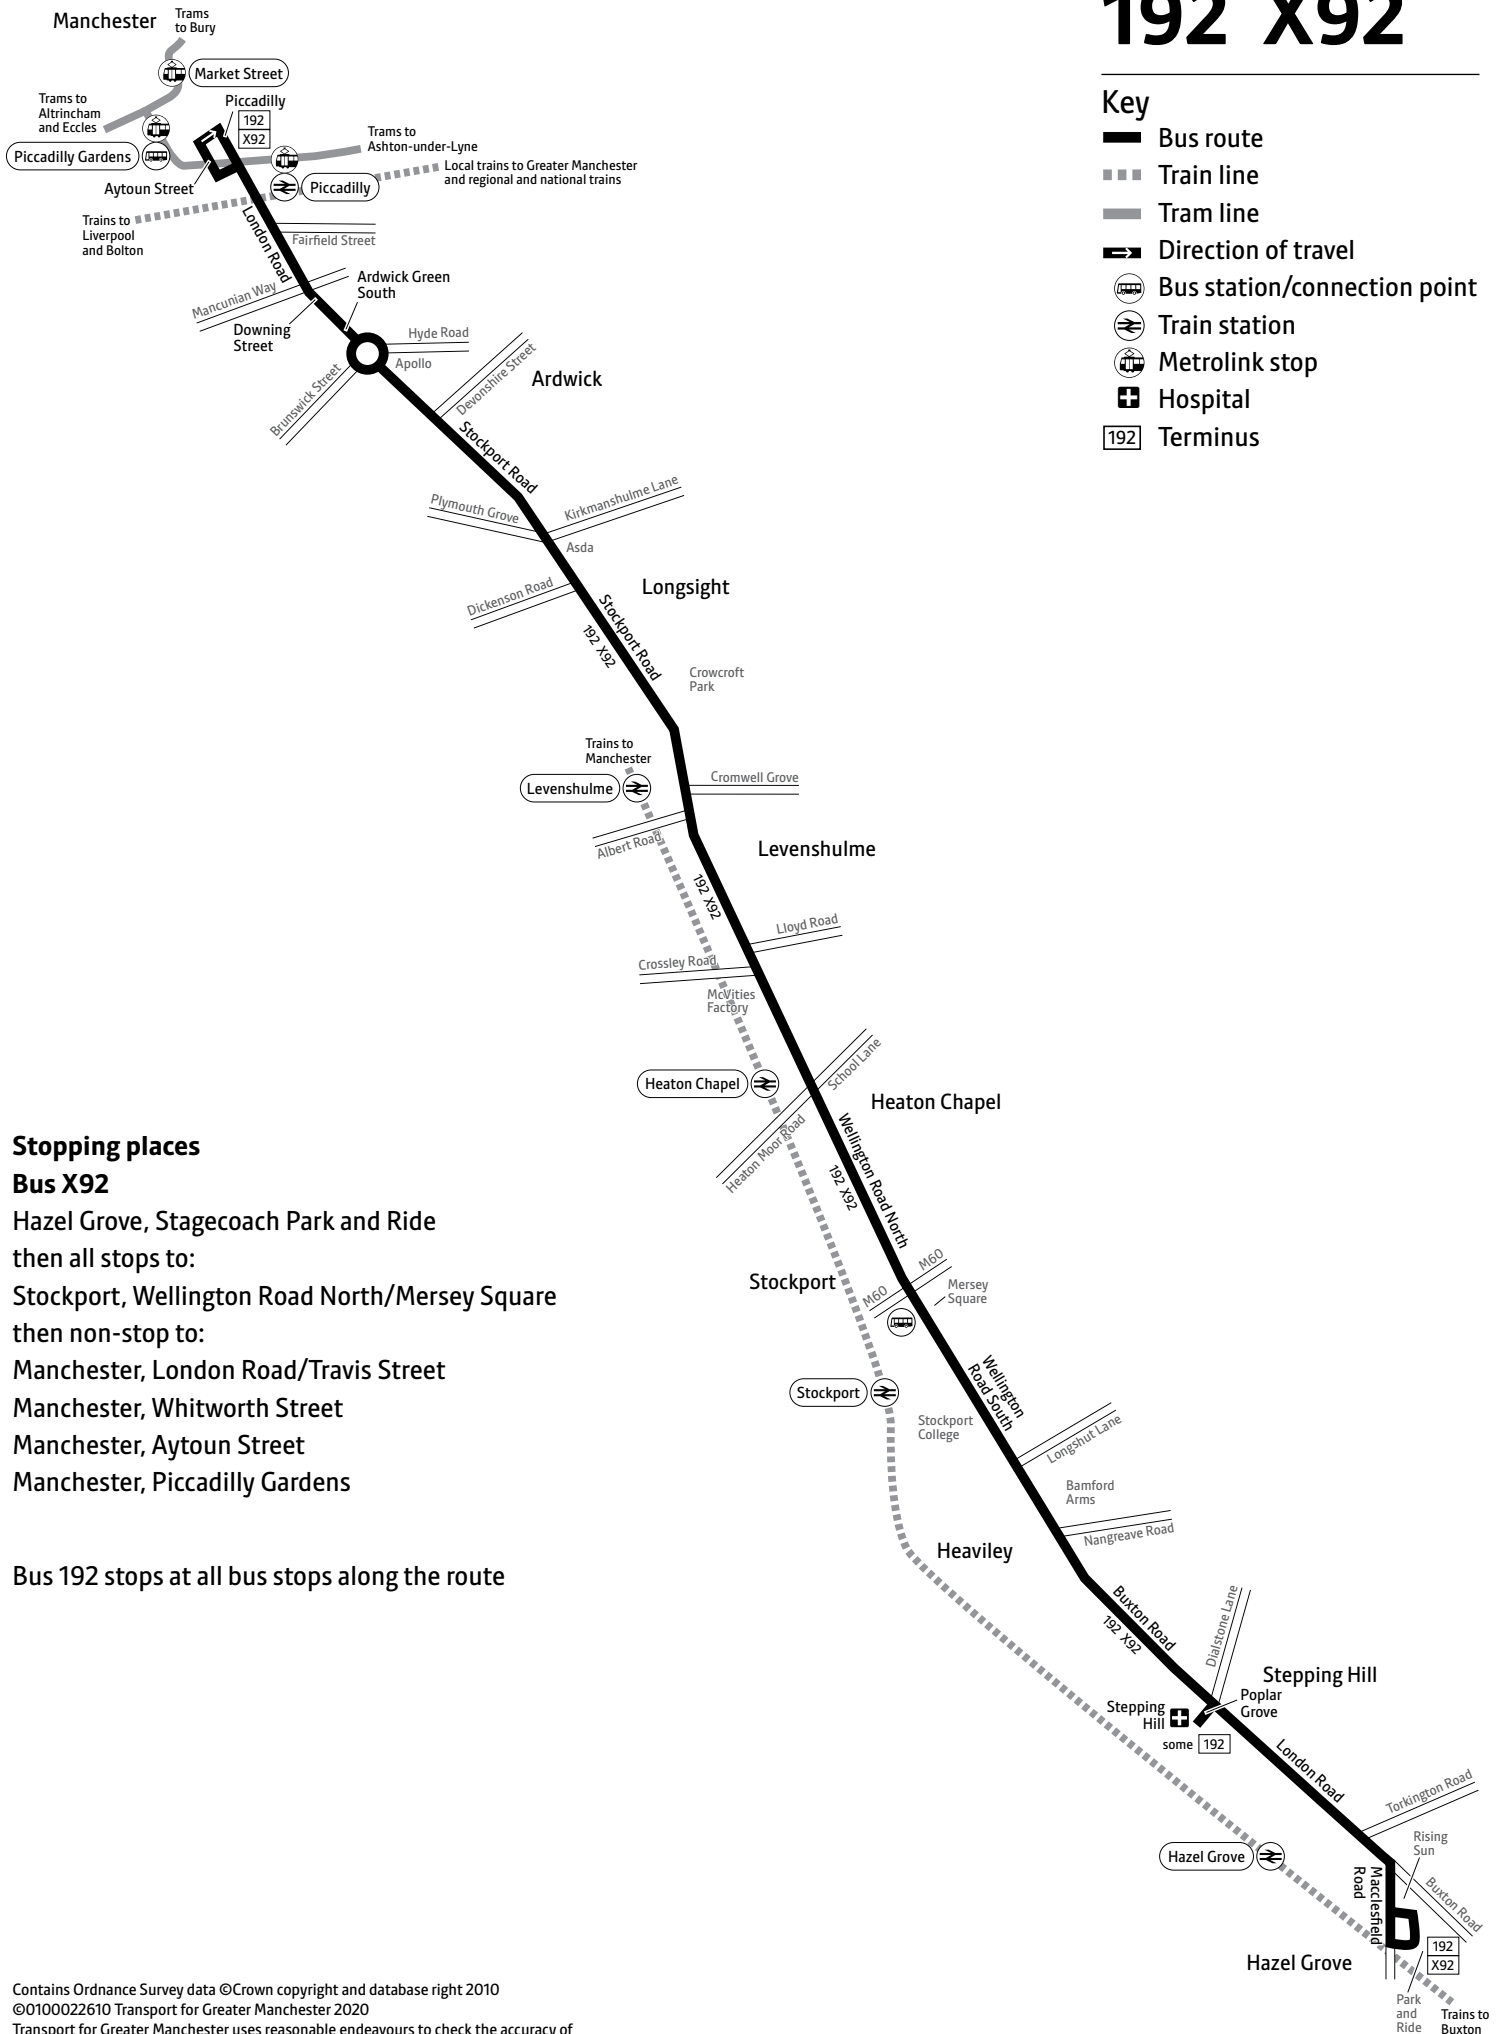

192 X92

Key

- Bus route
- Train line
- Tram line
- Direction of travel
- Bus station/connection point
- Train station
- Metrolink stop
- Hospital
- Terminus

Stopping places

Bus X92

Hazel Grove, Stagecoach Park and Ride
then all stops to:
Stockport, Wellington Road North/Mersey Square
then non-stop to:
Manchester, London Road/Travis Street
Manchester, Whitworth Street
Manchester, Aytoun Street
Manchester, Piccadilly Gardens

Bus 192 stops at all bus stops along the route