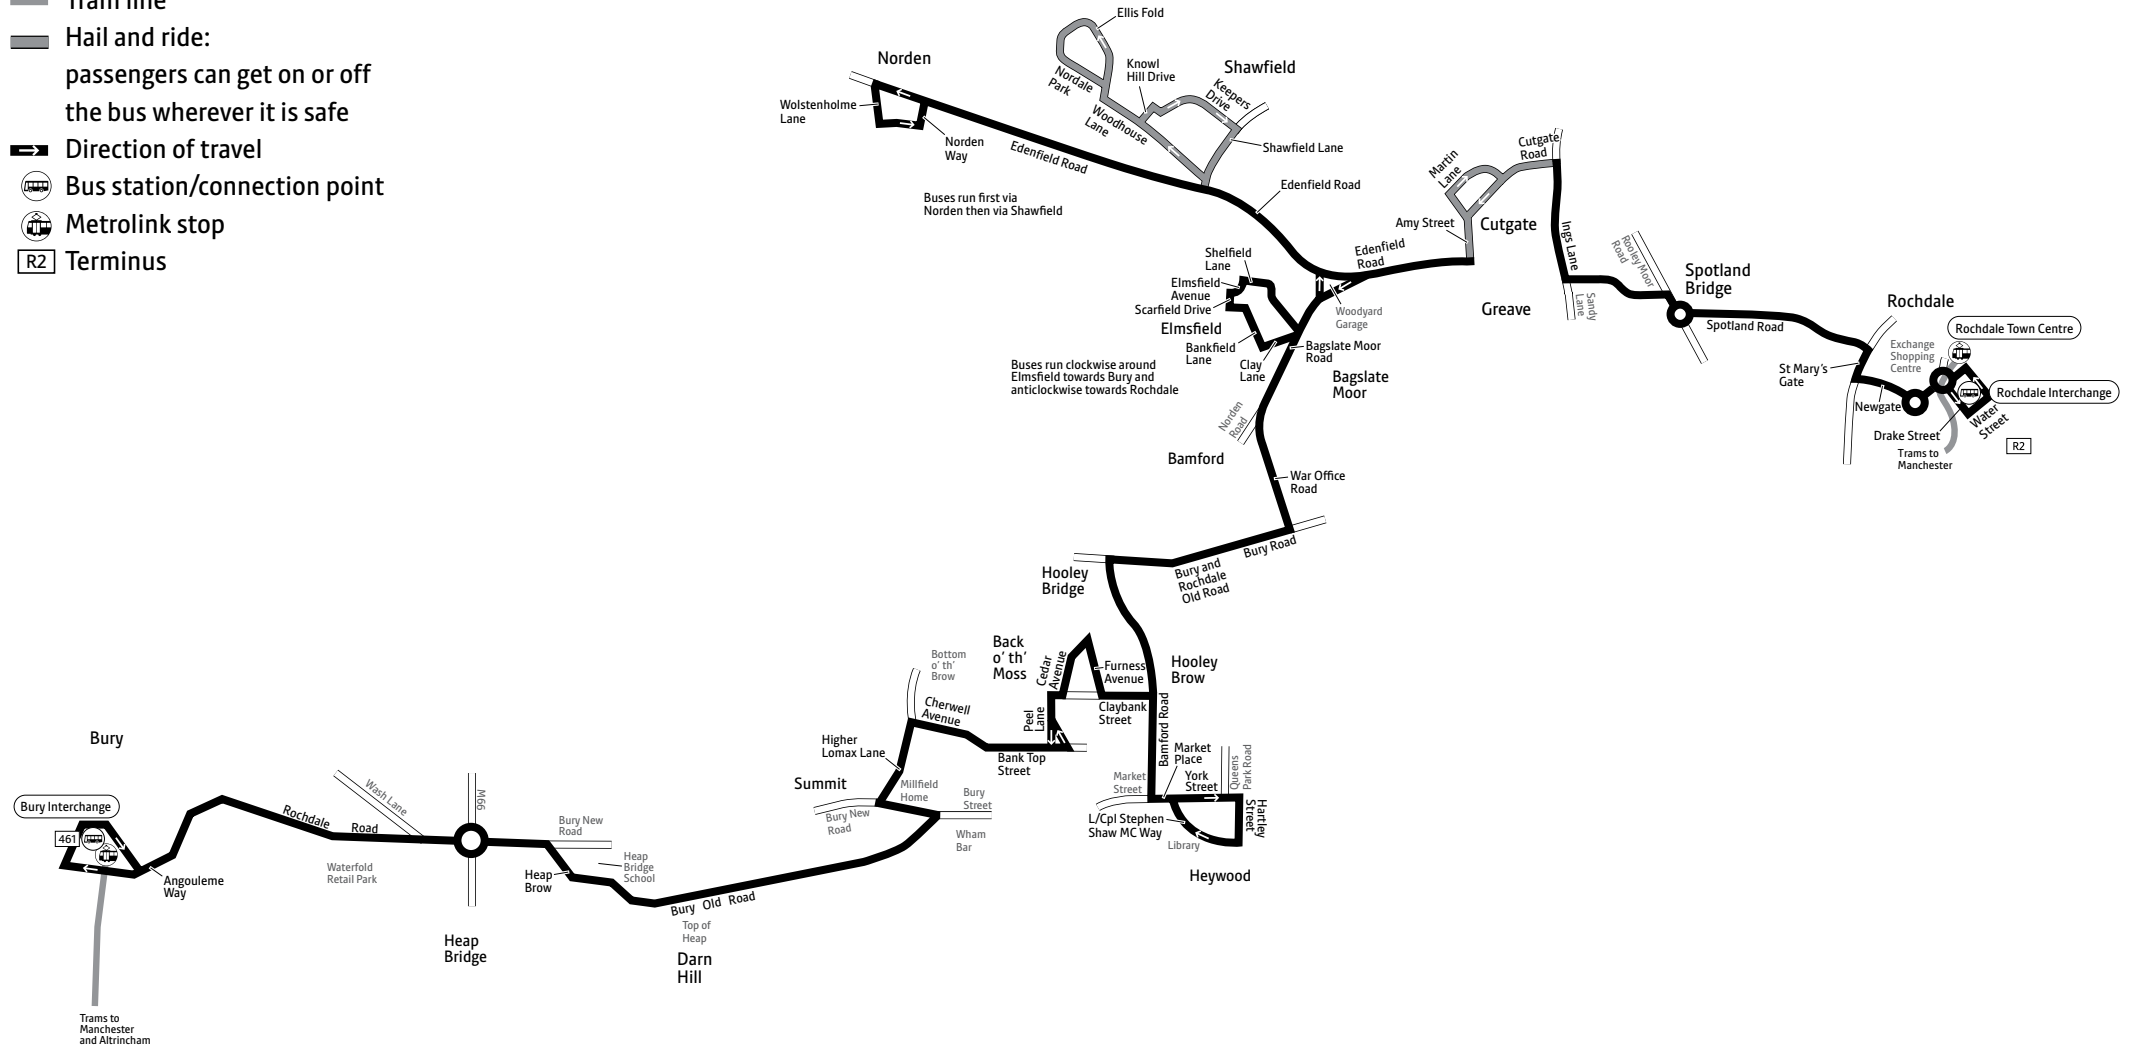

Using the 24 hour clock

Times are shown in four figures. The first two are the hour and the last two are the minutes.

0753 is 53 minutes past 7am

1953 is 53 minutes past 7pm

Operator details

Rosso

Queensgate Depot

Saturday 8am to 5.30pm

Sunday* Closed

Rochdale Interchange

Mon to Fri 7am to 5.30pm

Saturday 8.30am to 1.15pm and 2pm to 4pm

Sunday* Closed

*Including public holidays

R2

Key

-  Bus route
-  Tram line
-  Hail and ride:
passengers can get on or off
the bus wherever it is safe
-  Direction of travel
-  Bus station/connection point
-  Metrolink stop
-  Terminus

Contains Ordnance Survey data ©Crown copyright and database right 2010
 ©0100022610 Transport for Greater Manchester 2023
 Transport for Greater Manchester uses reasonable endeavours to check the accuracy of information published and to publish changes to information in a timely manner. In no event will Transport for Greater Manchester be liable for any loss that may arise from this information being inaccurate.