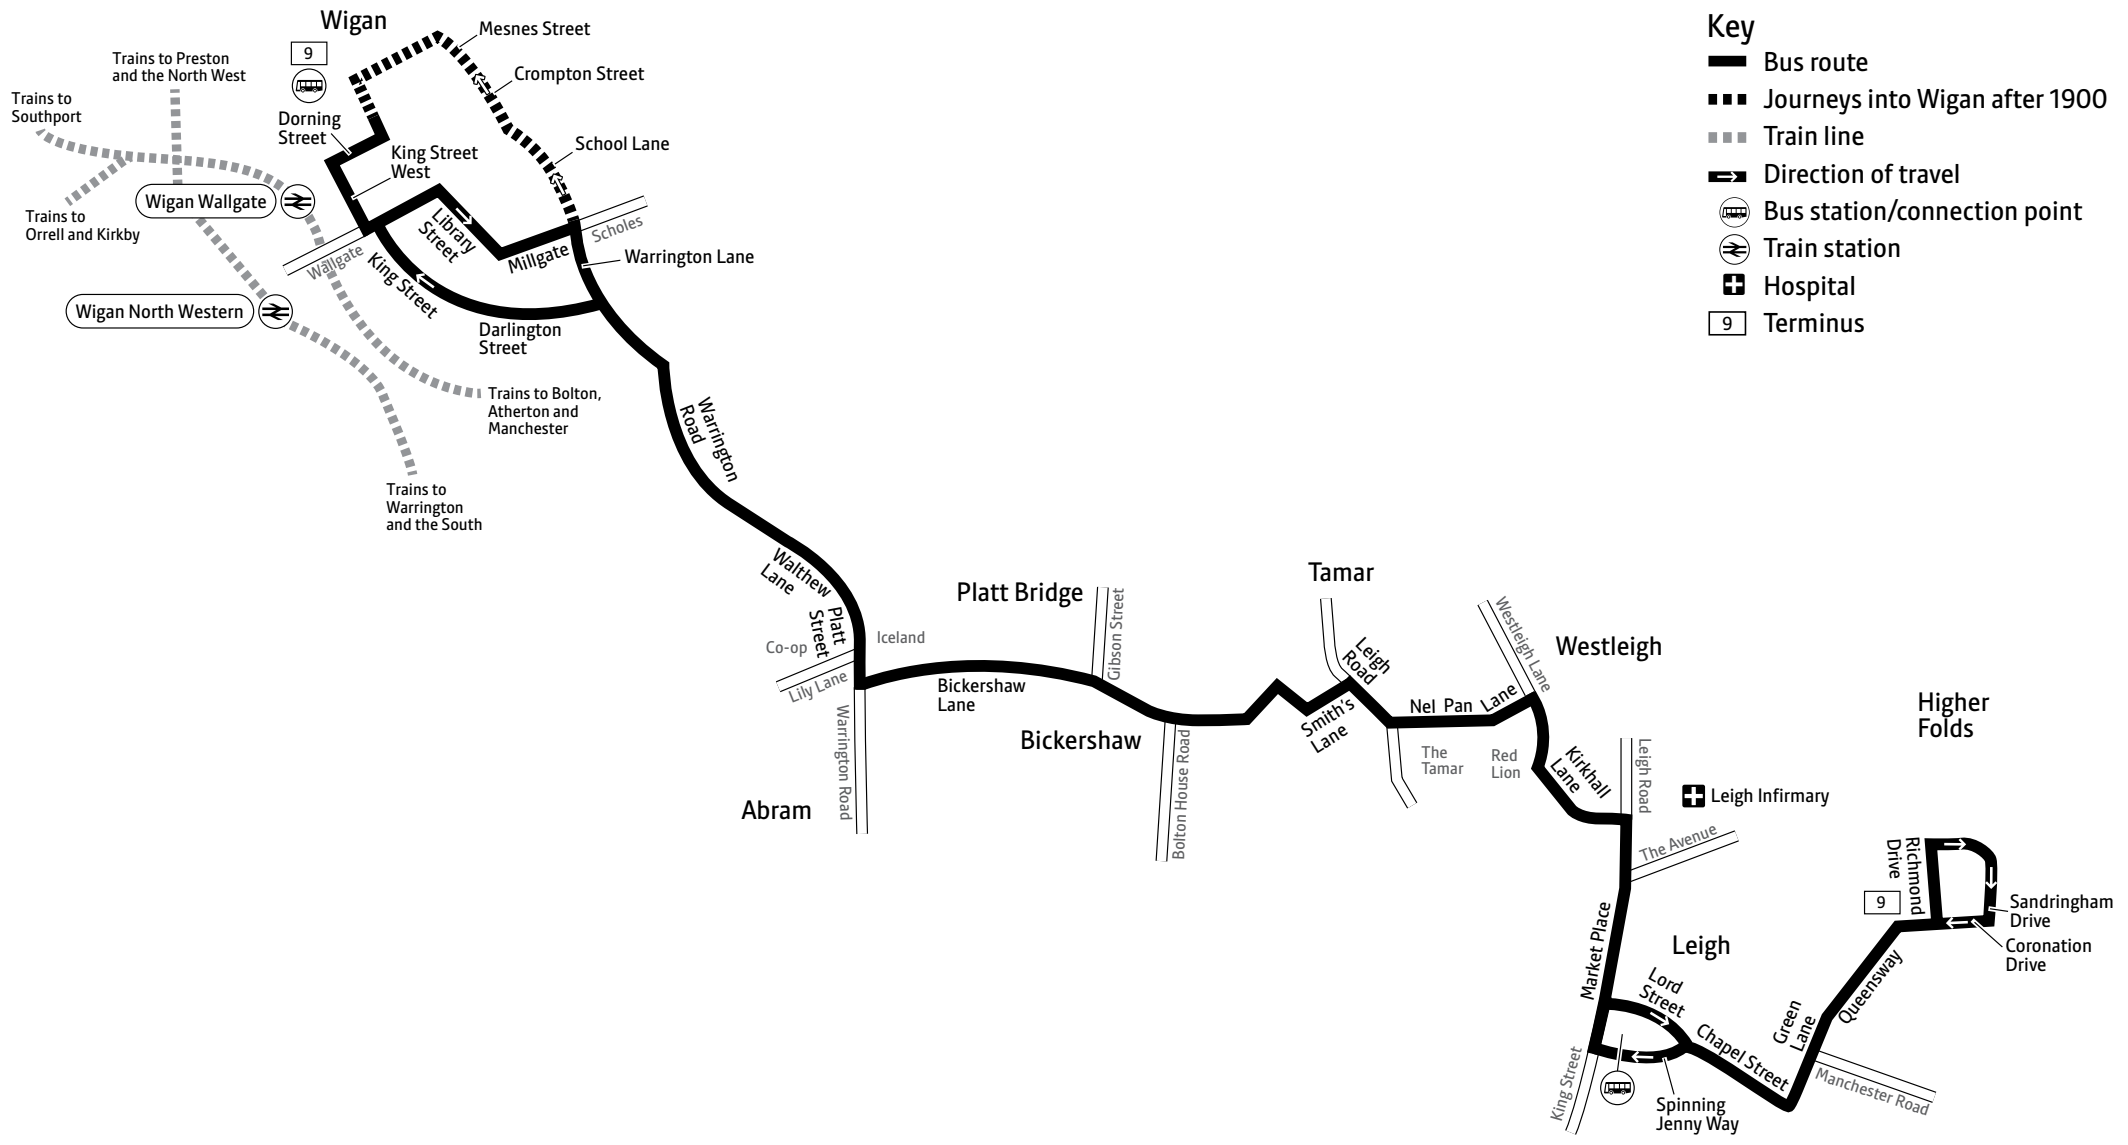

Contains Ordnance Survey data ©Crown copyright and database right 2010
©0100022610 Transport for Greater Manchester 2021
Transport for Greater Manchester uses reasonable endeavours to check the accuracy of information published and to publish changes to information in a timely manner. In no event will Transport for Greater Manchester be liable for any loss that may arise from this information being inaccurate.