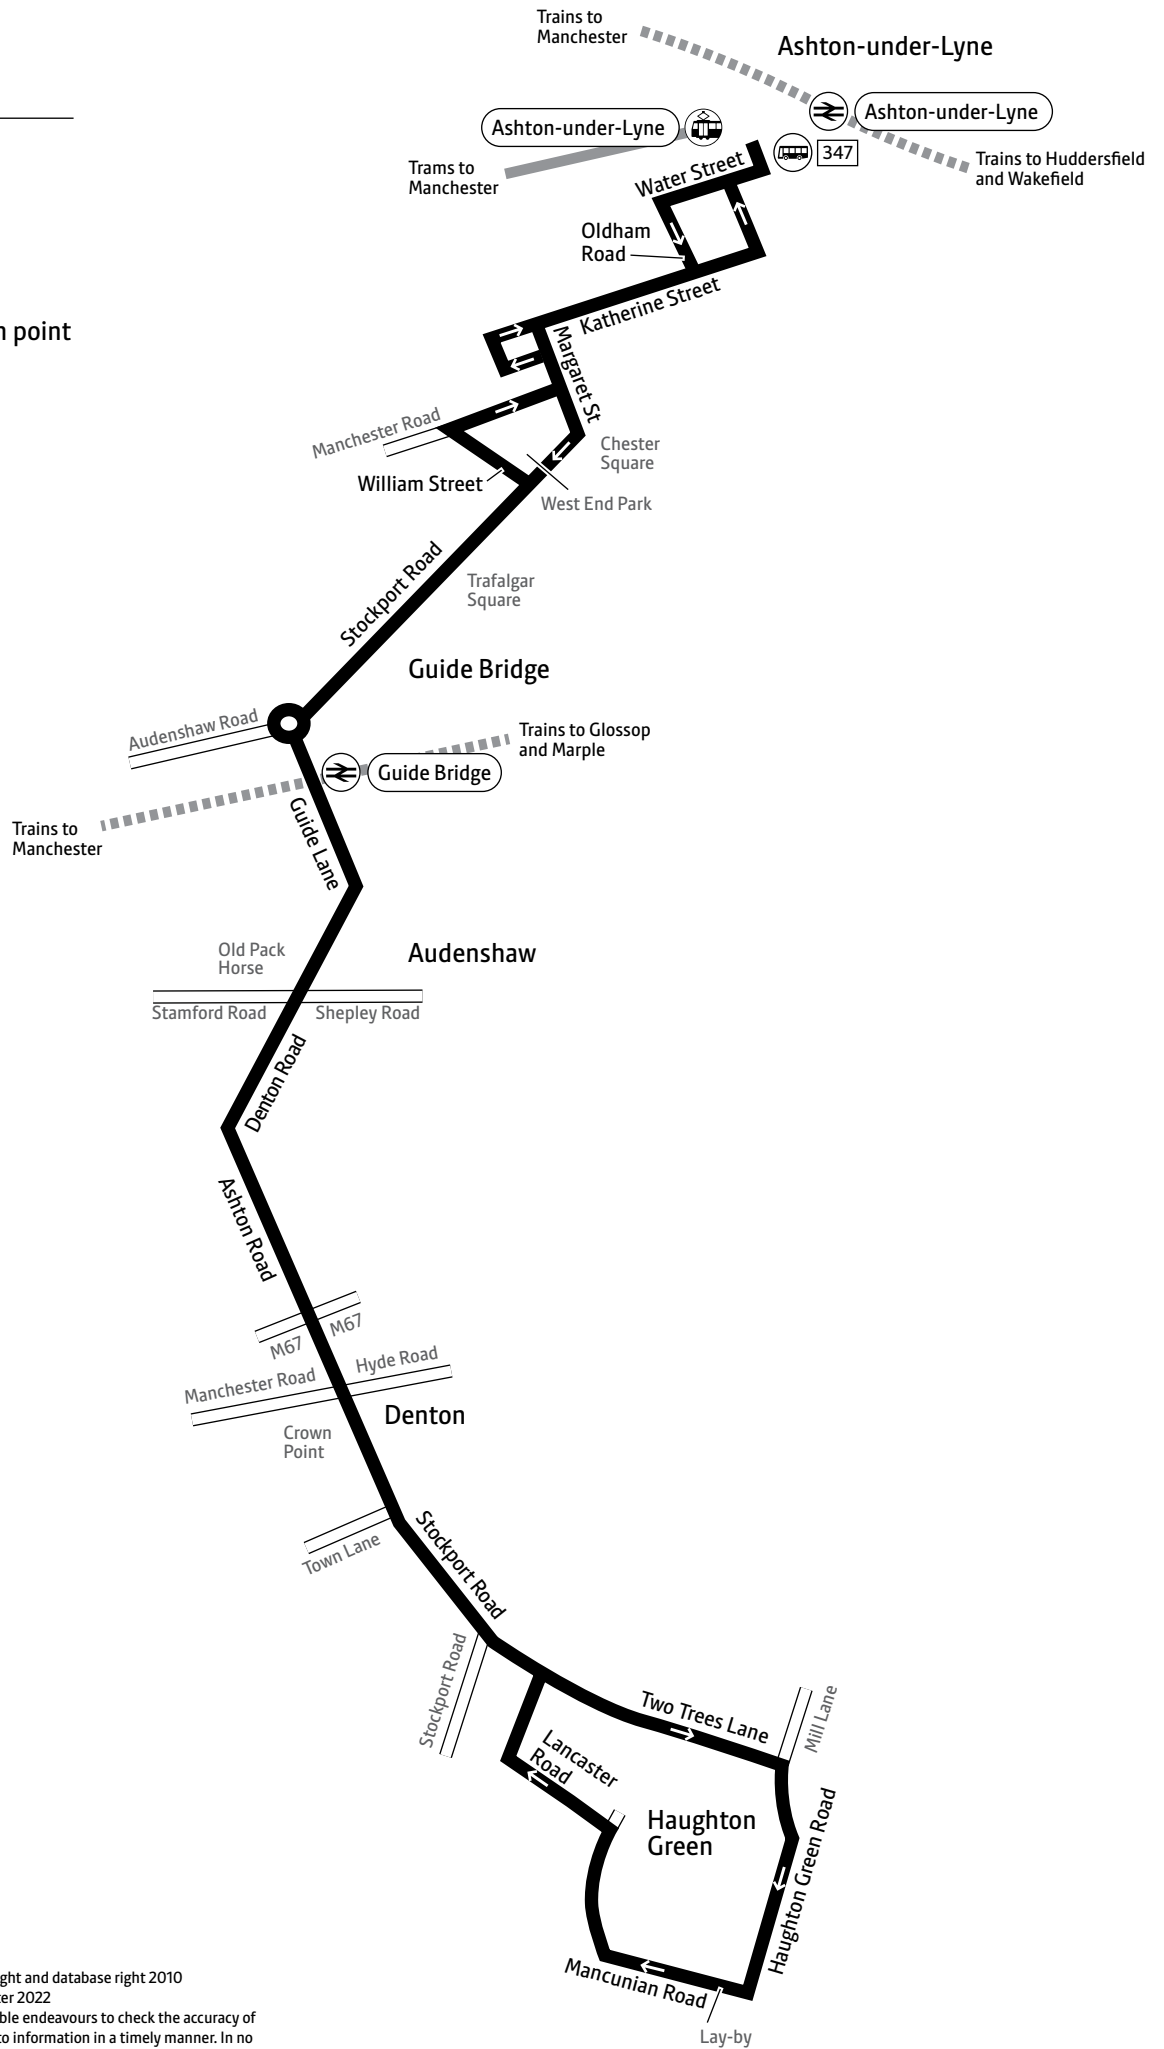

Using the 24 hour clock

Times are shown in four figures. The first two are the hour and the last two are the minutes.

0753 is 53 minutes past 7am

1953 is 53 minutes past 7pm

Operator details

Stagecoach

Head Office

Mondays to Fridays

Ashton, Interchange	0505	0535	0605	0625	0632	0643		1631	1645		1745	1757	1810	1830	1850		2250	2340
Guide Bridge, Train Station	0512	0542	0612	0632	0639	0650	and	1638	1652	and	1752	1804	1817	1837	1857	and	2257	2346
Denton, Crown Point	0520	0550	0620	0640	0648	0700	every	1648	1702	every	1802	1814	1827	1847	1905	every	2305	2353
Haughton Green, Lay-by	0527	0557	0627	0647	0656	0708	12	1656	1710	12	1810	1822	1835	1855	1912	30	2312	2359
Denton, Crown Point	0535	0605	0635	0655	0706	0718	mins	1706	1720	mins	1820	1832	1845	1903	1920	mins	2320	0006
Guide Bridge	0543	0613	0643	0703	0715	0727	until	1715	1729	until	1829	1841	1853	1911	1928	until	2328	0013
Ashton, Interchange	0550	0620	0650	0711	0723	0735		1723	1737		1837	1848	1900	1918	1935		2335	0019

Ashton, Interchange	1131		1555	1608	1623	1638	1653	1708	1723	1738	1753	1820		1850		2250	2340
Guide Bridge, Train Station	1138	and	1602	1615	1630	1645	1700	1715	1730	1745	1800	1827	1857	and	2257	2346	
Denton, Crown Point	1149	every	1613	1626	1641	1655	1710	1725	1740	1755	1810	1837	1905	every	2305	2353	
Haughton Green, Lay-by	1157	12	1621	1634	1649	1703	1718	1733	1748	1803	1818	1844	1912	30	2312	2359	
Denton, Crown Point	1209	mins	1633	1646	1701	1714	1729	1743	1757	1811	1826	1852	1920	mins	2320	0006	
Guide Bridge	1220	until	1644	1657	1712	1724	1738	1752	1806	1820	1834	1900	1928	until	2328	0013	
Ashton, Interchange	1228		1652	1705	1720	1732	1746	1800	1814	1828	1841	1907	1935		2335	0020	