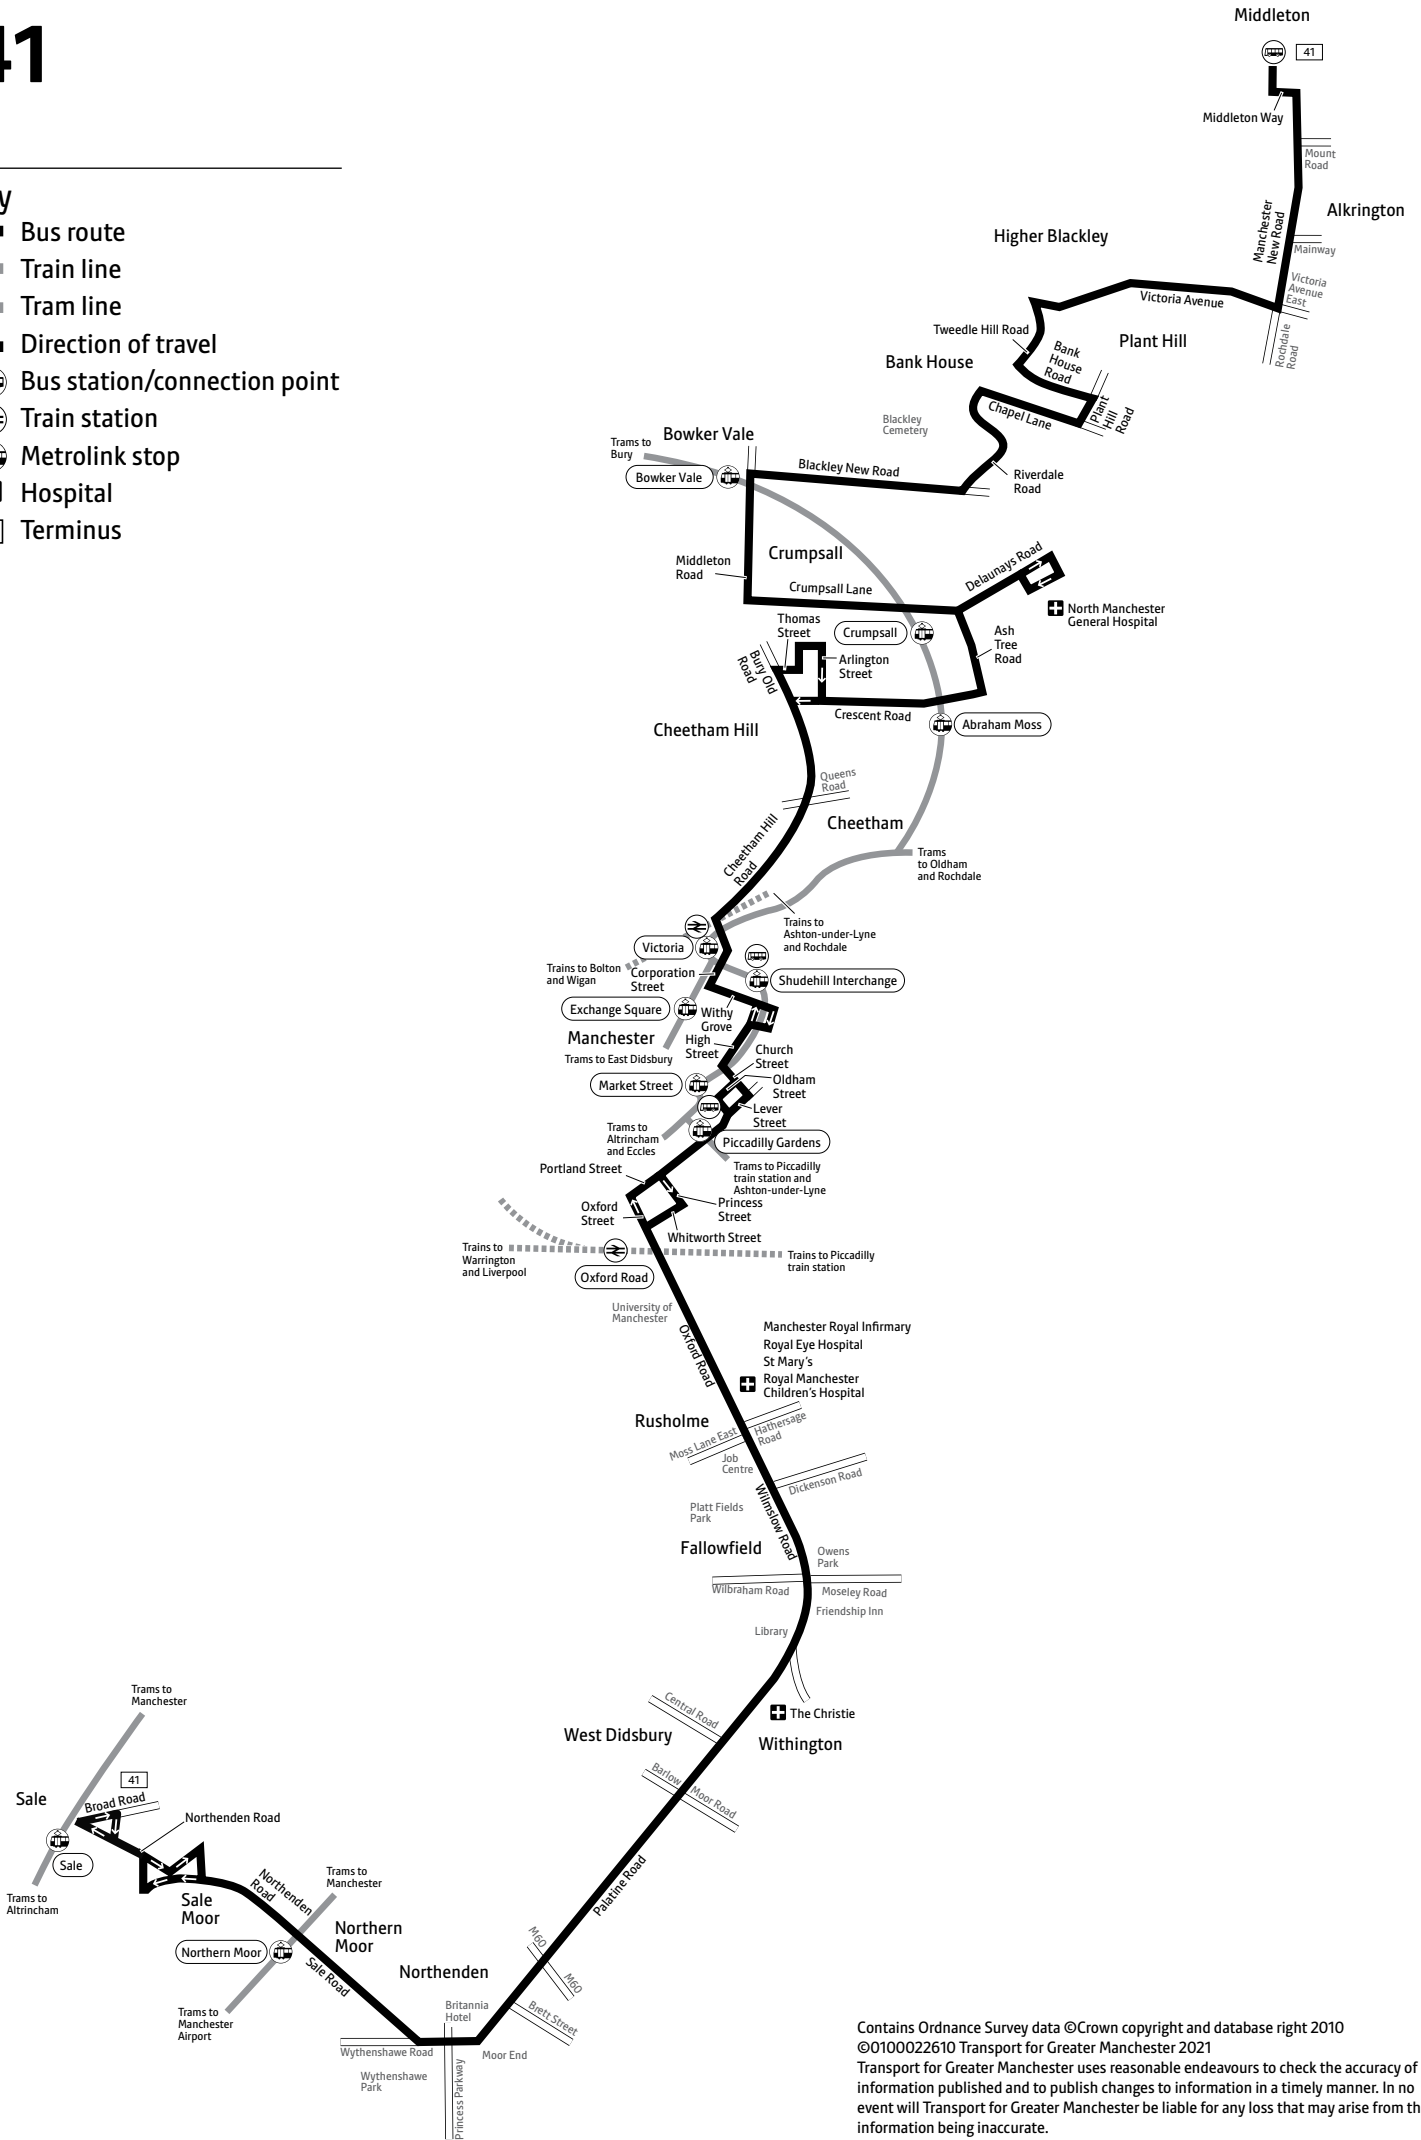

Using the 24 hour clock

Times are shown in four figures. The first two are the hour and the last two are the minutes.

0753 is 53 minutes past 7am

1953 is 53 minutes past 7pm

Operator details

Go North West

Queens Road Depot

♿ – All bus 41 journeys are run using easy access buses. See inside front cover of this leaflet for details

Key

-  Bus route
-  Train line
-  Tram line
-  Direction of travel
-  Bus station/connection point
-  Train station
-  Metrolink stop
-  Hospital
-  Terminus