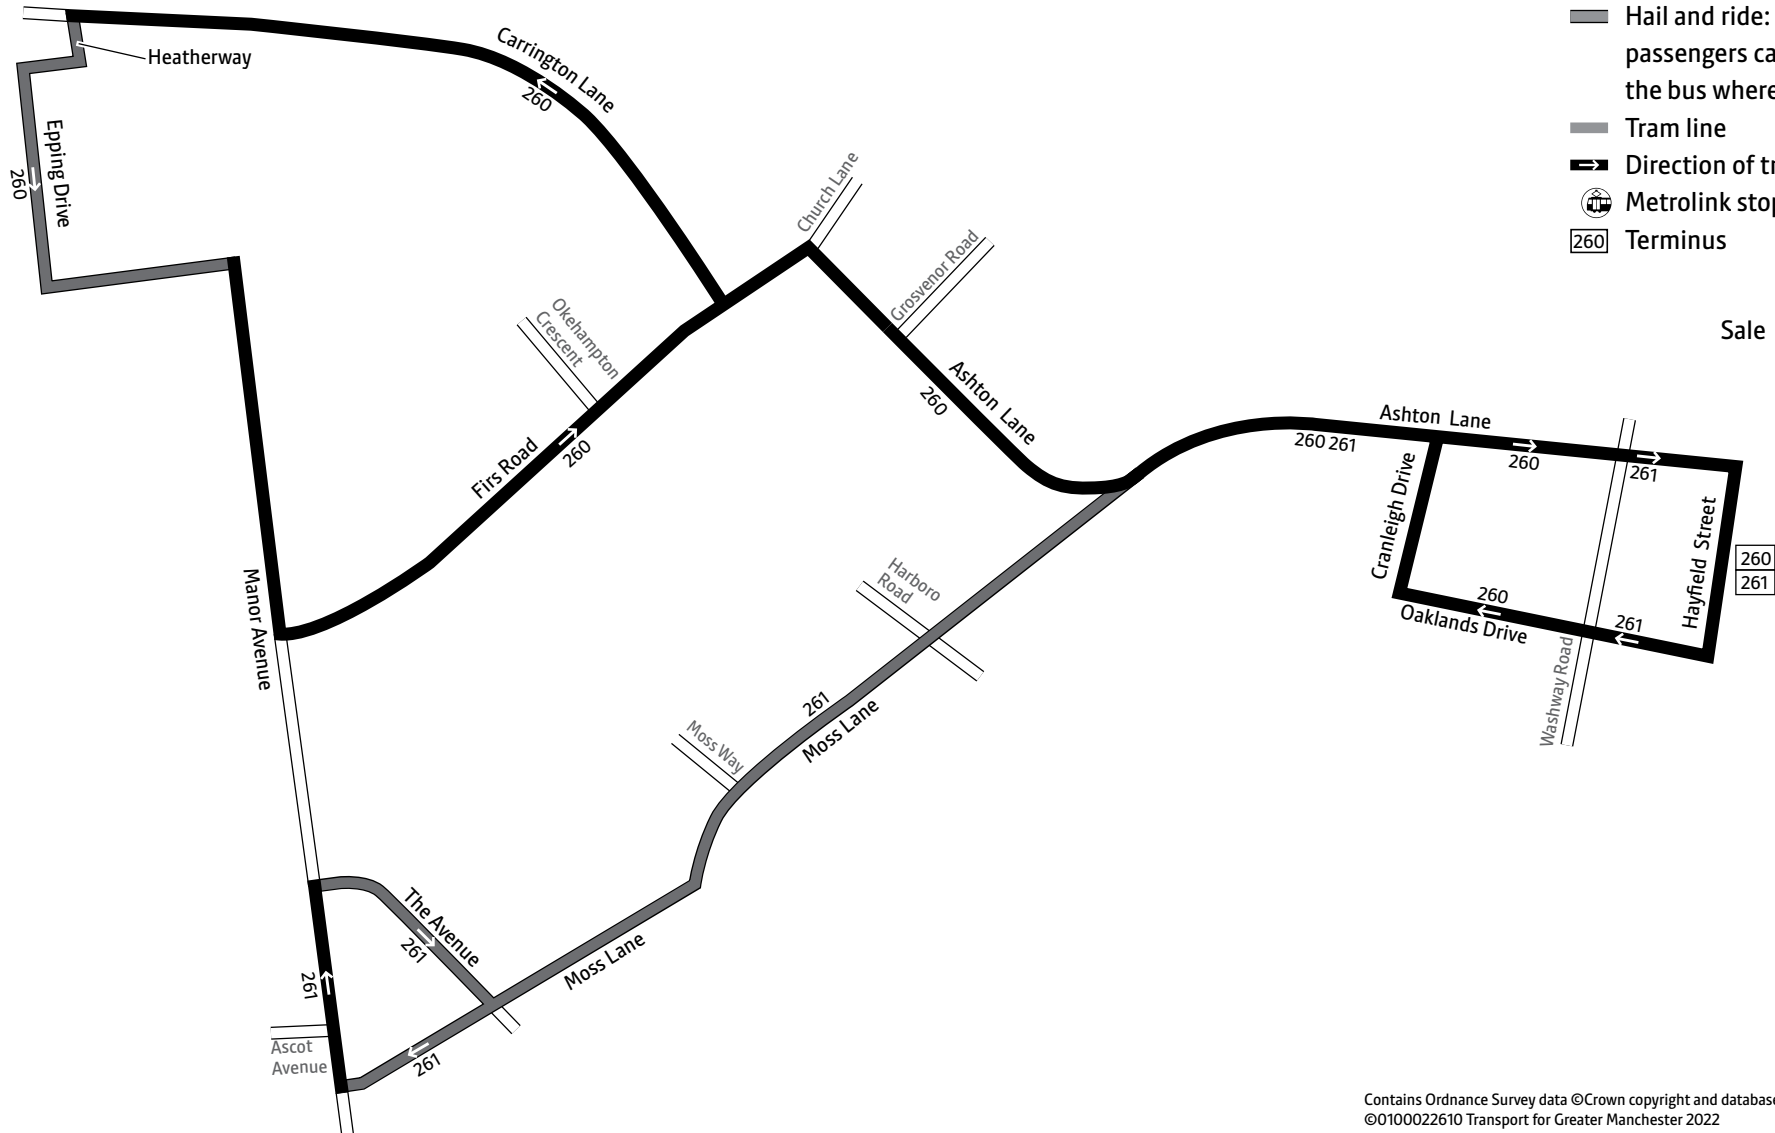

From 24 April

260

Route changed to run between Sale and Epping Drive only, running direct via Ashton Lane instead of Glebelands Road and Grosvenor Road. Replaced by new bus 280 for journeys between Sale, Carrington and Partington and rerouted bus 18 along Glebelands Road and Grosvenor Road and for journeys between Carrington and Sale

Sunday* 9.20am to 4.50pm

*Including public holidays

260 261

Ashton upon Mersey

Sale

Key

-  Bus route
-  Hail and ride:
passengers can get on or off
the bus wherever it is safe
-  Tram line
-  Direction of travel
-  Metrolink stop
-  Terminus