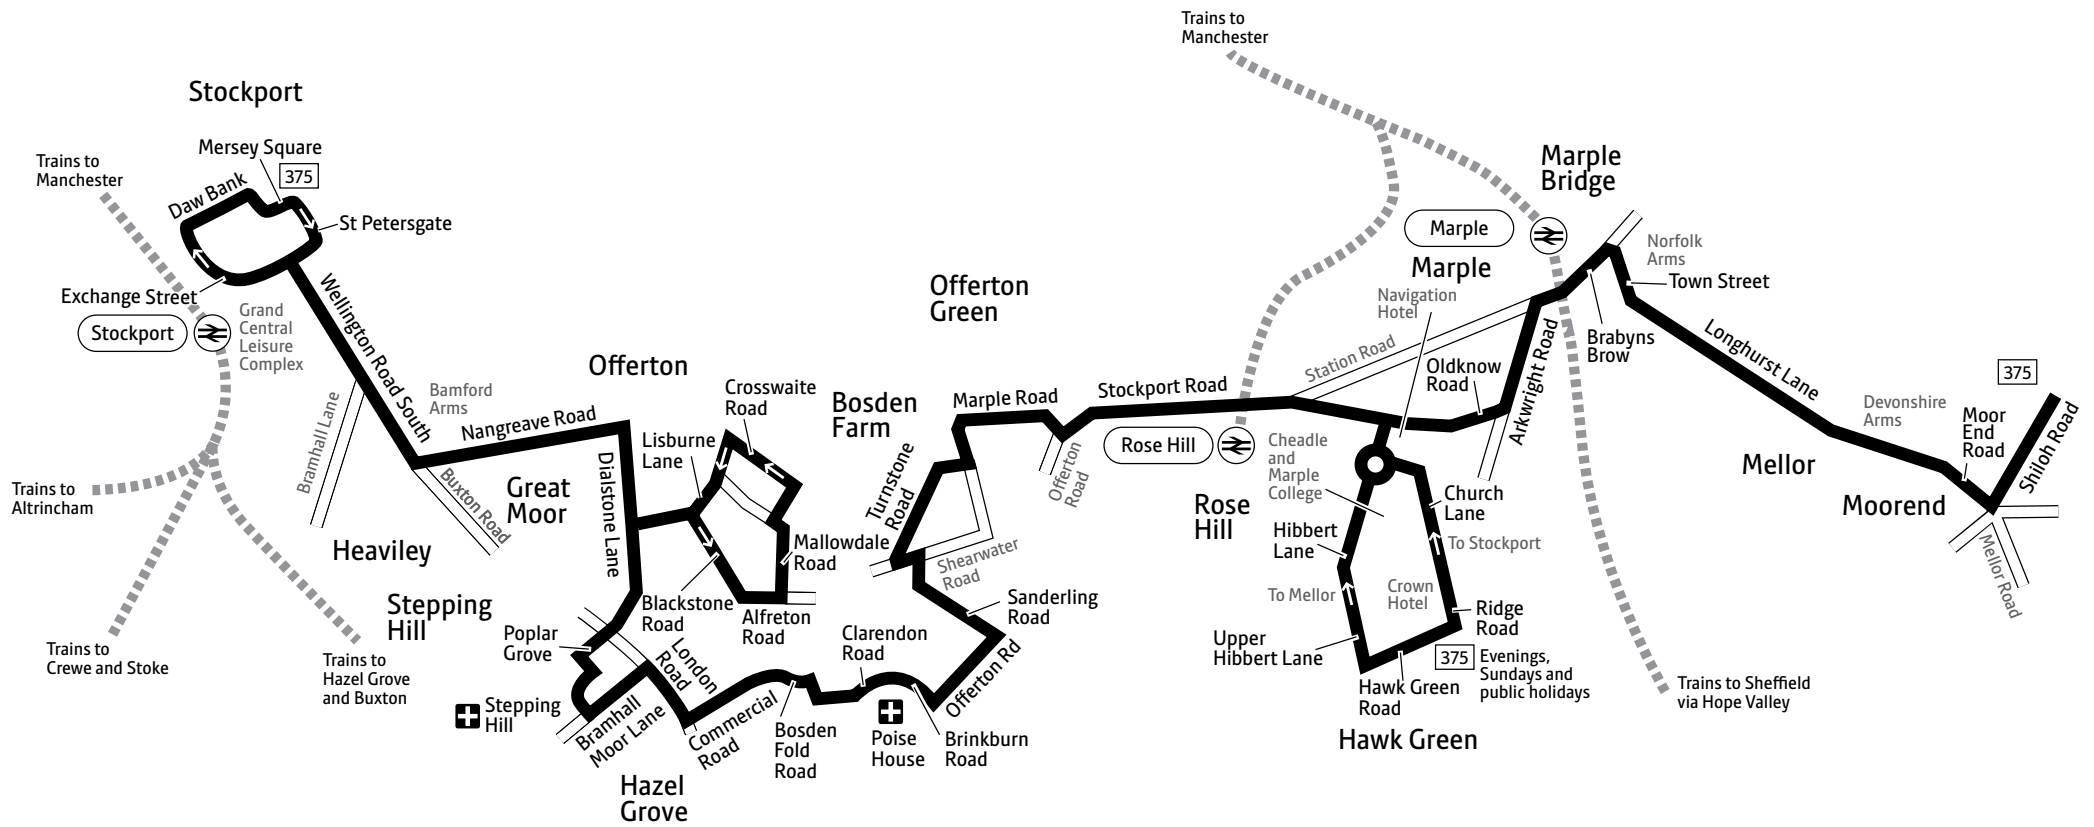

1. **Key**
2. Bus route
   - Train line
   - Direction of travel
   - Bus station/connection point
   - Train station
   - Hospital
   - Terminus

Contains Ordnance Survey data ©Crown copyright and database right 2010
©0100022610 Transport for Greater Manchester 2022
Transport for Greater Manchester uses reasonable endeavours to check the accuracy of information published and to publish changes to information in a timely manner. In no event will Transport for Greater Manchester be liable for any loss that may arise from this information being inaccurate.