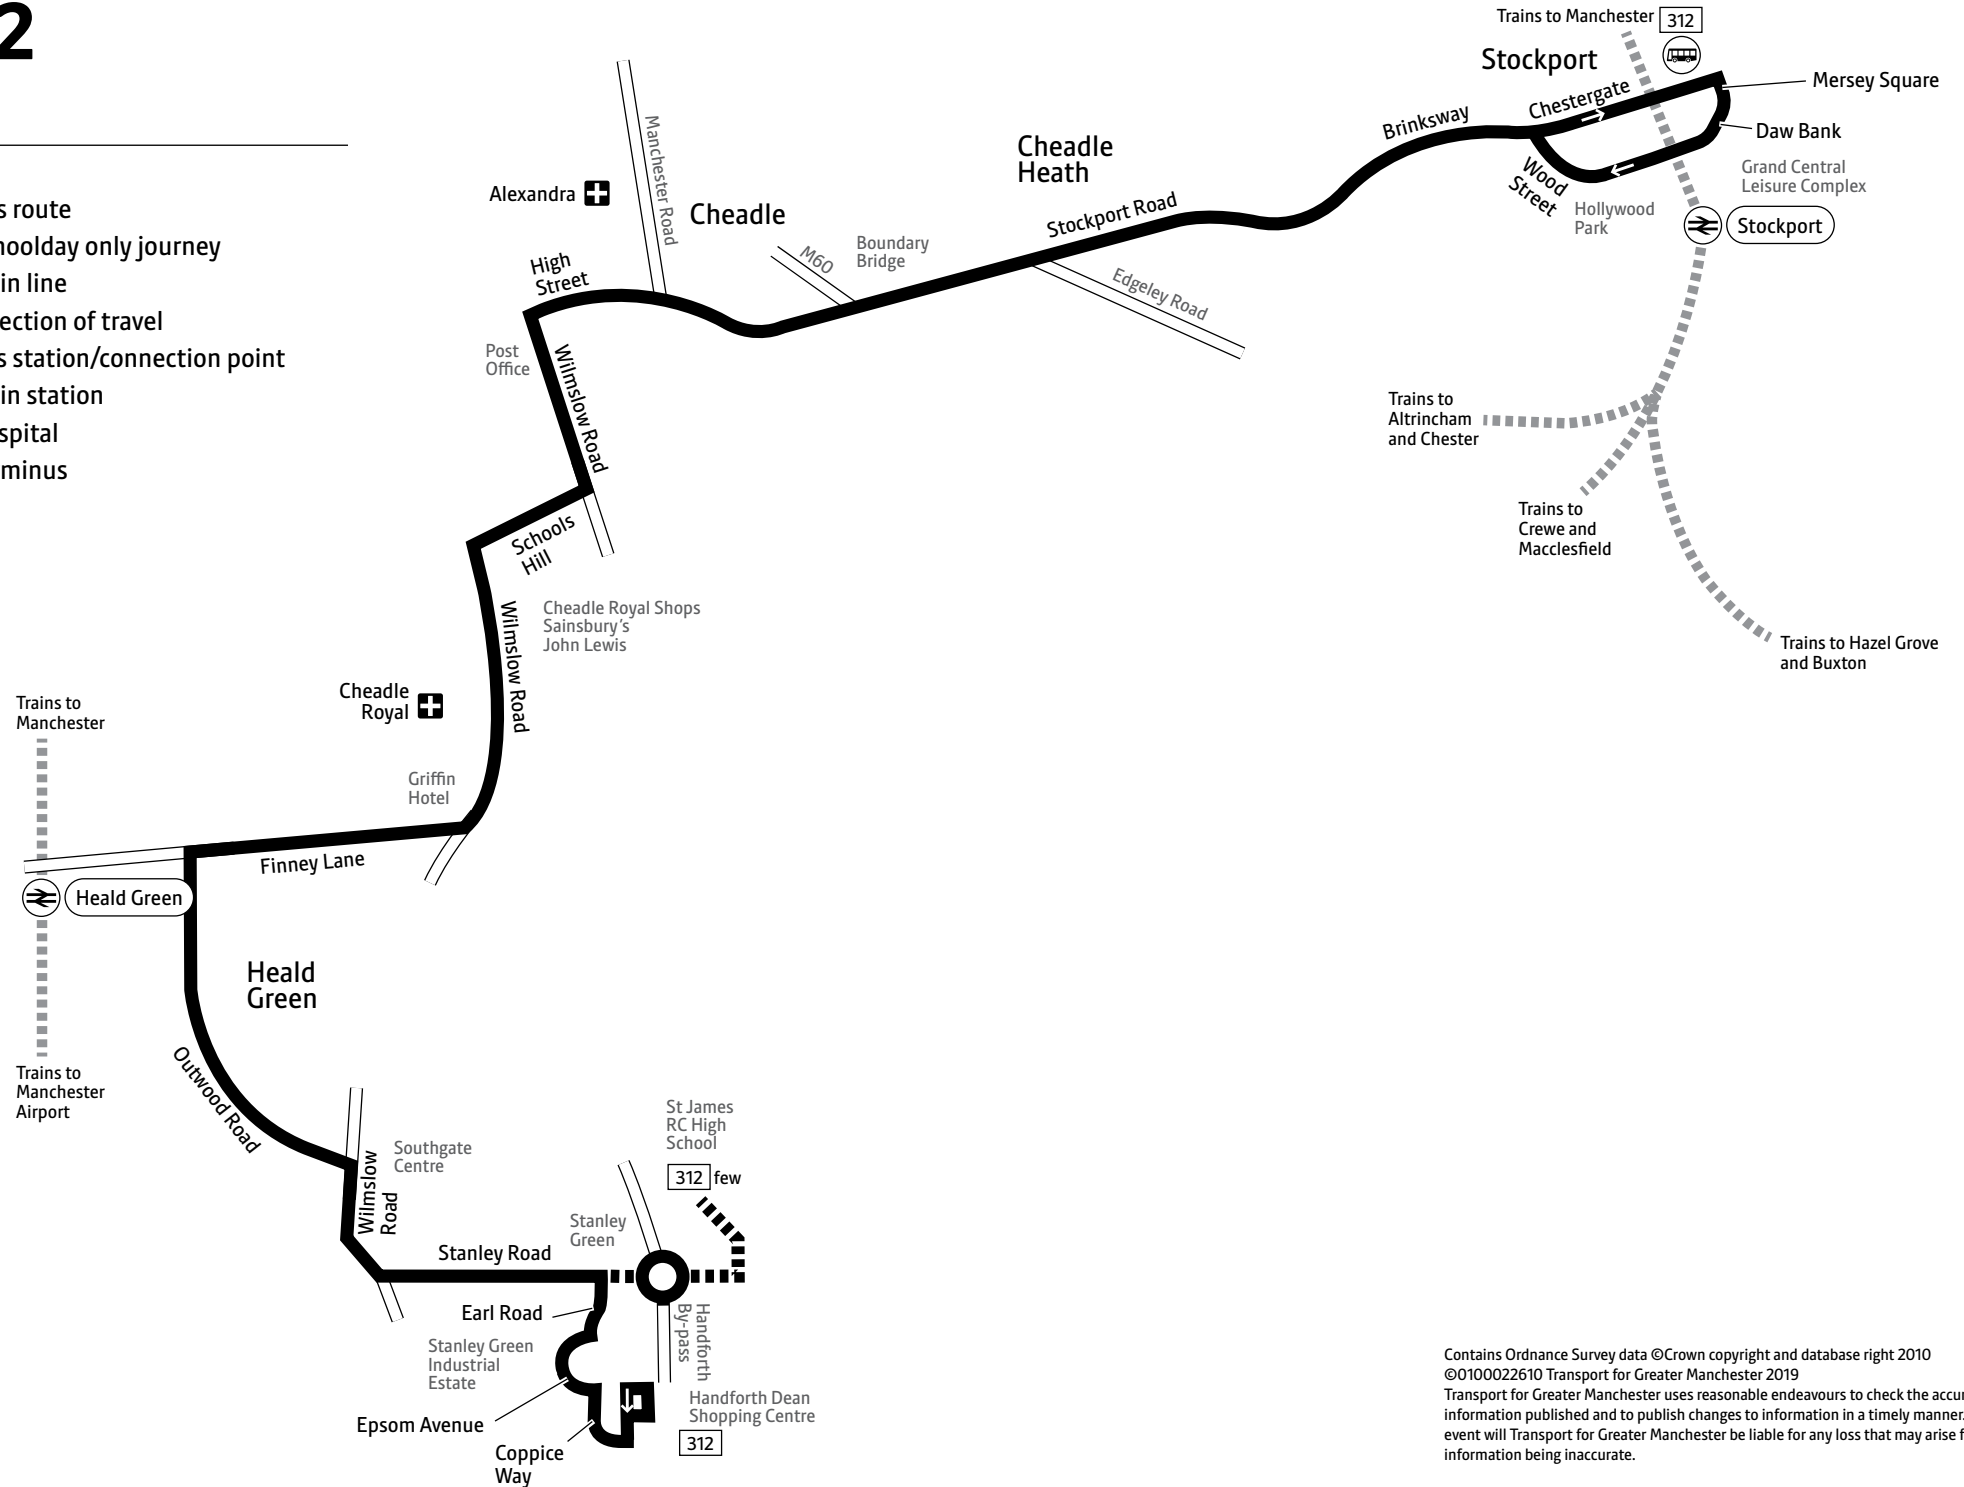

Saturday 8am to 5.30pm

Sunday* Closed

*Including public holidays

312

Key

-  Bus route
-  Schoolday only journey
-  Train line
-  Direction of travel
-  Bus station/connection point
-  Train station
-  Hospital
-  Terminus