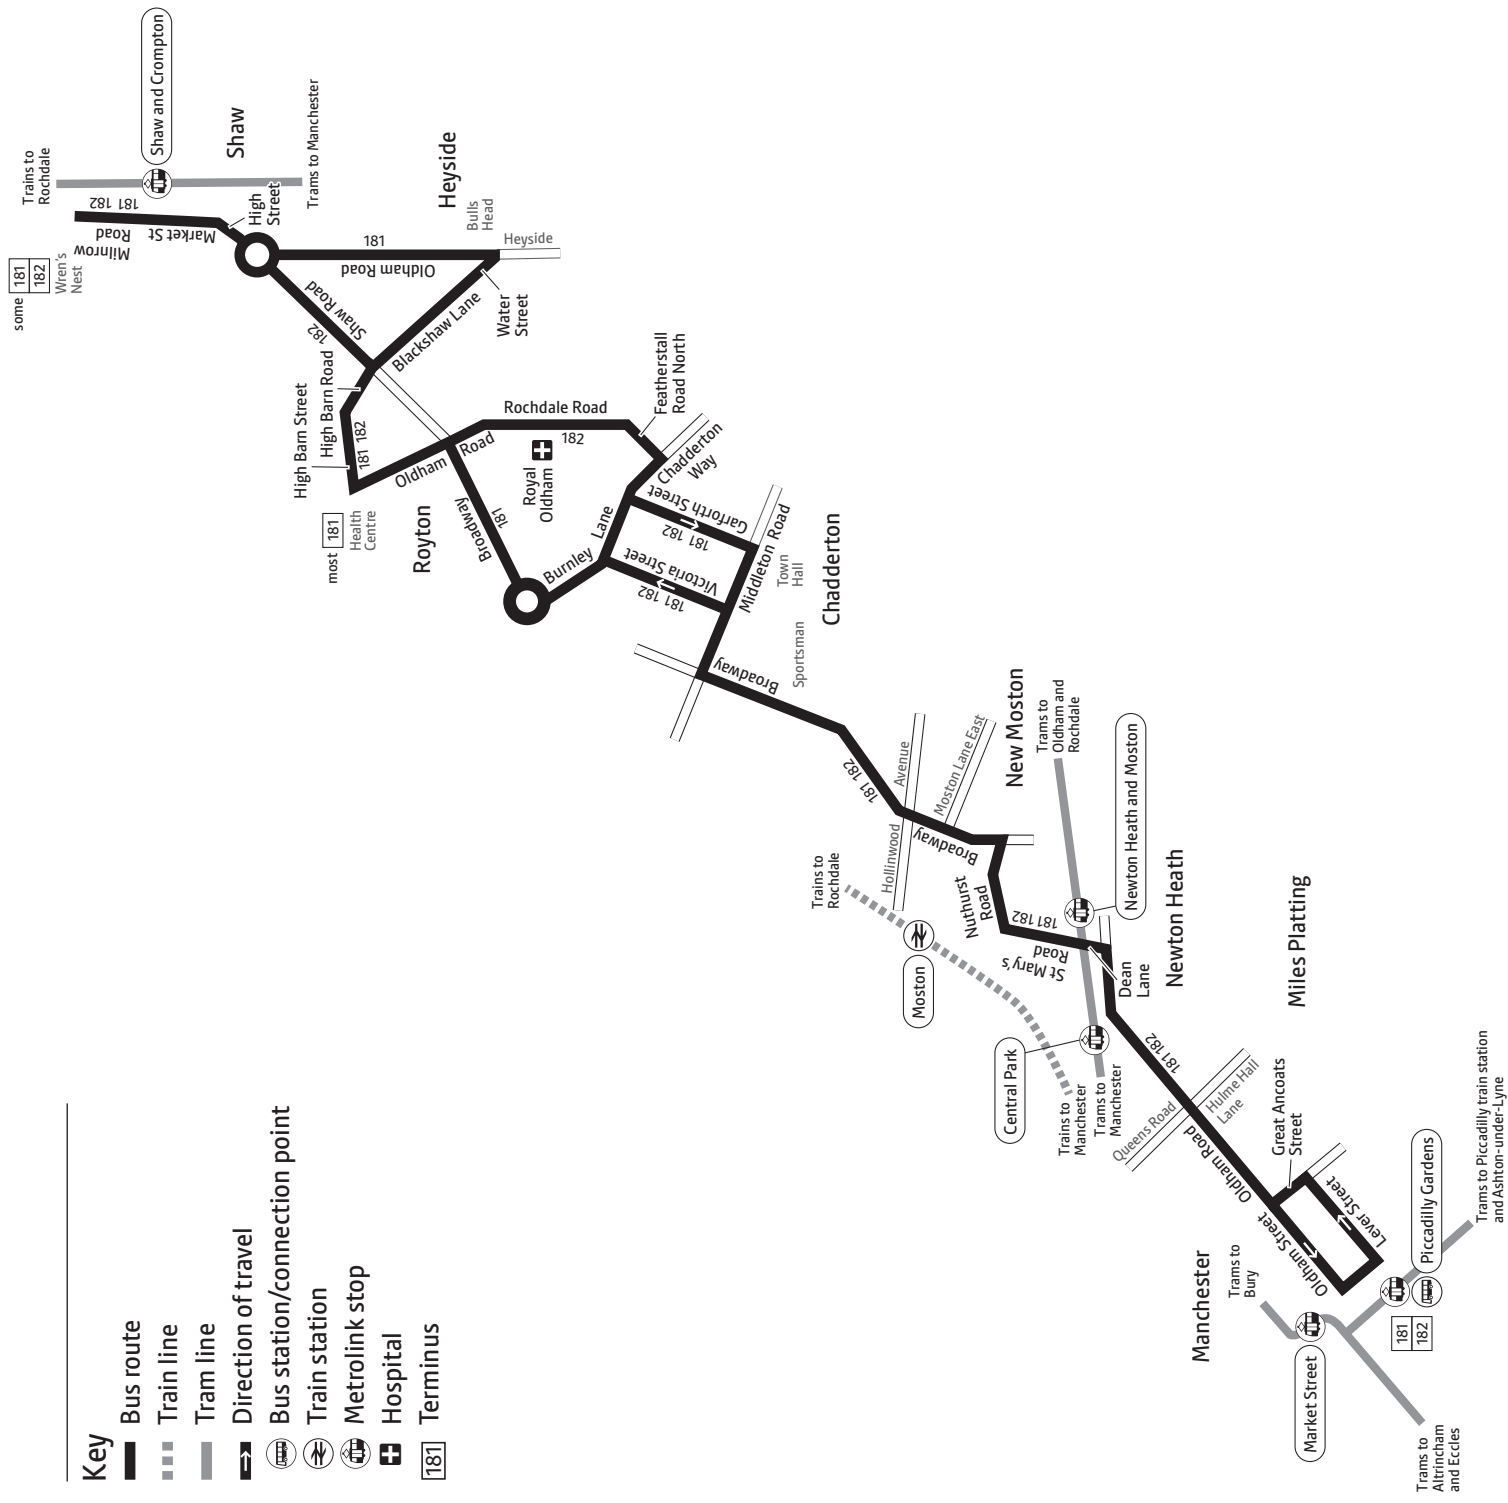

181 182

Key

- Bus route
- Train line
- Tram line
- Direction of travel
- Bus station/connection point
- Train station
- Metrolink stop
- Hospital
- Terminus