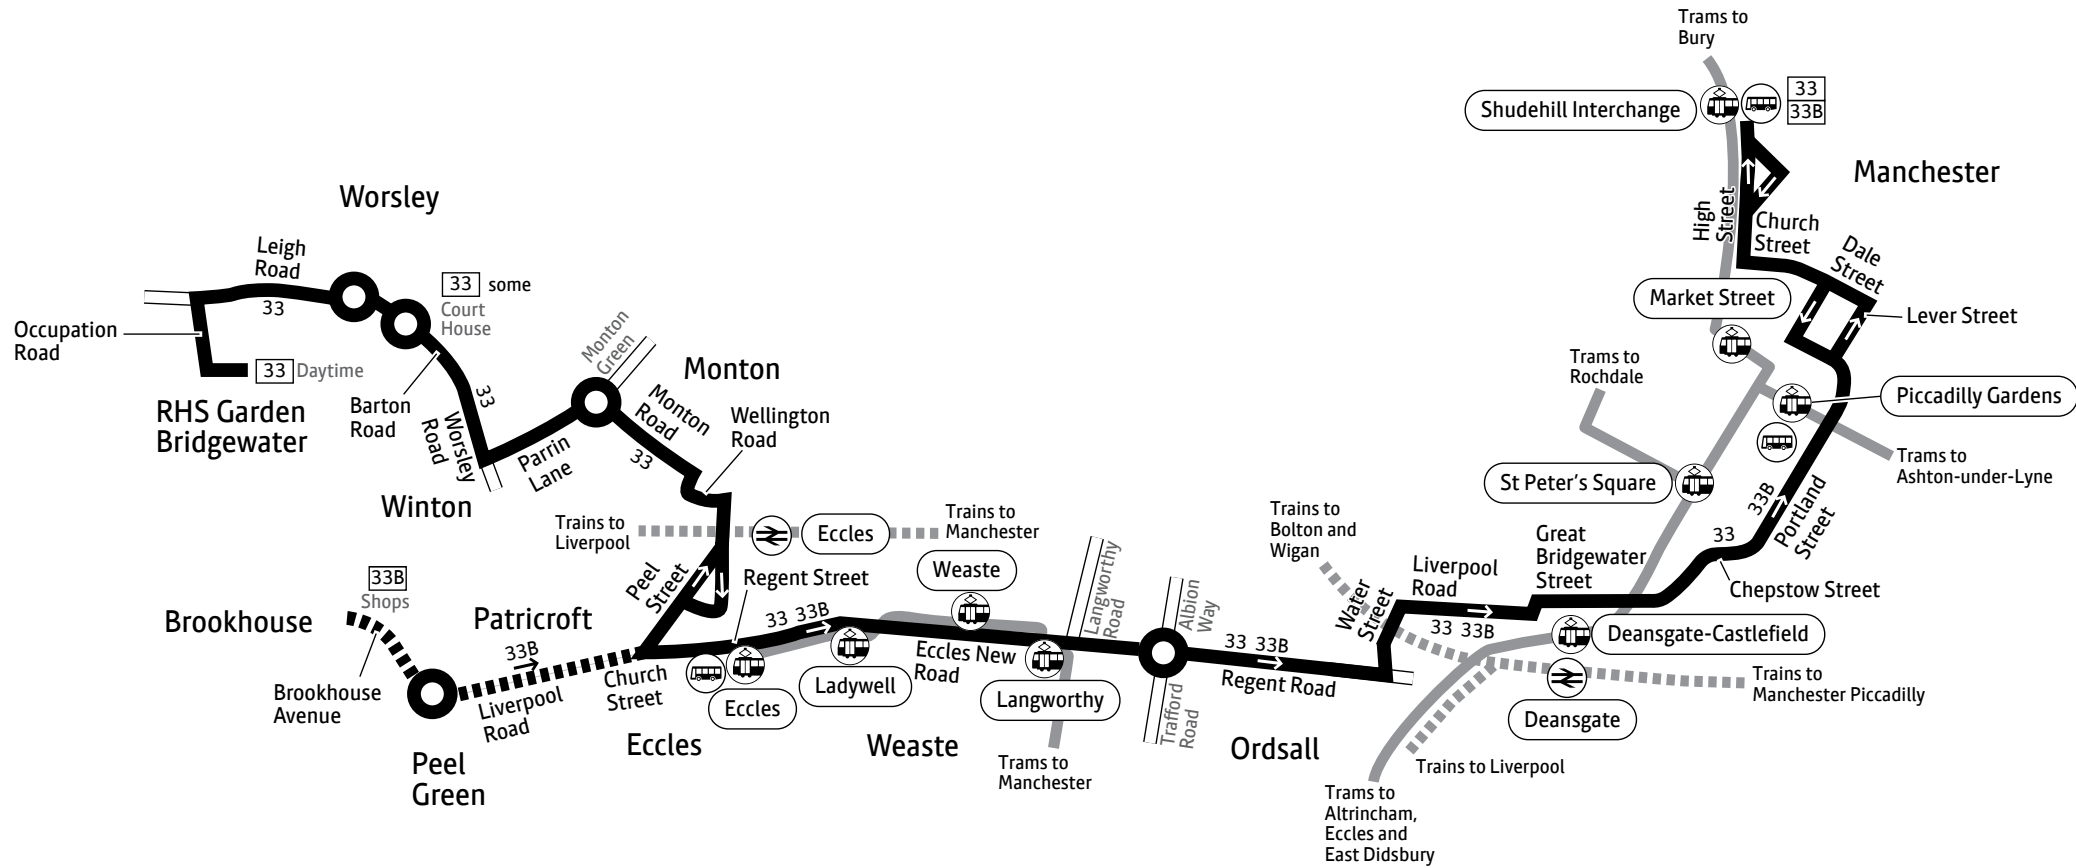

33 33B

Key

- Bus route
- Train line
- Tram line
- Direction of travel
- Bus station/connection point
- Train station
- Metrolink stop
- Terminus