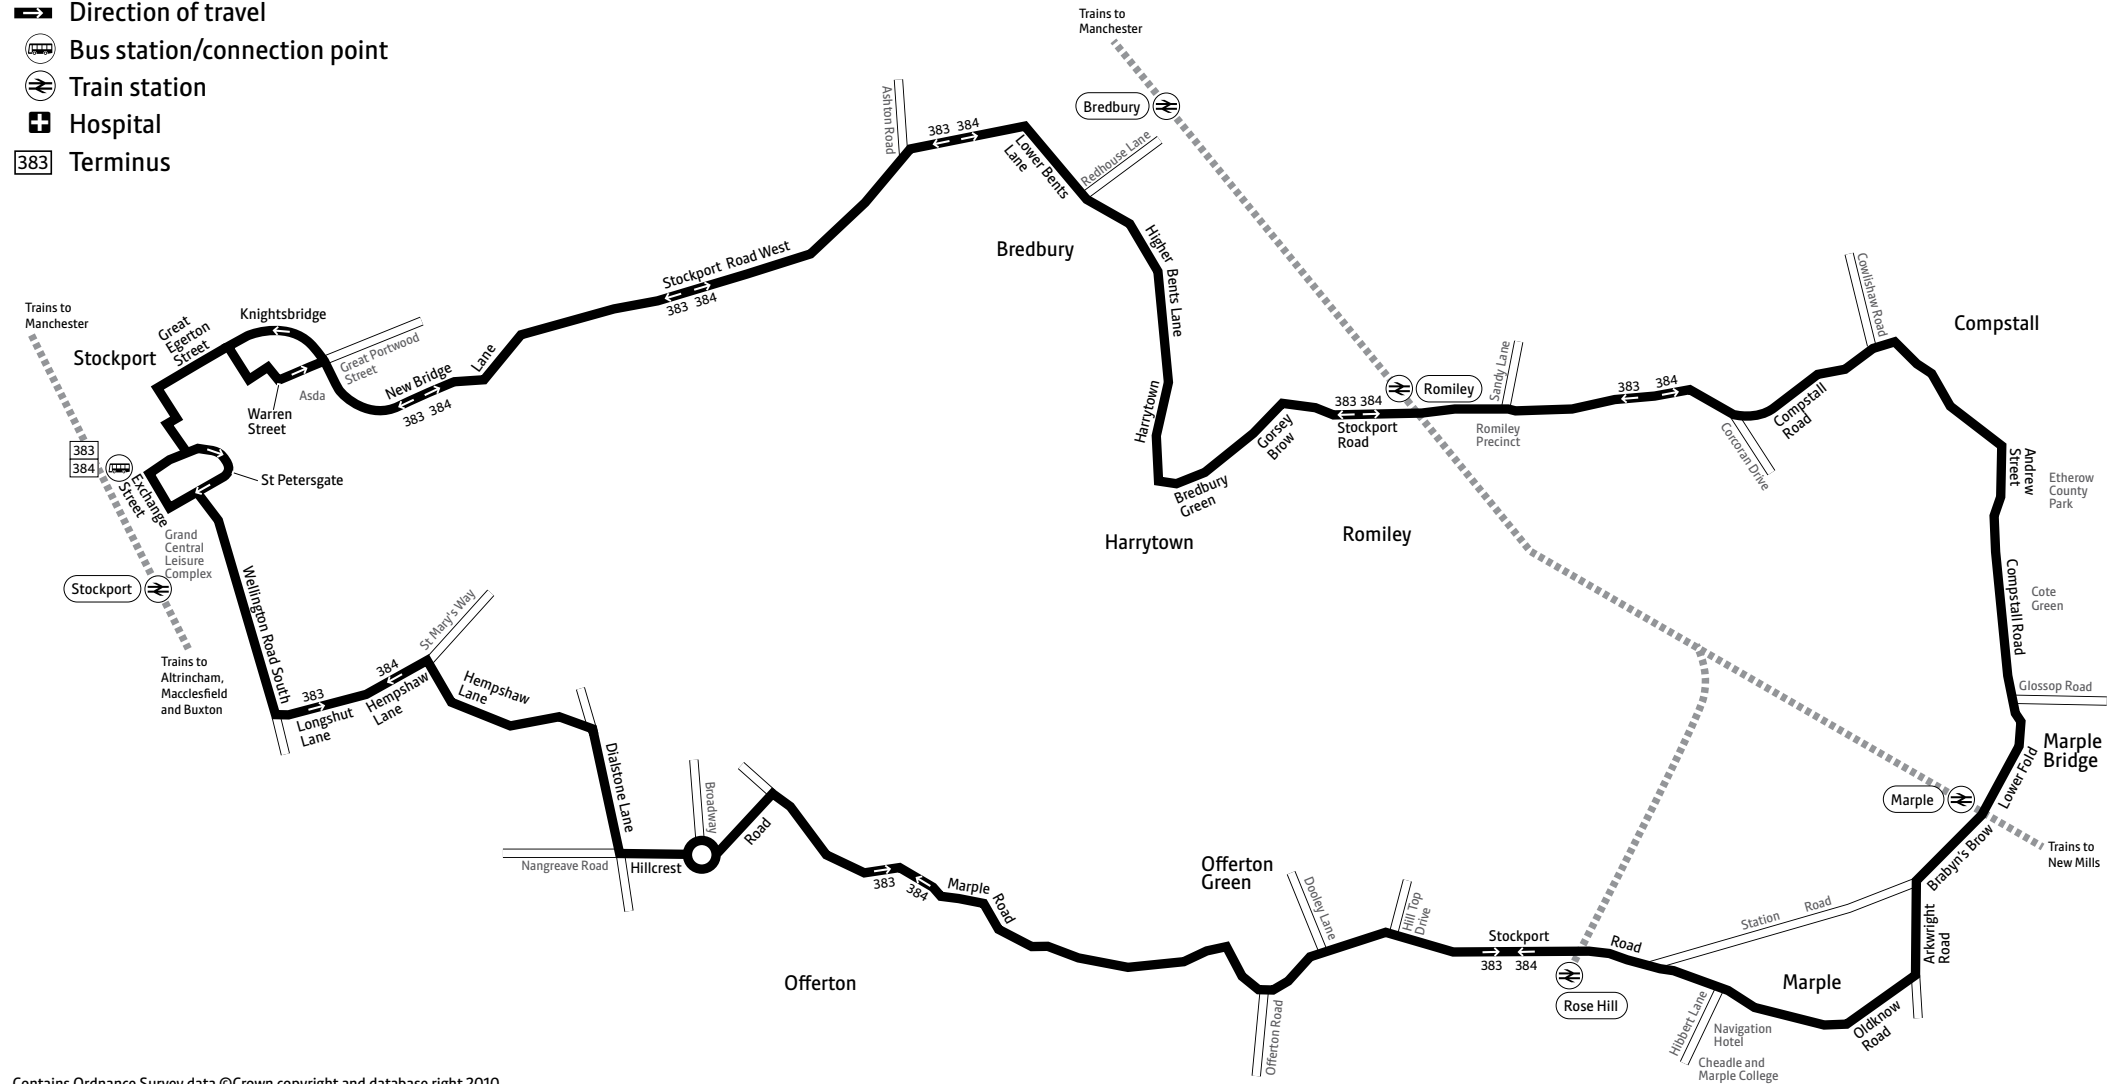

Travelshops

Stockport Bus Station

Mon to Fri 7am to 5.30pm
Saturday 8am to 5.30pm
Sunday* Closed

*Including public holidays

383 384

Key

-  Bus route
-  Train line
-  Direction of travel
-  Bus station/connection point
-  Train station
-  Hospital
-  Terminus