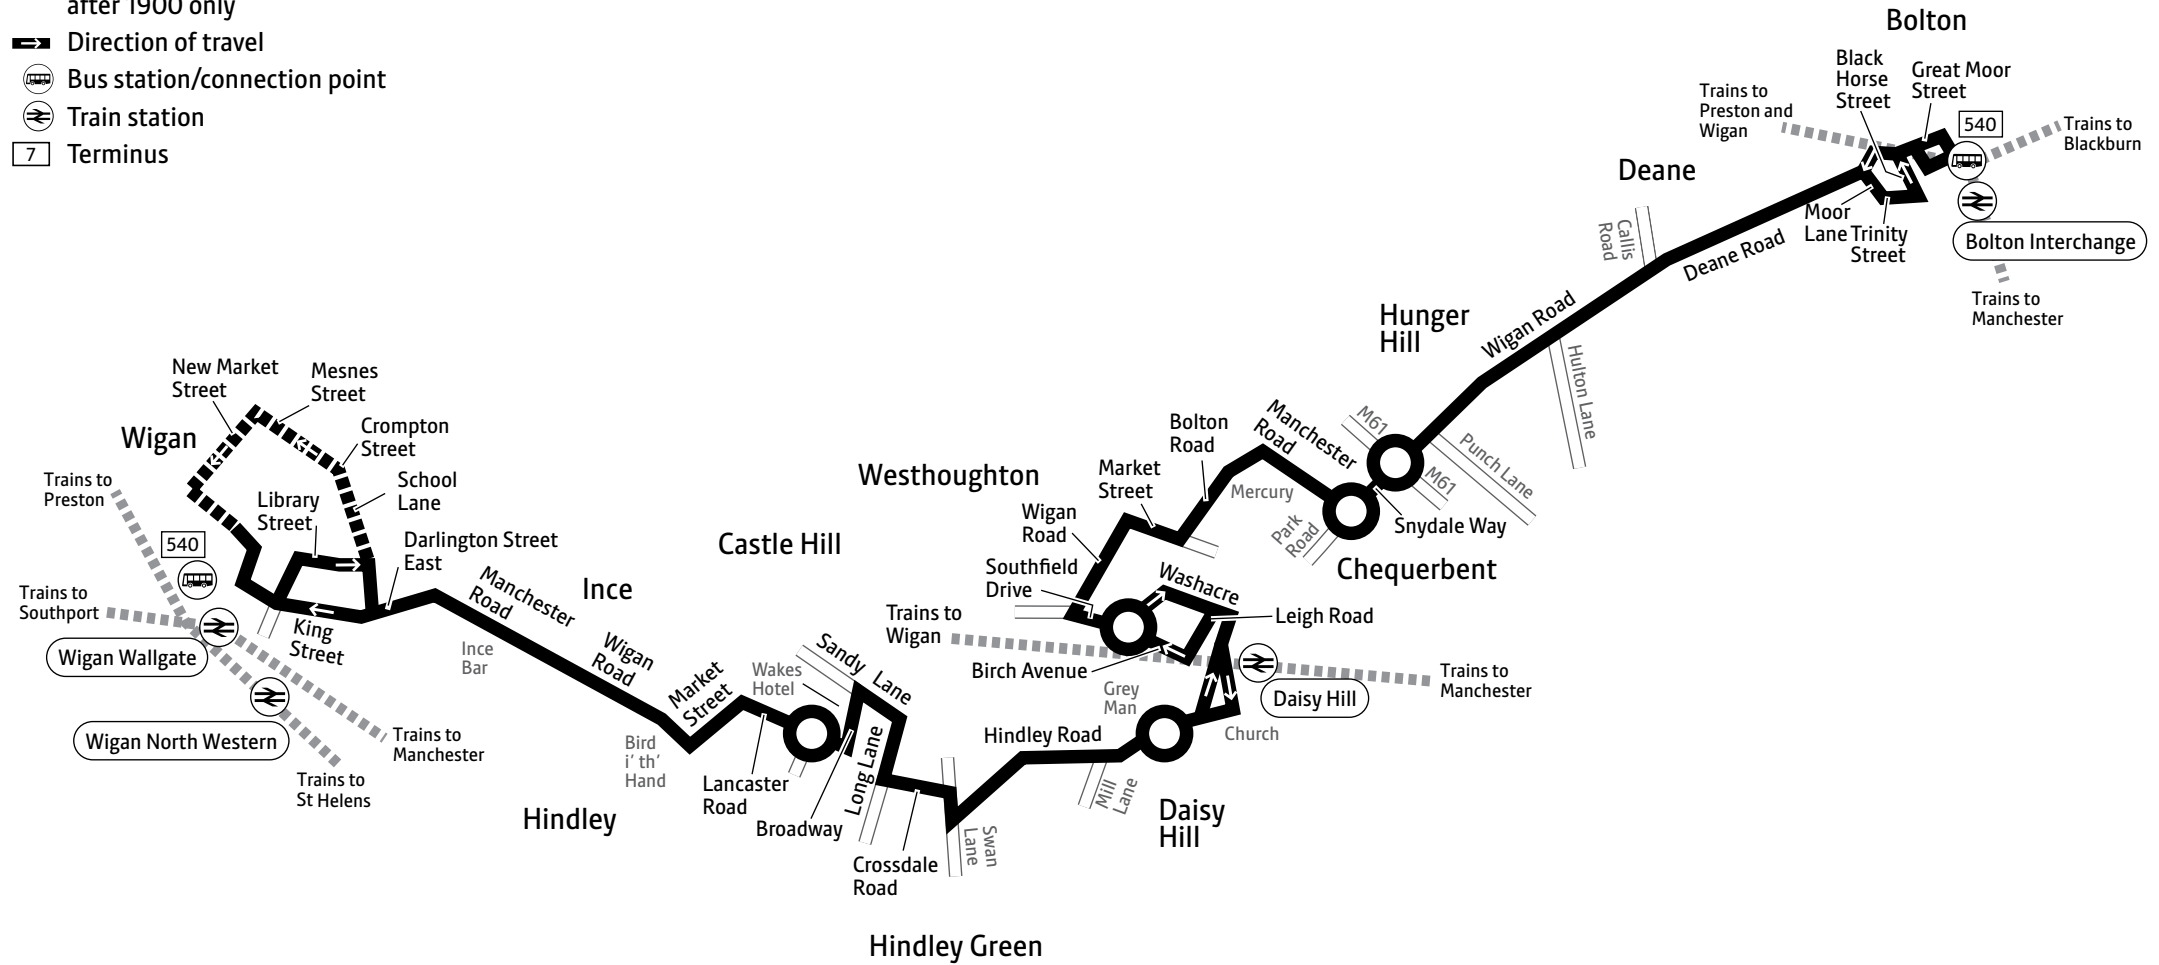

Using this timetable

Timetables show the direction of travel, bus numbers and the days of the week.

Main stops on the route are listed on the left. Where no time is shown against a particular stop, the bus does not stop there on that journey. Check any letters which are shown in the timetable against the key at the bottom of the page.

Wigan, Bus Station	1000	1145	1200	1215	1230	1245	1300	1313	1328	1343	1358	1413	1428	1442	1502	1522	1542	1602	
Hindley, Bird i' th' Hand	1015	and	1200	1216	1231	1246	1301	1315	1328	1343	1358	1415	1432	1447	1508	1529	1551	1611	1629
Daisy Hill, Mill Lane	1029	every	1214	1230	1245	1300	1315	1329	1342	1357	1412	1429	1446	1501	1522	1543	1605	1625	1643
Westhoughton, Birch Avenue	1035	15	1220	1236	1251	1306	1321	1335	1348	1403	1418	1432	1449	1505	1528	1549	1610	1630	1648
Chequerbent, Mercury	1046	mins	1231	1247	1302	1317	1332	1347	1400	1415	1430	1444	1501	1519	1542	1603	1624	1644	1702
Deane, Callis Road	1054	until	1239	1255	1310	1325	1340	1355	1408	1423	1438	1452	1509	1529	1552	1613	1633	1653	1711
Bolton, Interchange	1106		1251	1307	1322	1337	1352	1407	1420	1435	1450	1504	1521	1541	1604	1625	1645	1705	1723

🚿 – Journey provided with the financial support of Transport for Greater Manchester
 a – Starts from Market Street not Bird i' th' Hand
 ♿ – All bus 7 journeys are run using easy access buses. See inside front cover of this leaflet for details

Summer times: between mid July and early September some timetables will be different. Check www.tfgm.com for details

Key

-  Bus route
-  Train line
-  Evening journeys to Wigan after 1900 only
-  Direction of travel
-  Bus station/connection point
-  Train station
-  Terminus